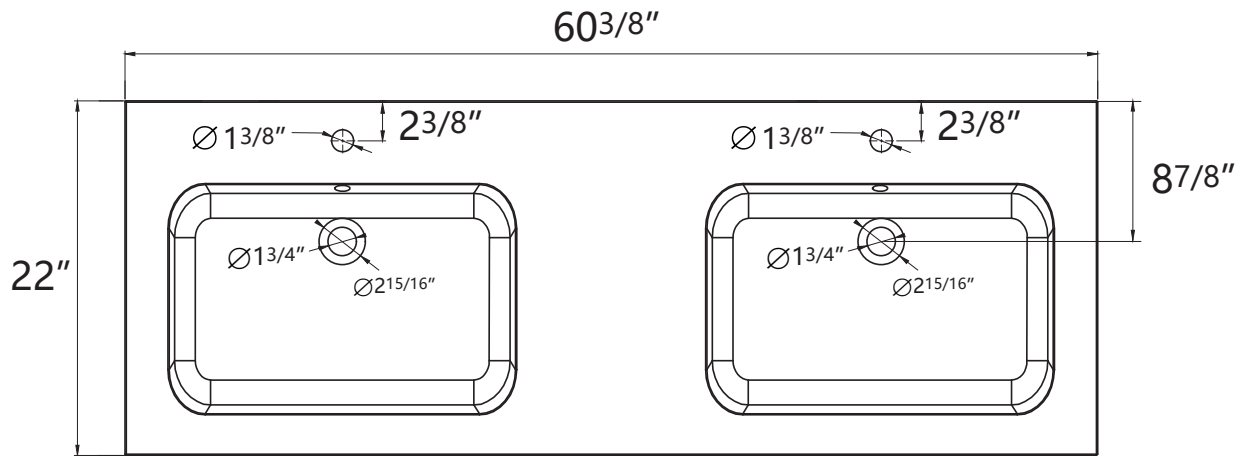

# DIMENSION DETAILS

### Size 60"

# COUNTERTOP SIZE

Top View

Front View

Side View

# VANITY SIZE

Front View

Side View