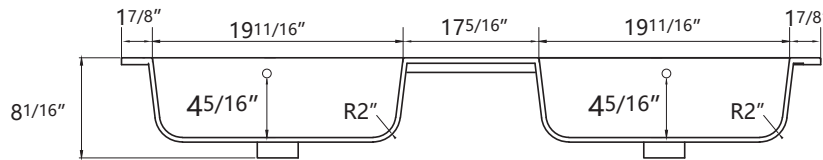

# DIMENSION DETAILS

### Size 60"

# COUNTERTOP SIZE

Top View

Front View

Side View

# VANITY SIZE

Front View

Side View