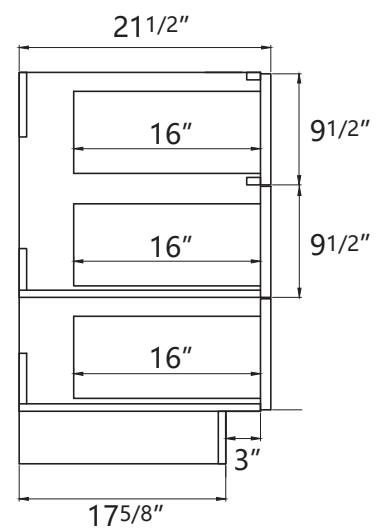

# DIMENSION DETAILS

### Size 60"

# COUNTERTOP SIZE

Top View

Front View

Side View

# VANITY SIZE

Front View

Side View