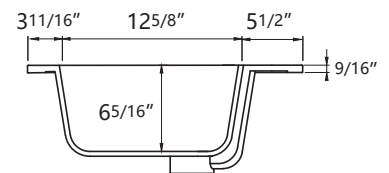

# DIMENSION DETAILS

### Size 60"

# COUNTERTOP SIZE

Top View

Front View

Side View

# VANITY SIZE

Front View

Side View