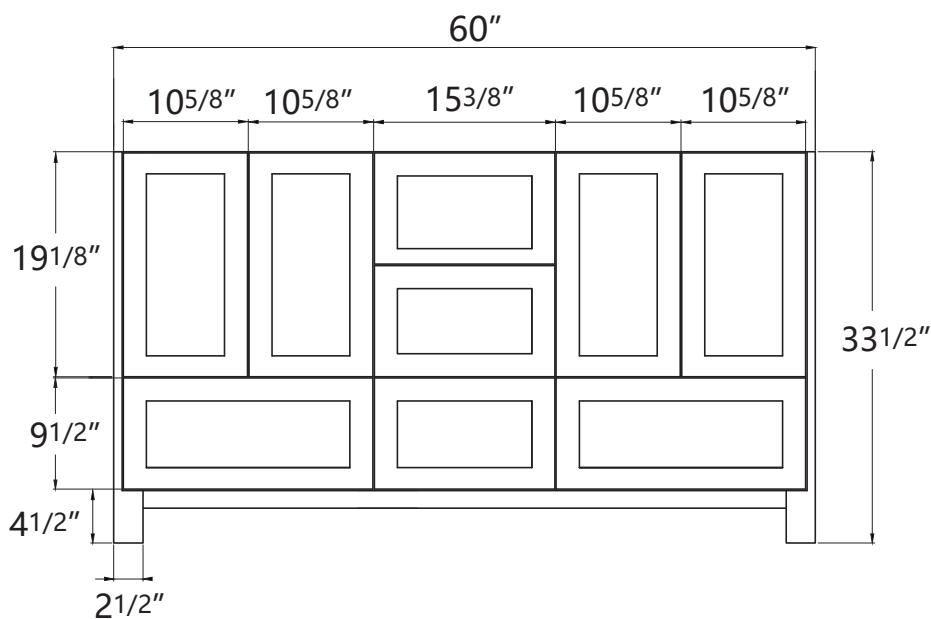

# DIMENSION DETAILS

### Size 60"

# COUNTERTOP SIZE

Top View

Front View

Side View

# VANITY SIZE

Front View

Side View