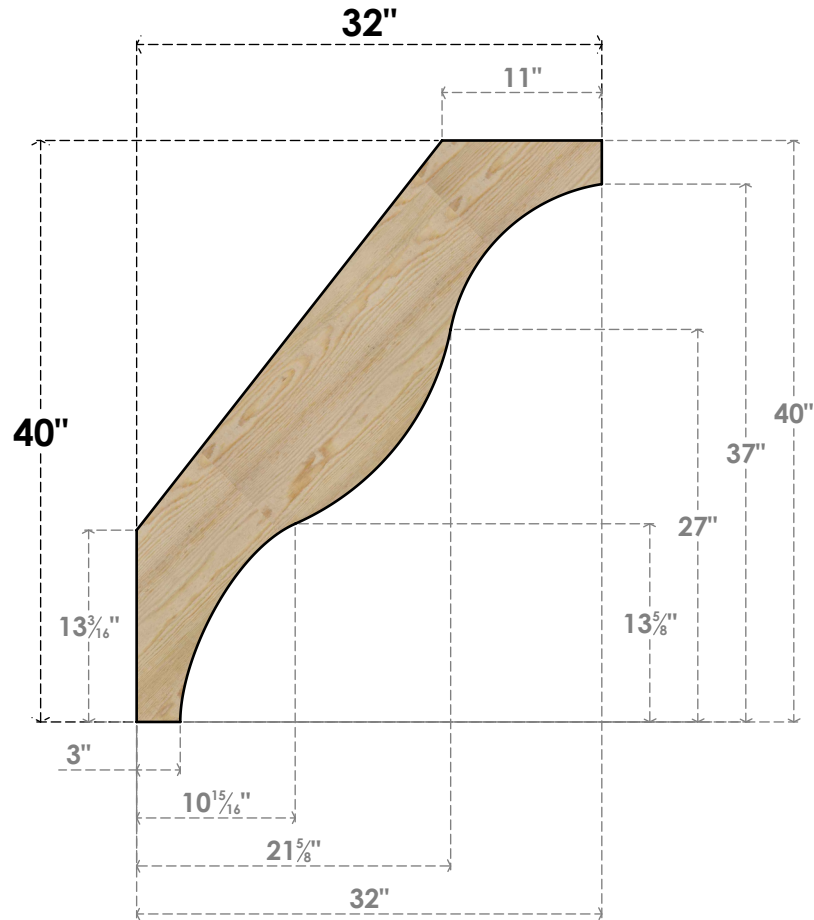

BRC06X32X40FST00RDF

6"W X 32"D X 40"H FUNSTON ROUGH SAWN BRACE, DOUGLAS FIR

SIDE

FRONT

EKENA MILLWORK
 2300 WEST MAIN ST.
 CLARKSVILLE, TX 75426
 TOLL FREE: 866-607-0453
 WWW.EKENAMILLWORK.COM

NOTES

1. INSTALLATION TO BE COMPLETED IN ACCORDANCE WITH MANUFACTURER'S SPECIFICATIONS.
2. DRAWING MAY NOT BE TO SCALE
3. THIS DRAWING IS INTENDED FOR DESIGN AND PLANNING PURPOSES ONLY.
4. ALL INFORMATION CONTAINED HEREIN WAS CURRENT AT THE TIME OF DEVELOPMENT BUT MUST BE REVIEWED AND APPROVED BY THE PRODUCT MANUFACTURER TO BE CONSIDERED ACCURATE.
5. PRODUCTS ARE NOT KILN DRIED. THIS ITEM IS UNIQUE AND WILL CONTAIN THE NATURAL VARIATIONS THAT THE WOOD SPECIES OFFERS. THIS MAY RESULT IN VARIATIONS UP TO 1/4"