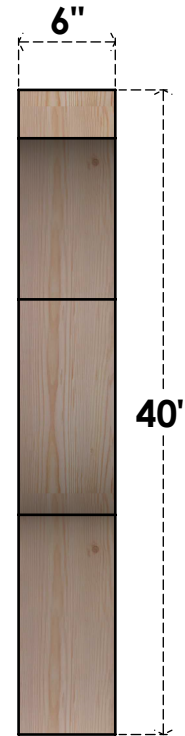

BRC06X32X40FST00RDF

6"W X 32"D X 40"H FUNSTON ROUGH SAWN BRACE, DOUGLAS FIR

SIDE

FRONT

EKENA MILLWORK
 2300 WEST MAIN ST.
 CLARKSVILLE, TX 75426
 TOLL FREE: 866-607-0453
 WWW.EKENAMILLWORK.COM

NOTES

1. INSTALLATION TO BE COMPLETED IN ACCORDANCE WITH MANUFACTURER'S SPECIFICATIONS.
2. DRAWING MAY NOT BE TO SCALE
3. THIS DRAWING IS INTENDED FOR DESIGN AND PLANNING PURPOSES ONLY.
4. ALL INFORMATION CONTAINED HEREIN WAS CURRENT AT THE TIME OF DEVELOPMENT BUT MUST BE REVIEWED AND APPROVED BY THE PRODUCT MANUFACTURER TO BE CONSIDERED ACCURATE.
5. PRODUCTS ARE NOT KILN DRIED. THIS ITEM IS UNIQUE AND WILL CONTAIN THE NATURAL VARIATIONS THAT THE WOOD SPECIES OFFERS. THIS MAY RESULT IN VARIATIONS UP TO 1/4"