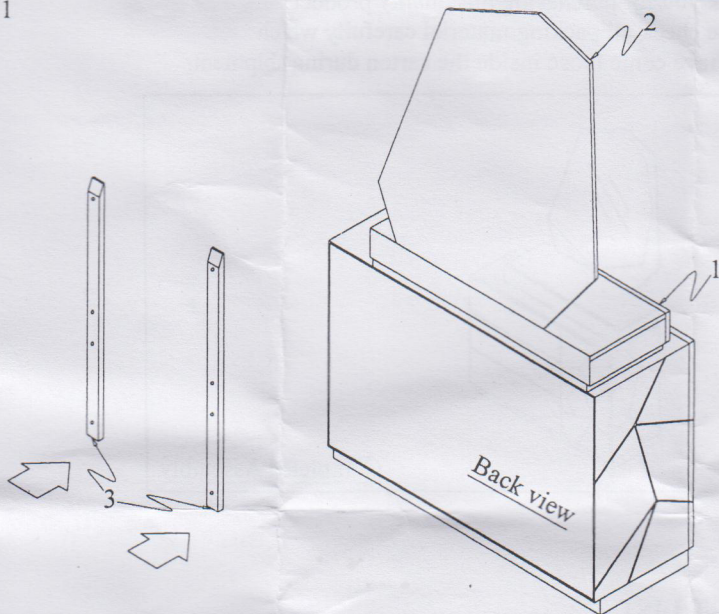

Best Master Furniture™

The Imported Furniture Specialist

Assembly Instruction

MODEL: BERLIN DRESSER & MIRROR

Thank you for purchasing this quality product.
Please check all packing material carefully which
may have come loose inside the carton during shipment.

PART LIST

No	Description	Qty
1	Dressing Table	1pc
2	Mirror	1pc
3	Mirror Support	2pcs

HARDWARE LIST

No	Description	Qty
A	TRUSS HD C/B M4 x 32mm 	8pcs

Step : 1

Step : 2