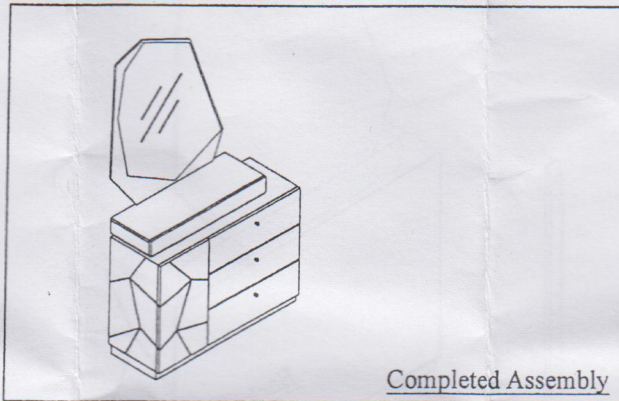

Best Master Furniture™

The Imported Furniture Specialist

Assembly Instruction

MODEL: BERLIN DRESSER & MIRROR

Thank you for purchasing this quality product.
Please check all packing material carefully which
may have come loose inside the carton during shipment.

PART LIST

No	Description	Qty
1	Dressing Table	1pc
2	Mirror	1pc
3	Mirror Support	2pcs

HARDWARE LIST

No	Description	Qty
A	TRUSS HD C/B M4 x 32mm 	8pcs

Step : 1

Step : 2