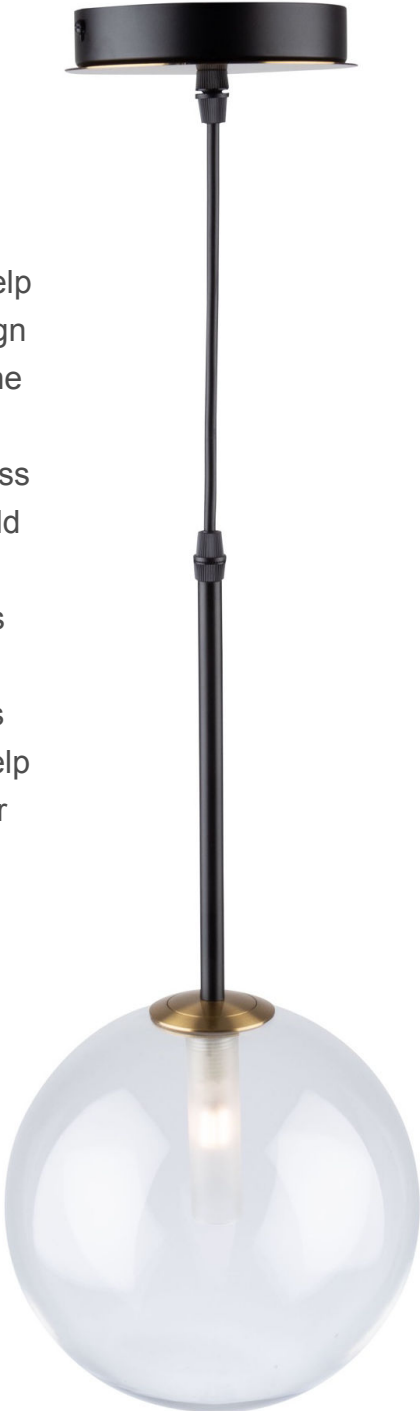

# Aurelia Collection 1-Light Pendant Matte Black & Brass

The Aurelia collection will help you reach your interior design goals in terms of lighting. The semi gloss black frame is complimented by plated brass accents. The brass cups hold the clear circular glassware which encases frosted glass cylinders which conceal the bulbs. This collection comes in many configurations to help decorate any section of your home.

ORDERING			
<b>Model:</b> AC11761VB			
<b>Collection:</b> Aurelia			
<b>Finish:</b> Matte Black & Brass			
PRODUCT DIMENSIONS			
<b>Weight</b>	2.50 lbs		
<b>Length</b>	8"		
<b>Width</b>	8"		
<b>Height</b>	14"		
<b>Overall Height</b>	51"		
<b>Ext.</b>			
<b>Chain</b>			
<b>Rods</b>			
<b>Cord Length</b>			
<b>Wire Length</b>			
<b>Canopy / Back Plate</b>	5 x 5 x 1"		
<b>Sloped Ceiling</b>	Yes		
PACKAGING DIMENSIONS			
Weight	Length	Width	Height
22 lbs	12"	9"	9"
BULBS			
<b>Bulbs Included</b>	No		
<b>Bulb Qty.</b>	1		
<b>Wattage</b>	40		
<b>Dimmable</b>	YES		
<b>Socket Base Type</b>	G9		
<b>Lumens (LED)</b>	00		
<b>CRI (LED)</b>	00		
<b>Kelvin (LED)</b>	00		
OTHER			
<b>UPC</b>	778350020398		
<b>Material</b>	Metal and Glass		
<b>Listing Approval 1</b>			
<b>Listing Approval 2</b>			
<b>Safety Rating</b>	ETL		
<b>Warranty</b>	Limited lifetime warranty		