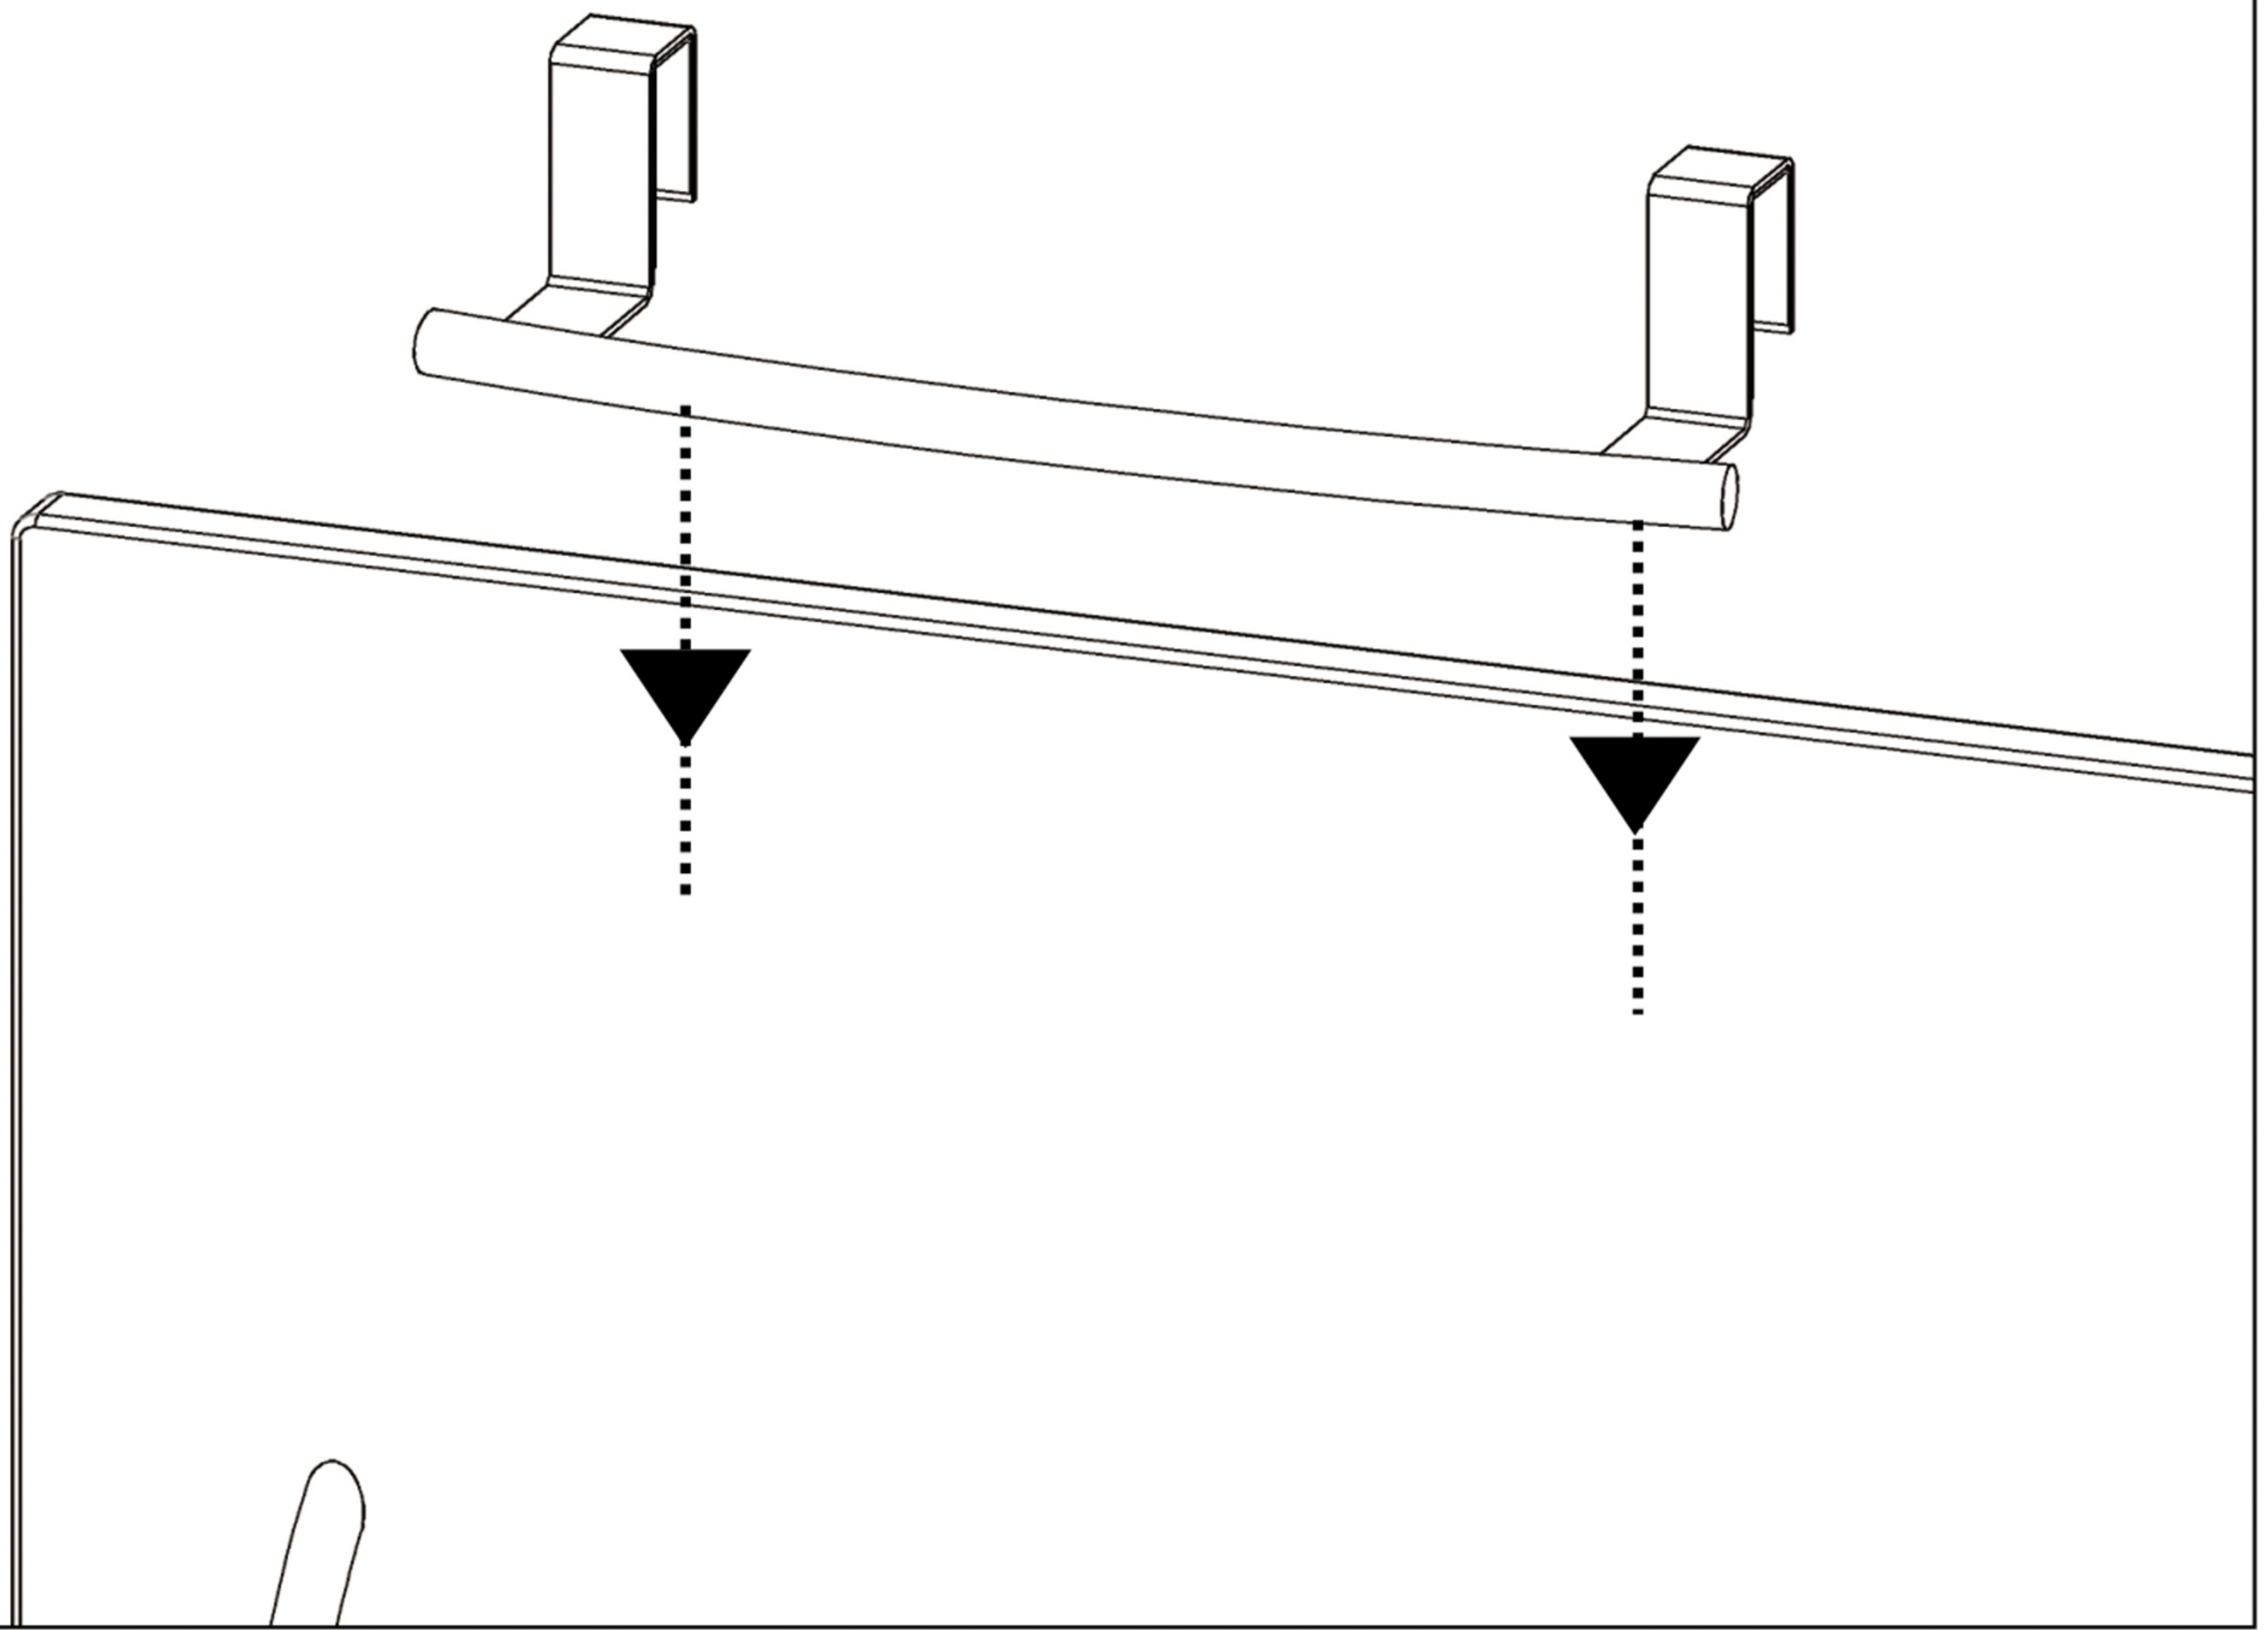

OVER-CABINET-DOOR TOWEL BAR INSTALLATION GUIDE

KTH500

KTH500.N1.0

1

2 Fit door thickness: Max. 0.8" (20mm).