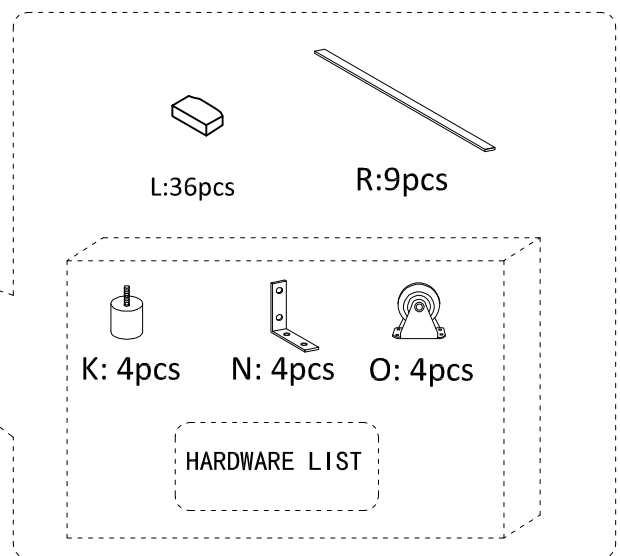

ASSEMBLY INSTRUCTION

265F

STEP :Packing Details

ASSEMBLY INSTRUCTION

			
A: 1pc	B: 1pc	C: 1pc	D: 1pc
			
E: 1pc	F: 2pcs	G: 9pcs	H: 1pc
			
I: 1pc	J: 2pcs	K: 4pcs	L: 36pcs
			
M: 2pcs	N: 4pcs	O: 4pcs	P: 1pc
			
Q: 4pcs	R: 9pcs		

HARDWARE LIST

				
M8*30mm 1: 12pcs	M8*50mm 2: 4pcs	M8*20mm 3: 24pcs	M6*45mm 4: 12pcs	M6 5: 12pcs
				
M8*50mm 6: 2pcs	M8 7: 40pcs	M8*19mm 8: 40pcs	M6*16MM 9: 12pcs	M8 10: 1pc
				
M6 11: 1pc	M6 12: 1pc	8*20mm 13: 16pcs		

Assembly Steps

STEP 1:

K: 4pcs

STEP 2:

	1 : 12PCS
	10: 1PC
	8 : 12PCS
	7 : 12PCS

Assembly Steps

STEP 3:

	2 : 4PCS		
	4 : 8PCS		
	8 : 4PCS		
	7 : 4PCS		9 : 8PCS
	10: 1PC		5 : 8PCS
	11: 1PC		12: 1PC

	3 : 8PCS		10: 16PCS
	10: 1PC		
	8 : 8PCS		
	7 : 8PCS		

STEP 8:

	4 : 4PCS		11: 1PC
	5 : 4PCS		12: 1PC
	9 : 4PCS		11: 1PC

Assembly Steps

STEP 9:

STEP 10:

L : 18PCS

STEP 11: