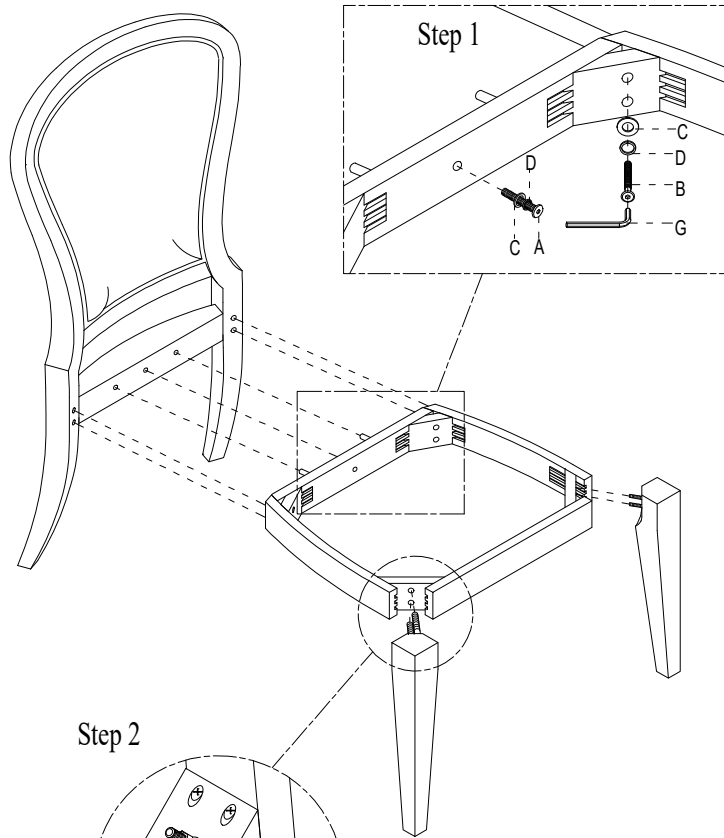

ASSEMBLY INSTRUCTION

025 - 638 MERRITT UPHOLSTERED SIDE CHAIR

www.kincaidfurniture.com

Phone : 828-728-3261.

IMPORTANT NOTES :

- . Place all wooden parts on a clean and smooth surface such as a rug or carpet to prevent the parts from being scratched.
- . Check to be sure that you have all parts and hardware.
- . Remove all wrapping materials, including staples and packing straps before you start to assemble.
- . Do not tighten all screws and bolts until completely assembled.
- . Keep all hardware out of the reach of children.

No.	Dimension	Shape	Quantity
A	Bolt 5/16*38mm		1pc
B	Bolt 5/16*76mm		4pcs
C	Flat washer 5/16*Ø19		9pcs
D	Lock washer 5/16"		9pcs
E	Nut 5/16"		4pcs
F	Wrench		1pc
G	Allen Key 4mm		1pc

MADE IN VIETNAM