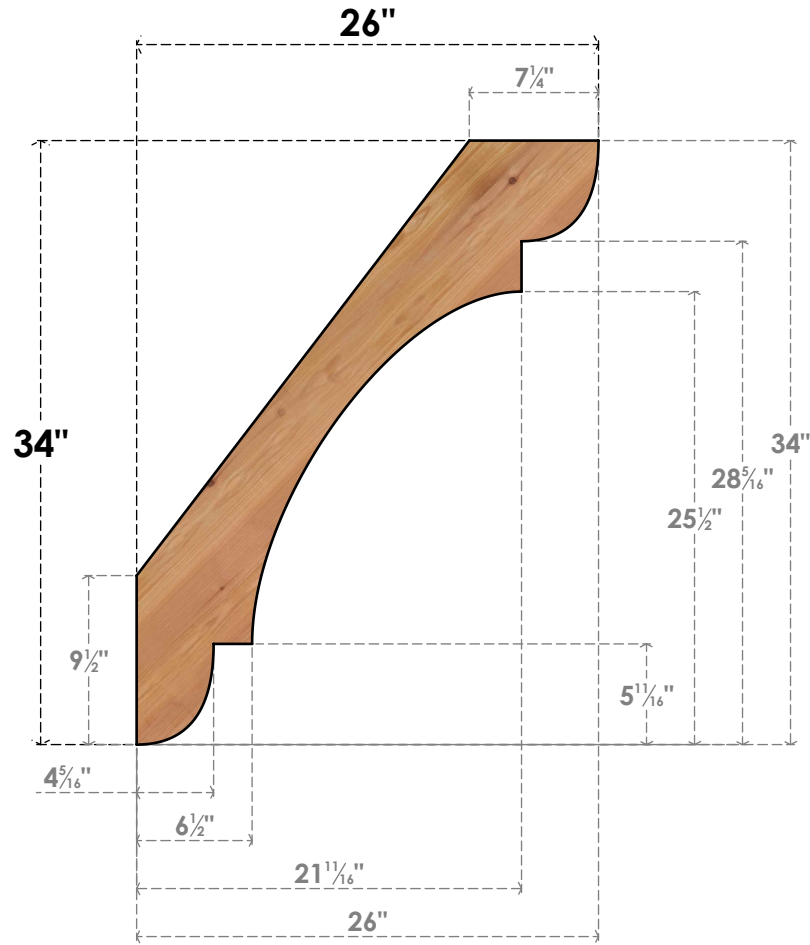

BRC06X26X34OLY00SWR

5 1/2"W X 26"D X 34"H OLYMPIC SMOOTH BRACE, WESTERN RED CEDAR

SIDE

FRONT

EKENA MILLWORK
 2300 WEST MAIN ST.
 CLARKSVILLE, TX 75426
 TOLL FREE: 866-607-0453
 WWW.EKENAMILLWORK.COM

NOTES

1. INSTALLATION TO BE COMPLETED IN ACCORDANCE WITH MANUFACTURER'S SPECIFICATIONS.
2. DRAWING MAY NOT BE TO SCALE
3. THIS DRAWING IS INTENDED FOR DESIGN AND PLANNING PURPOSES ONLY.
4. ALL INFORMATION CONTAINED HEREIN WAS CURRENT AT THE TIME OF DEVELOPMENT BUT MUST BE REVIEWED AND APPROVED BY THE PRODUCT MANUFACTURER TO BE CONSIDERED ACCURATE.
5. PRODUCTS ARE NOT KILN DRIED. THIS ITEM IS UNIQUE AND WILL CONTAIN THE NATURAL VARIATIONS THAT THE WOOD SPECIES OFFERS. THIS MAY RESULT IN VARIATIONS UP TO 1/4"