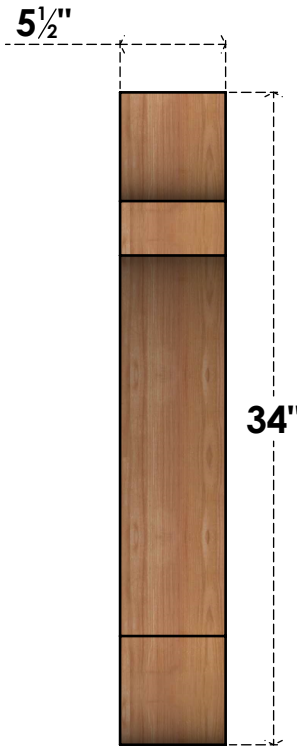

BRC06X26X34OLY00SWR

5 1/2"W X 26"D X 34"H OLYMPIC SMOOTH BRACE, WESTERN RED CEDAR

SIDE

FRONT

EKENA MILLWORK
 2300 WEST MAIN ST.
 CLARKSVILLE, TX 75426
 TOLL FREE: 866-607-0453
 WWW.EKENAMILLWORK.COM

NOTES

1. INSTALLATION TO BE COMPLETED IN ACCORDANCE WITH MANUFACTURER'S SPECIFICATIONS.
2. DRAWING MAY NOT BE TO SCALE
3. THIS DRAWING IS INTENDED FOR DESIGN AND PLANNING PURPOSES ONLY.
4. ALL INFORMATION CONTAINED HEREIN WAS CURRENT AT THE TIME OF DEVELOPMENT BUT MUST BE REVIEWED AND APPROVED BY THE PRODUCT MANUFACTURER TO BE CONSIDERED ACCURATE.
5. PRODUCTS ARE NOT KILN DRIED. THIS ITEM IS UNIQUE AND WILL CONTAIN THE NATURAL VARIATIONS THAT THE WOOD SPECIES OFFERS. THIS MAY RESULT IN VARIATIONS UP TO 1/4"