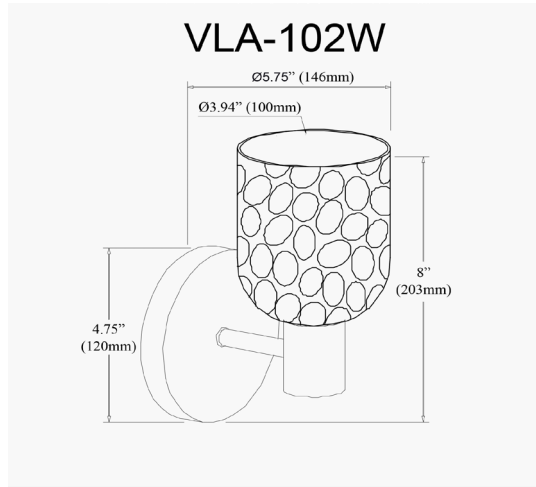

VLA-81W-PC-CLR - Vallora 1LT Wall Sconce, PC w/ CLR Water Glass

Height	8"
Width/Length	4.75"
Depth	5.75"
Weight	2 lbs

Body Material	Metal
Finish/Color	Polished Chrome
Type of Finish	Electroplated

Light Qty	1
Light Base	E12
Light Max Watt	60
Light Inc	No

Dimmable	Dimmable
LED Compatible	LED Compatible
Total Wattage	60W

Second Material	Glass
Second Finish/Color	Clear
Second Type of Finish	Water

Rated For	Damp
Voltage	120V

Approval	cUL or equivalent
Warranty	1 Year Limited
Install Position	Wall