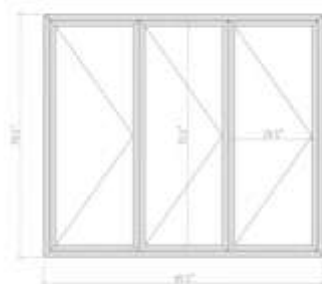

Orientation

Front View Dimension