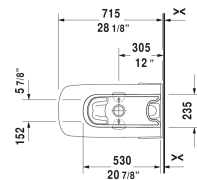

DuraStyle Toilet kit # D4052300

< 14 3/4" Inch >

Toilet kit	Dimension	Weight	Order number
One-Piece toilet for SensoWash® & SensoWash® Starck C shower-toilet seat			
Colors			
00 White			
Variant			
	14 3/4" x 28 3/8" Inch	134.4 lb	D4052300
Suitable products			
One-Piece toilet for SensoWash® only in combination with SensoWash, syphonic, 12" rough-in, connecting elements for SensoWash with concealed connections included, vertical outlet, cUPC® listed*, 14 5/8" x 28 3/8" Inch	14 5/8" x 28 3/8" Inch		215751
SensoWash® Starck C shower-toilet seat for DuraStyle* Rear-, Lady- and Comfortwash, individual adjustment of water-, air- and seat surface temperature as well as nozzle position and jet strength, heated seat, warm air dryer, power actuated lid and seat, night light, 2 individually programmable user profiles, remote control included, self-cleaning wand, on / off-button, with concealed connections, Quick release: easy seat unit removal and attachment, 14 3/4" x 20 1/2" Inch	14 3/4" x 20 1/2" Inch		610200

All drawings contain the necessary measurements which are subject to standard tolerances. They are stated in inch & mm and are non-binding. Exact measurements, in particular for customized installation scenarios, can only be taken from the finished ceramic piece.