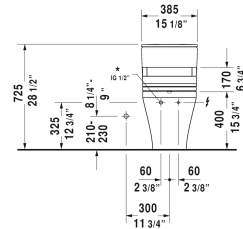

DuraStyle Toilet kit # D4052300

< 14 3/4" Inch >

Toilet kit	Dimension	Weight	Order number
One-Piece toilet for SensoWash® & SensoWash® Starck C shower-toilet seat			
Colors			
00 White			
Variant			
	14 3/4" x 28 3/8" Inch	134.4 lb	D4052300
Suitable products			
One-Piece toilet for SensoWash® only in combination with SensoWash, syphonic, 12" rough-in, connecting elements for SensoWash with concealed connections included, vertical outlet, cUPC® listed*, 14 5/8" x 28 3/8" Inch	14 5/8" x 28 3/8" Inch		215751
SensoWash® Starck C shower-toilet seat for DuraStyle* Rear-, Lady- and Comfortwash, individual adjustment of water-, air- and seat surface temperature as well as nozzle position and jet strength, heated seat, warm air dryer, power actuated lid and seat, night light, 2 individually programmable user profiles, remote control included, self-cleaning wand, on / off-button, with concealed connections, Quick release: easy seat unit removal and attachment, 14 3/4" x 20 1/2" Inch	14 3/4" x 20 1/2" Inch		610200

All drawings contain the necessary measurements which are subject to standard tolerances. They are stated in inch & mm and are non-binding. Exact measurements, in particular for customized installation scenarios, can only be taken from the finished ceramic piece.