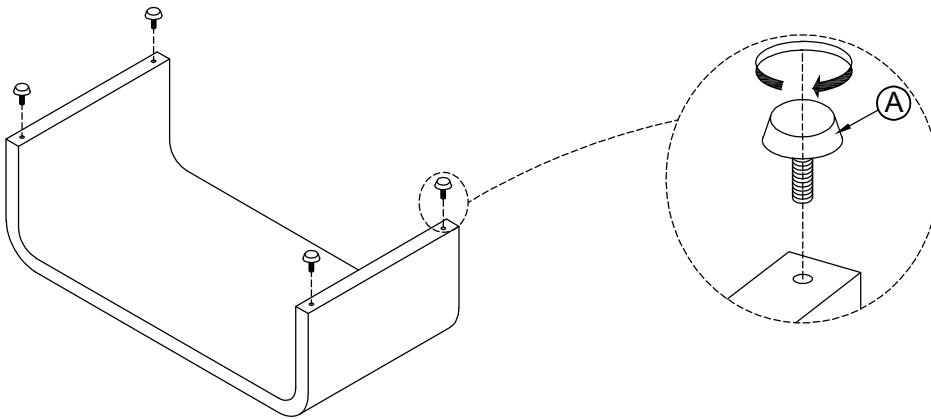

+ Parts Included

- A. Adjustable glide
Ø23xØ6x22mm (4 pcs)

ASSEMBLY INSTRUCTIONS

①

②

③