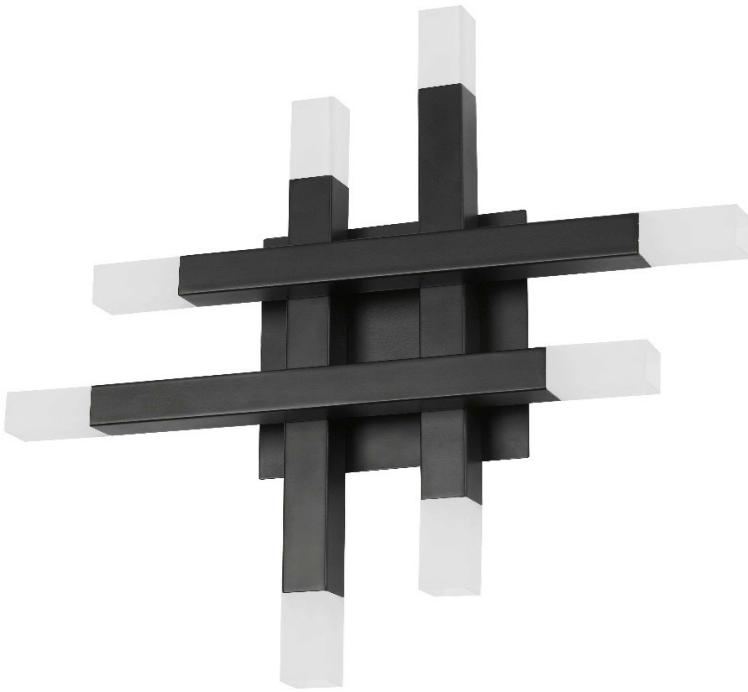

**ACS-1432W-MB-FR - 24W Wall Sconce, MB w/ Frosted Acrylic Diff**

24W Wall Sconce Matte Black with Frosted Acrylic Diffuser

<b>Height</b>	15.75	<b>No. of Bulbs</b>	8
<b>Width/Length</b>	15.75	<b>LED Compatible</b>	Integrated LED
<b>Depth</b>	3.25	<b>Total Wattage</b>	24
<b>Weight</b>	3		
<b>Body Material</b>	Metal	<b>Second Material</b>	Acrylic
<b>Finish/Color</b>	Matte Black	<b>Second Finish/Color</b>	Frosted
<b>Type of Finish</b>	Painted		
<b>Bulb 1 Amount</b>	8	<b>Rated For Voltage</b>	Damp Location 120V
<b>Bulb 1 Base Type</b>	LED		
<b>Bulb 1 Max Watt.</b>	3	<b>Approval</b>	cUL or equivalent
<b>Bulb 1 Included</b>	Yes	<b>Warranty</b>	5 Year Limited
<b>Bulb 1 Lumens</b>	1920	<b>Instal Position</b>	Wall
<b>Bulb 1 CRI</b>	90+		

Date:	Notes:
Fixture Type:	
Job Name:	

**Lighting • LED • Shades • Custom Designs**

TORONTO | BUFFALO | LIGHTFAIR | DALLAS MARKET CENTRE # 4303

 [www.dainolite.com](mailto:www.dainolite.com)
 1-888-564-1262
  [dainolite@dainolite.com](mailto:dainolite@dainolite.com)  
 /dainolite
  /dainoliteld
  /dainolite