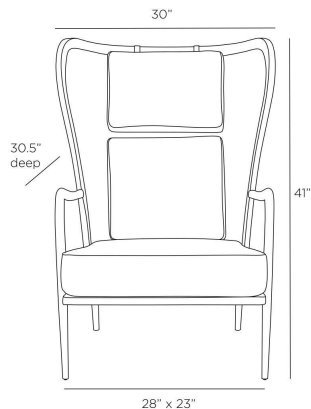

ARTERIOR S

STASSI WING CHAIR

5743
H: 41 IN, W: 30 IN, D: 30.5 IN,
Carbon Leather

The classic wingback style is reimagined in carbon leather upholstery and smoke oak wood detail. This modernized version is rendered in broad, yet graceful, proportions, making a statement as a single chair or doubly impactful as a pair. Leather will vary.

APPEARANCE

Material	Leather, Oak Wood
Finish	Carbon, Smoke
Finish Will Vary	Yes
Top Coat/Sealant	No
Textile Contract Suitability	High Traffic/Public Spaces

DIMENSIONS

Arm	H: 22 IN, W: 1.5 IN, D: 16 IN
Foot Print	W: 28 IN, D: 23 IN
Leg	H: 8 IN
Seat	H: 16 IN, W: 24 IN, D: 26 IN
Diagonal Dimension	54 IN
Clearance	10 IN