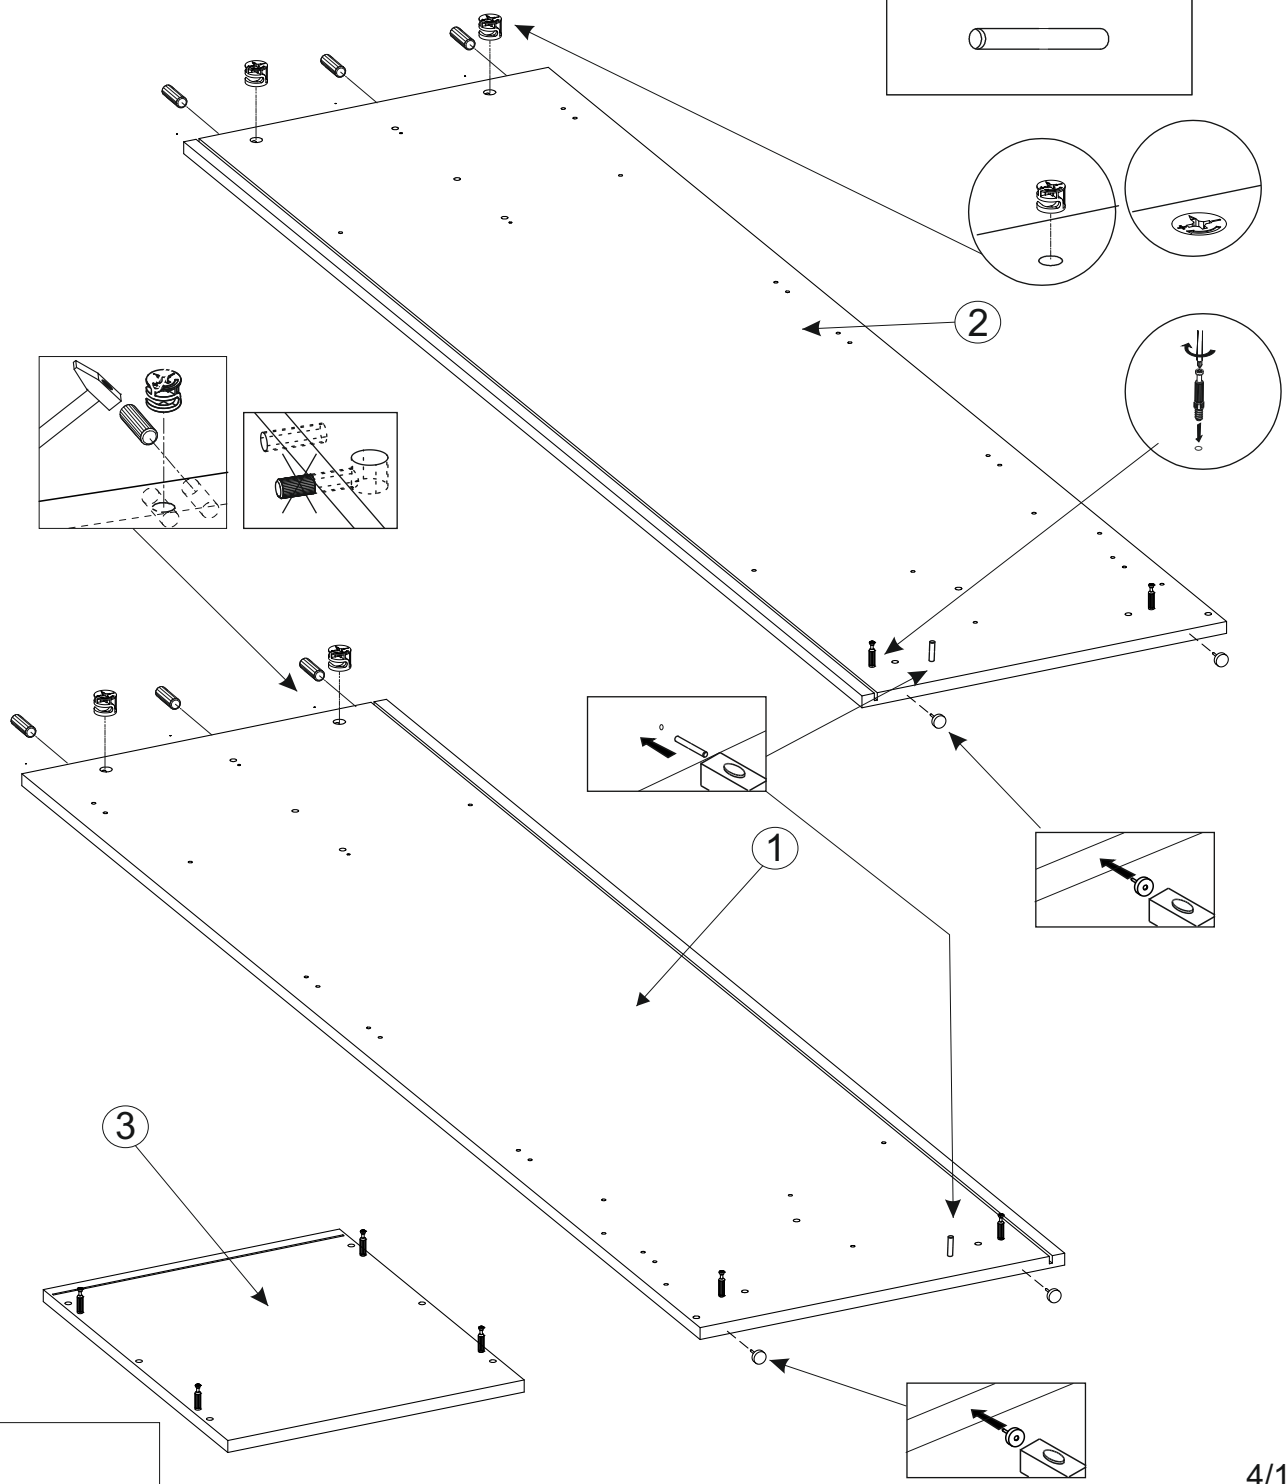

# Enjoy your furniture.

PART	SIZE	QTY
1	1860x500x16	1
2	1860x500x16	1
3	402x501x16	1
4	368x478x16	1
5	368x499x16	1
6	368x65x16	1
7	1807x396x16	1
8	1465x396x16	1
9	1789x378x3	1

Installation shall be carried out exactly according to the manufacturer's instructions-otherwise a safety risk can occur if incorrectly installed; **WARNING** In order to prevent overturning this product must be used with the wall attachment device provided.

3000585	
x1	

3006124	
x1	

3006124	
x2	

3011434	
x1	 To be used on mirrored doors.

1

x6	
8x35	

x4	
----	---

x8	
----	---

x4	
----	---

x2	
----	---

2

x6	x4
	
8x35	

3

x4	x1
	

4

5