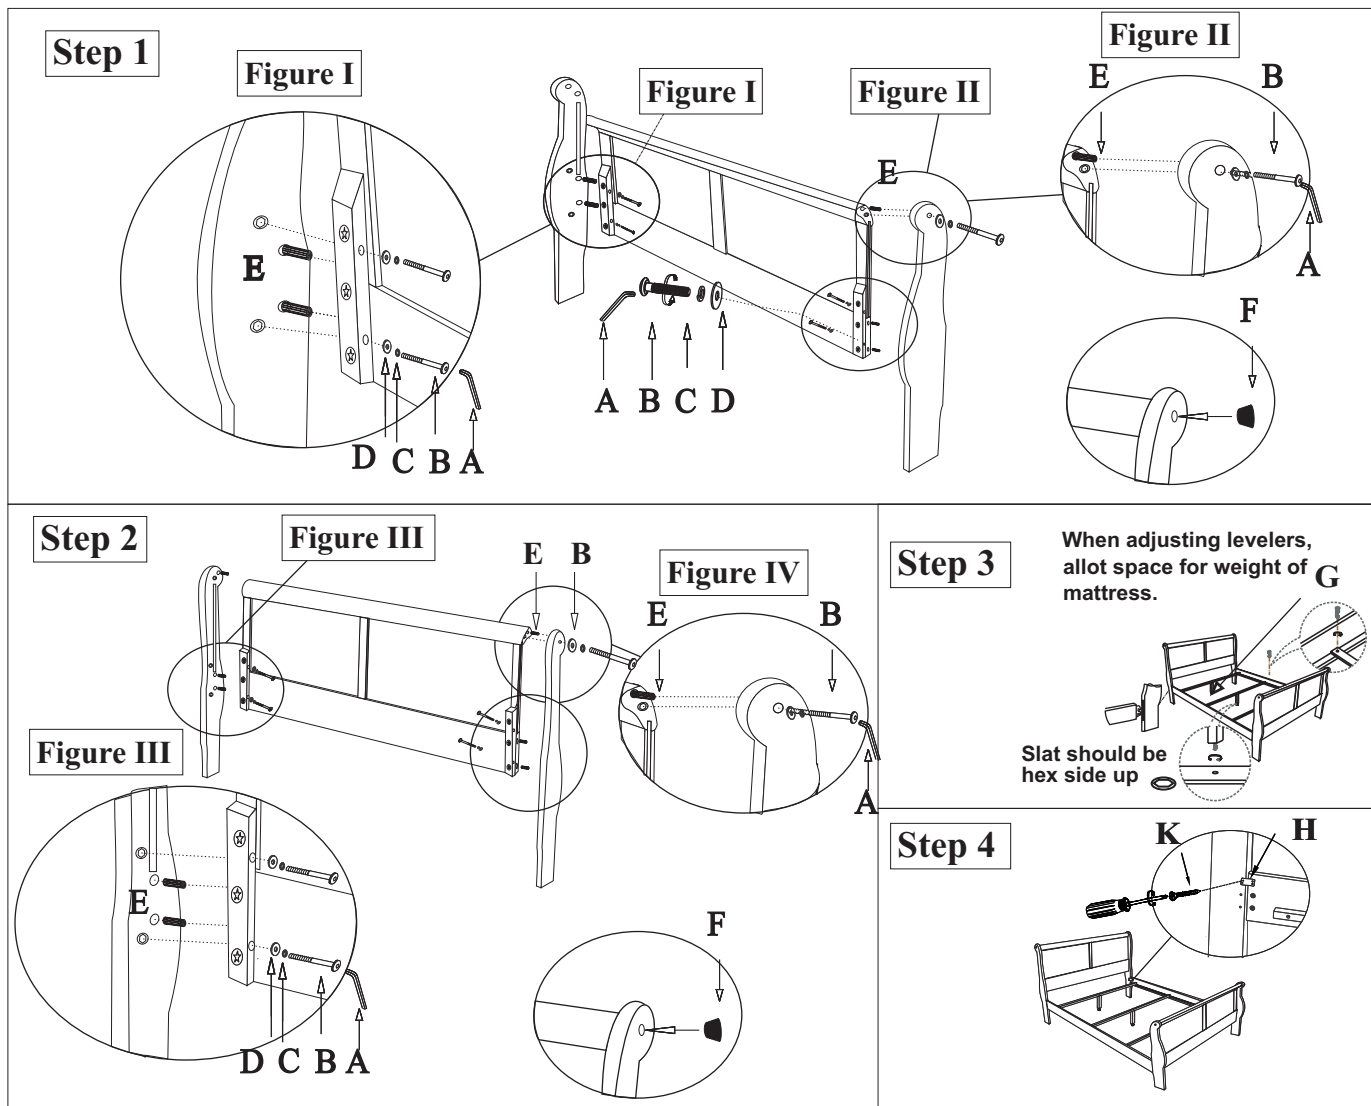

Thank you for purchasing this quality product. Be sure to check all packing material carefully for small parts that may have come loose inside the carton during shipment.

| Step | No. | Hardware | Qty |
|-------|-----|--------------------|-----|
| 1 & 2 | A | Allen wrench 4mm | 1 |
| | B | Bolt 1/4 x32mm | 12 |
| | C | Spring Washer 1/4" | 12 |
| | D | Washer 1/4"x14x2 | 12 |
| | E | Wood Dowel 10.7x30 | 12 |
| | F | Wood Plug 16.3x6 | 4 |
| 3 | G | Wood Screw 4x30 | 6 |
| 4 | H | Iron 60x40 | 4 |
| | K | Wood Screw 3.5x15 | 16 |

Part List