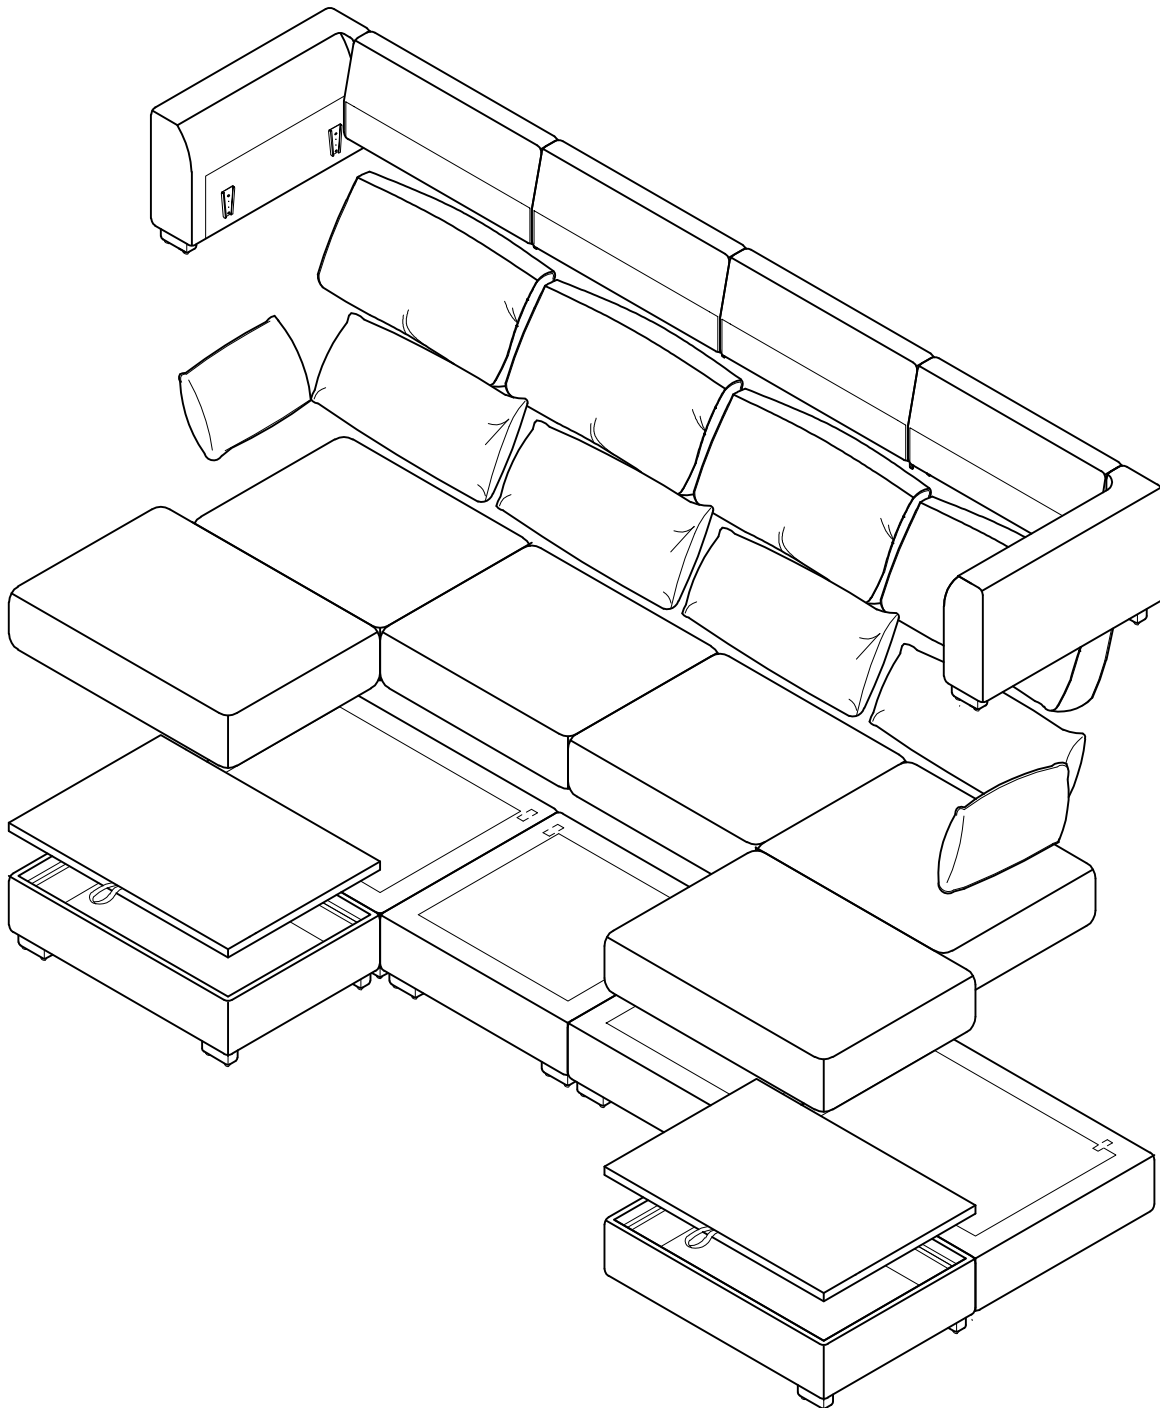

List of parts

② Screws

M8*50

24pcs

③ Spanner

1pcs

④ Flat Washer

M8*19

24pcs

Explosion map

packing list

Left single seat: A1x1 B1x1 C1x1 C3x1 C4x1 C5x1 D2x4 D3x4 2x4 4x4

Right single position: A3x1 B1x1 C1x1 C3x1 C4x1 C5x1 D2x4 D3x4 2x4 4x4

Single seating: A2x1 B1x1 C1x1 C4x1 C5x1 D2x4 D3x2 2x4 4x4

Single seating: A2x1 B1x1 C1x1 C4x1 C5x1 D2x4 D3x2 2x4 4x4

Footstool: A4x1 C2x1 D1x1 D2x4 2x4 4x4

Footstool: A4x1 C2x1 D1x1 D2x4 2x4 4x4

Handrail: B2x1 B3x1

Note

Note: The package is as follows.

Left single seat