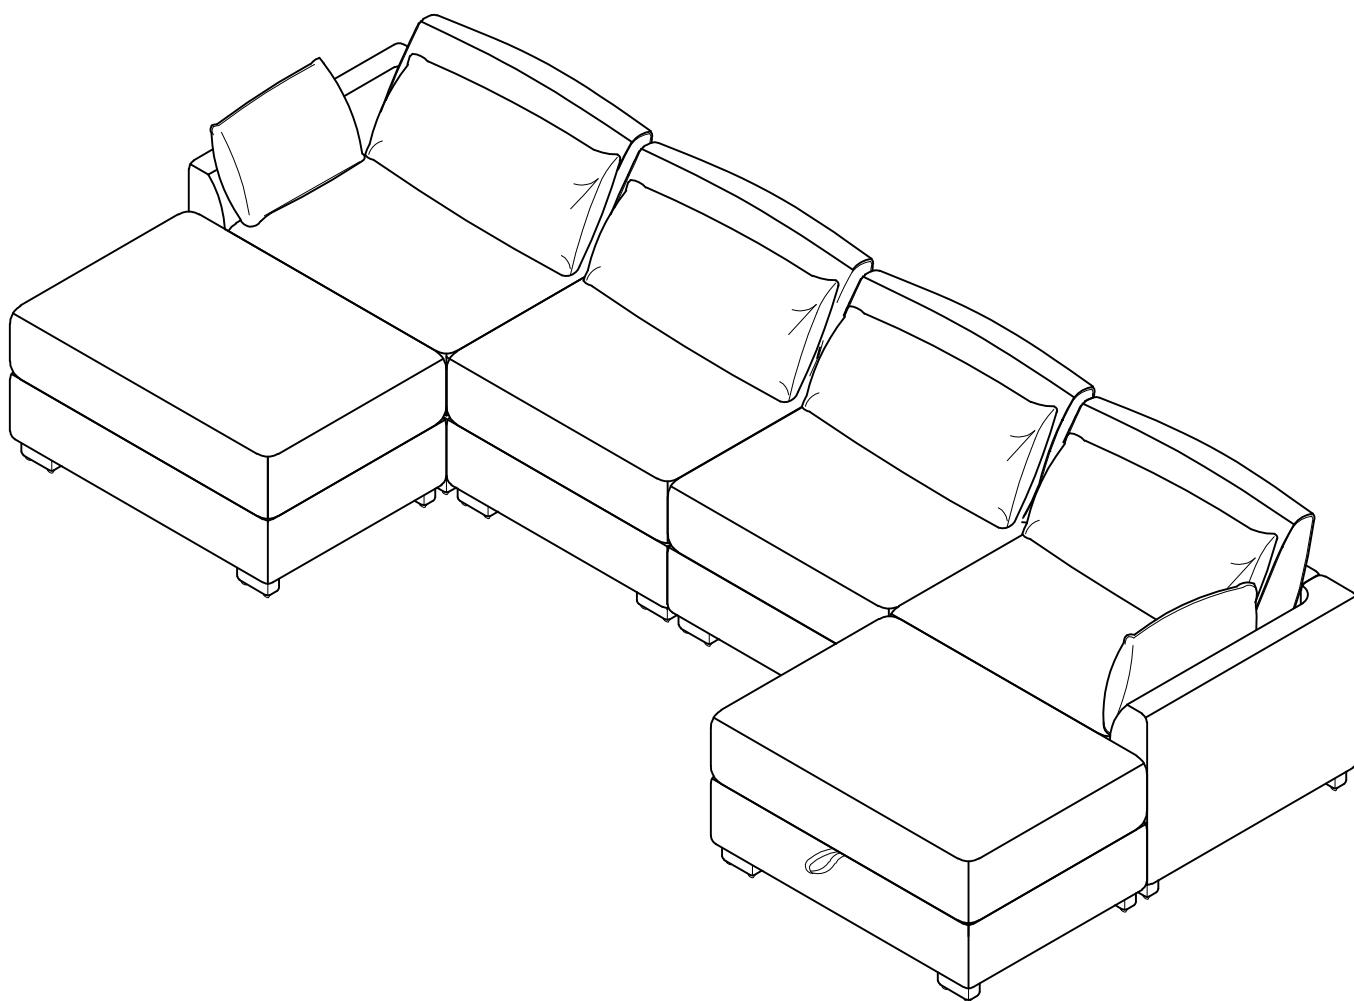

ASSEMBLY INSTRUCTIONS

The compression must wait 72 hours before unfolding, and you need to pat it with your hands.

List of accessories

<p>(A1) Left armrest single seat frame</p>  <p>1pcs</p>	<p>(A2) Single-person seat frame</p>  <p>2pcs</p>	<p>(A3) Right armrest single seat frame</p>  <p>1pcs</p>
<p>(A4) Foot pedal frame</p>  <p>2pcs</p>	<p>(B1) Back frame</p>  <p>4pcs</p>	<p>(B2) Left armrest</p>  <p>1pcs</p>
<p>(B3) Right armrest</p>  <p>1pcs</p>	<p>(C1) Single seat cushion</p>  <p>4pcs</p>	<p>(C2) Pedal cushion</p>  <p>2pcs</p>
<p>(C3) Armrest bag</p>  <p>2pcs</p>	<p>(C4) Backpack</p>  <p>4pcs</p>	<p>(C5) Waist pillow</p>  <p>4pcs</p>
<p>(D1) Footstool cover</p>  <p>2pcs</p>	<p>(D2) Wooden feet</p>  <p>24pcs</p>	<p>(D3) Bolt</p>  <p>8pcs</p>

List of parts

② Screws

M8*50

24pcs

③ Spanner

1pcs

④ Flat Washer

M8*19

Single seating: A2x1 B1x1 C1x1 C4x1 C5x1 D2x4 D3x2 2x4 4x4

Footstool: A4x1 C2x1 D1x1 D2x4 2x4 4x4

Footstool: A4x1 C2x1 D1x1 D2x4 2x4 4x4

Handrail: B2x1 B3x1

Note

Note: The package is as follows.

Left single seat