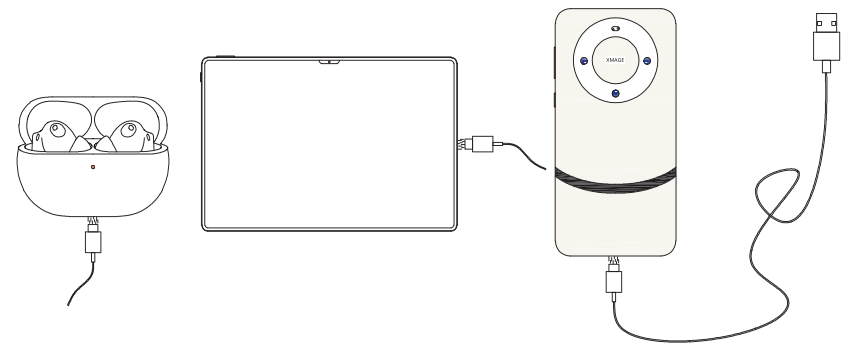

PARTS LIST

A	x1	B	x1	C	x1	D	x1
Backrest		Left ear		Right ear		Seat cushion	
E	x1	F	x1	G	x1	H	x1
Right arm		Left arm		Charger		Massage remote	
I	x1	J	x1	K	x1		
Remote control		Power source		2 in 1 wire			

ASSEMBLY INSTRUCTIONS