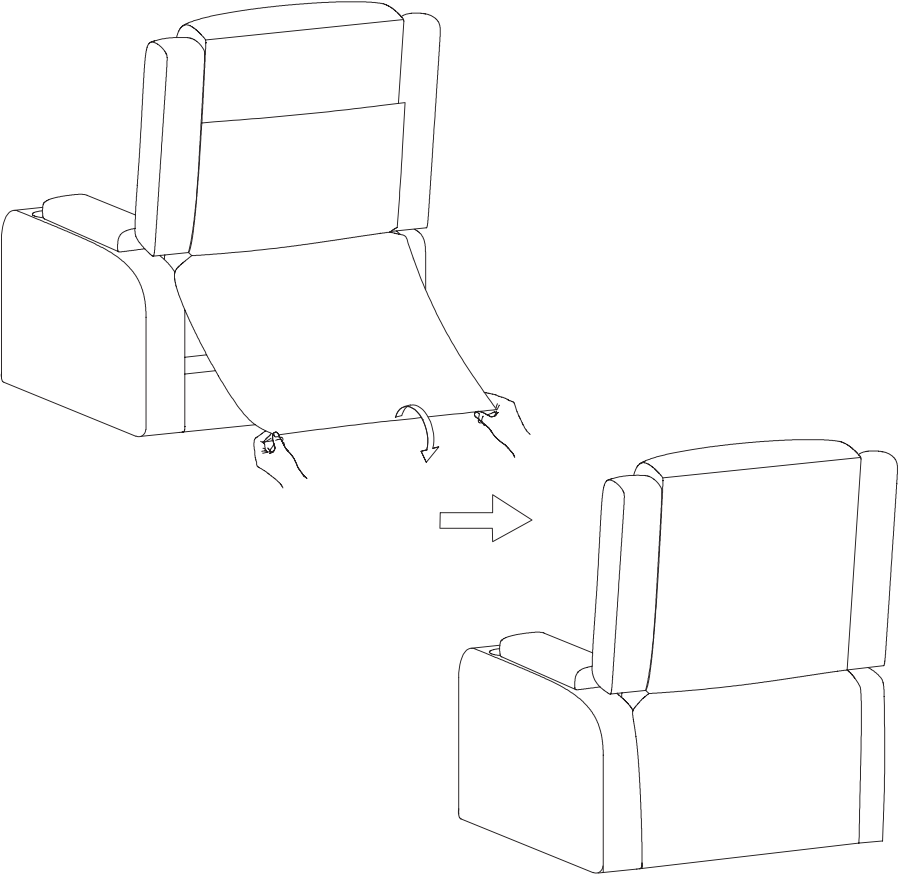

ASSEMBLY INSTRUCTIONS

STEP-5