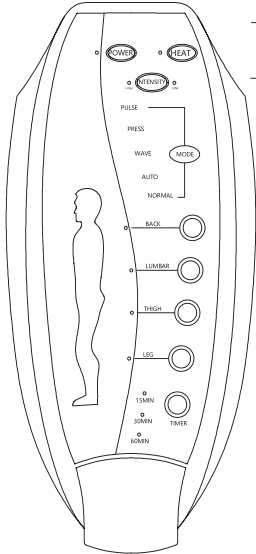

PARTS LIST

A	x1	B	x1	C	x1	D	x1
							
Backrest		Left ear		Right ear		Seat cushion	
E	x1	F	x1	G	x1	H	x1
							
Right arm		Left arm		Charger		Massage remote	
I	x1	J	x1	K	x1		
							
Remote control		Power source		2 in 1 wire			

ASSEMBLY INSTRUCTIONS

ASSEMBLY INSTRUCTIONS

ASSEMBLY INSTRUCTIONS STEP-1

ASSEMBLY INSTRUCTIONS

STEP-2

Be sure to have adult partner help to hold both armrests while aligning metal brackets on backrest/armrests.

ASSEMBLY INSTRUCTIONS

- POWER: Turn on/off remote control.
- HEAT: Turn on/off heat function for lumbar part only.
- INTENSITY: Control massage function from low to high.
- MODE: Choose one massage mode you like(pulse,press, wave,auto, normal)
- You can choose 1-4 massage parts(back, lumbar, thighs, legs)to enjoy.