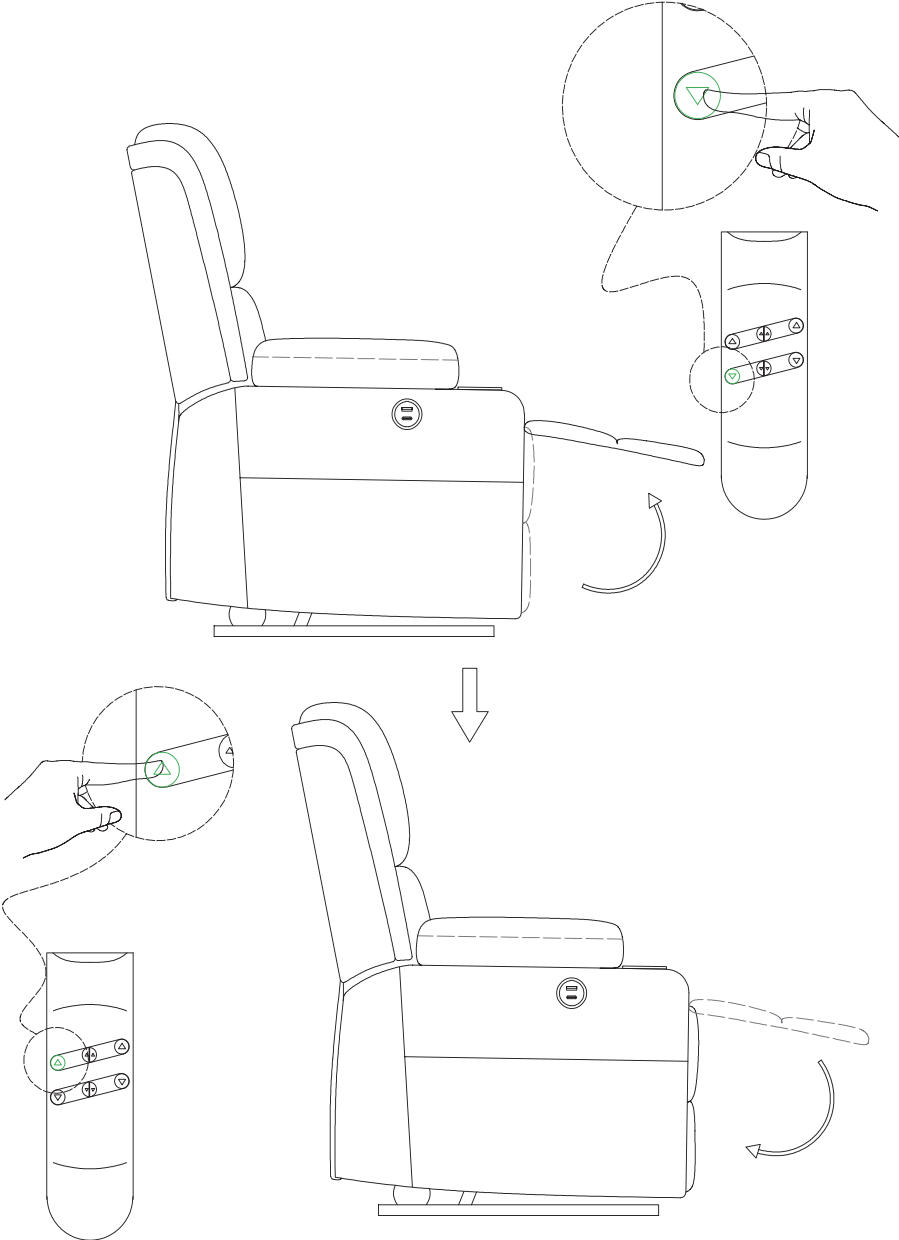

ASSEMBLY INSTRUCTIONS

- POWER: Turn on/off remote control.
- HEAT: Turn on/off heat function for lumbar part only.
- INTENSITY: Control massage function from low to high.
- MODE: Choose one massage mode you like(pulse,press, wave,auto, normal)
- You can choose 1-4 massage parts(back, lumbar, thighs, legs)to enjoy.

ASSEMBLY INSTRUCTIONS

ASSEMBLY INSTRUCTIONS STEP-3

Be sure to have adult partner help to hold both armrests while aligning metal brackets on backrest/armrests.

ASSEMBLY INSTRUCTIONS

STEP-4

ASSEMBLY INSTRUCTIONS

ASSEMBLY INSTRUCTIONS

STEP-8

ASSEMBLY INSTRUCTIONS

STEP-5

ASSEMBLY INSTRUCTIONS

STEP-6

ASSEMBLY INSTRUCTIONS