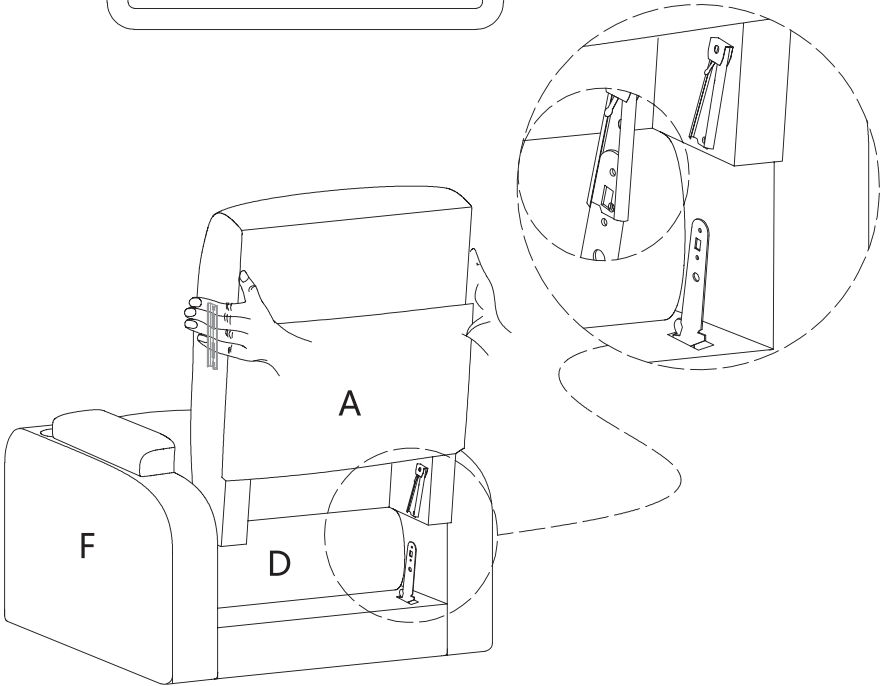

PARTS LIST

A	x1	B	x1	C	x1	D	x1
							
Backrest		Left ear		Right ear		Seat cushion	
E	x1	F	x1	G	x1	H	x1
							
Right arm		Left arm		Charger		Massage remote	
I	x1	J	x1	K	x1		
							
Remote control		Power source		2 in 1 wire			

ASSEMBLY INSTRUCTIONS

ASSEMBLY INSTRUCTIONS

ASSEMBLY INSTRUCTIONS STEP-1

ASSEMBLY INSTRUCTIONS

STEP-2

Be sure to have adult partner help to hold both armrests while aligning metal brackets on backrest/armrests.

ASSEMBLY INSTRUCTIONS

- POWER: Turn on/off remote control.
- HEAT: Turn on/off heat function for lumbar part only.
- INTENSITY: Control massage function from low to high.
- MODE: Choose one massage mode you like(pulse,press, wave,auto, normal)
- You can choose 1-4 massage parts(back, lumbar, thighs, legs)to enjoy.