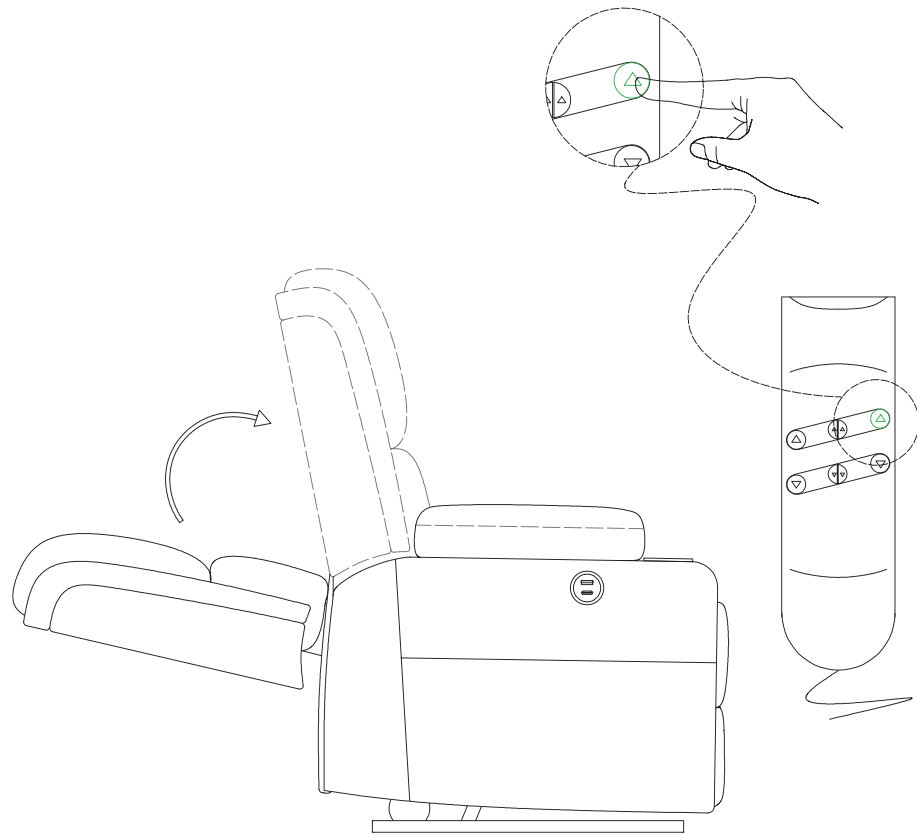

ASSEMBLY INSTRUCTIONS