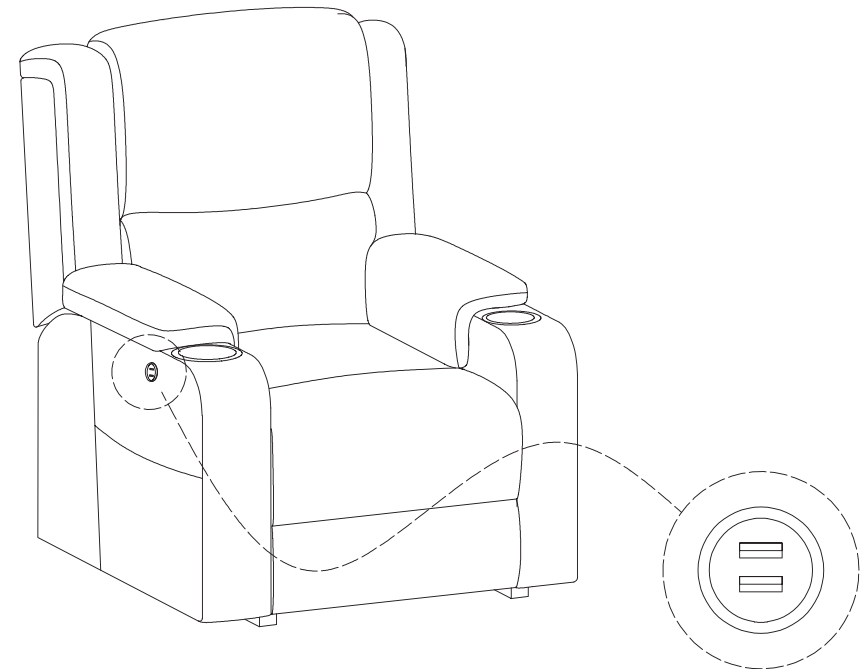

PARTS LIST

A	x1	B	x1	C	x1	D	x1
							
Backrest		Left ear		Right ear		Seat cushion	
E	x1	F	x1	G	x1	H	x1
							
Right arm		Left arm		Charger		Massage remote	
I	x1	J	x1	K	x1		
							
Remote control		Power source		2 in 1 wire			

ASSEMBLY INSTRUCTIONS

ASSEMBLY INSTRUCTIONS

ASSEMBLY INSTRUCTIONS STEP-1

ASSEMBLY INSTRUCTIONS

STEP-2

Be sure to have adult partner help to hold both armrests while aligning metal brackets on backrest/armrests.

ASSEMBLY INSTRUCTIONS

- POWER: Turn on/off remote control.
- HEAT: Turn on/off heat function for lumbar part only.
- INTENSITY: Control massage function from low to high.
- MODE: Choose one massage mode you like(pulse,press, wave,auto, normal)
- You can choose 1-4 massage parts(back, lumbar, thighs, legs)to enjoy.