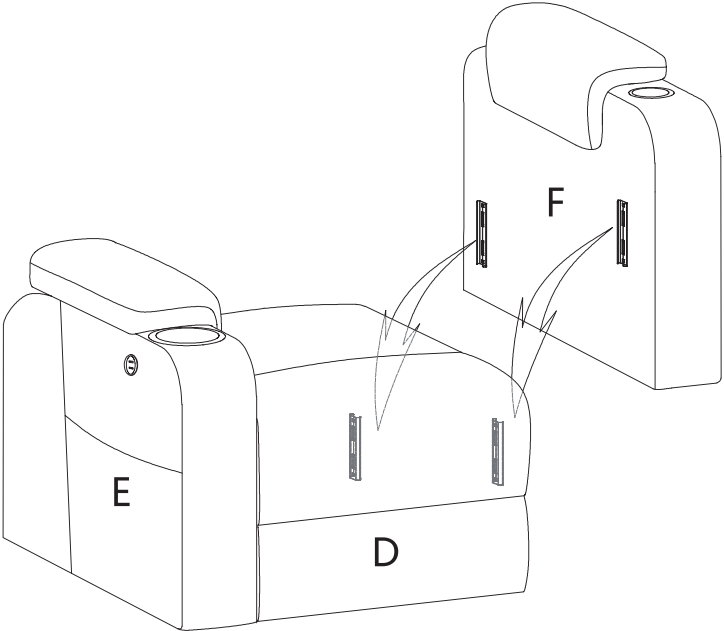

PARTS LIST

A	x1	B	x1	C	x1	D	x1
							
Backrest		Left ear		Right ear		Seat cushion	
E	x1	F	x1	G	x1	H	x1
							
Right arm		Left arm		Charger		Massage remote	
I	x1	J	x1	K	x1		
							
Remote control		Power source		2 in 1 wire			

ASSEMBLY INSTRUCTIONS

ASSEMBLY INSTRUCTIONS

ASSEMBLY INSTRUCTIONS STEP-1

ASSEMBLY INSTRUCTIONS

STEP-2

Be sure to have adult partner help to hold both armrests while aligning metal brackets on backrest/armrests.

ASSEMBLY INSTRUCTIONS

- POWER: Turn on/off remote control.
- HEAT: Turn on/off heat function for lumbar part only.
- INTENSITY: Control massage function from low to high.
- MODE: Choose one massage mode you like(pulse,press, wave,auto, normal)
- You can choose 1-4 massage parts(back, lumbar, thighs, legs)to enjoy.