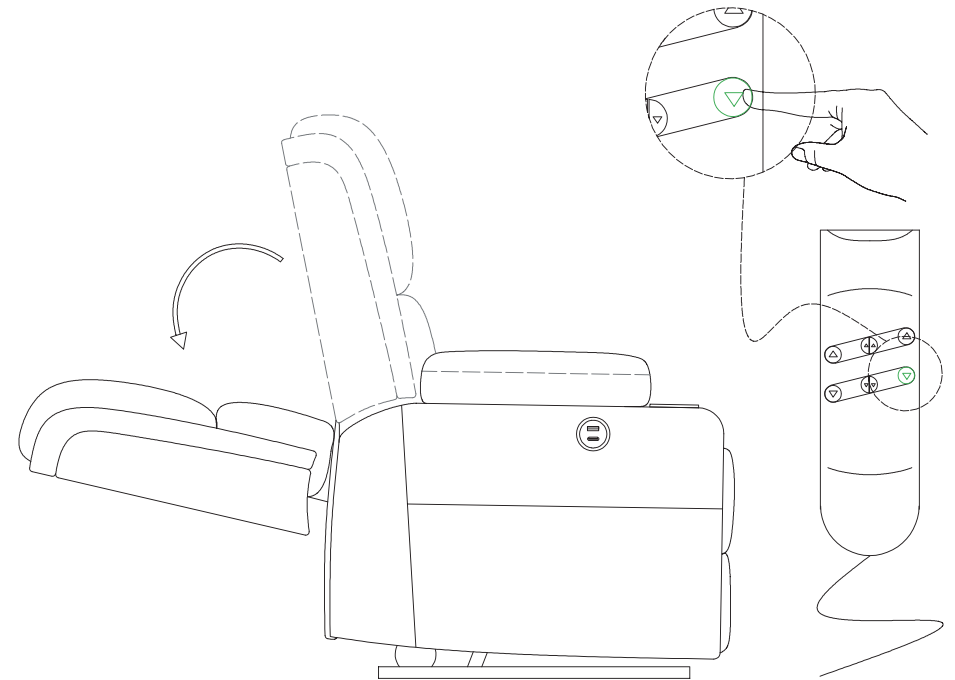

ASSEMBLY INSTRUCTIONS

- POWER: Turn on/off remote control.
- HEAT: Turn on/off heat function for lumbar part only.
- INTENSITY: Control massage function from low to high.
- MODE: Choose one massage mode you like(pulse,press, wave,auto, normal)
- You can choose 1-4 massage parts(back, lumbar, thighs, legs)to enjoy.

ASSEMBLY INSTRUCTIONS

ASSEMBLY INSTRUCTIONS STEP-3

Be sure to have adult partner help to hold both armrests while aligning metal brackets on backrest/armrests.

ASSEMBLY INSTRUCTIONS

STEP-4

ASSEMBLY INSTRUCTIONS

ASSEMBLY INSTRUCTIONS

STEP-8

ASSEMBLY INSTRUCTIONS

STEP-5

ASSEMBLY INSTRUCTIONS

STEP-6

ASSEMBLY INSTRUCTIONS