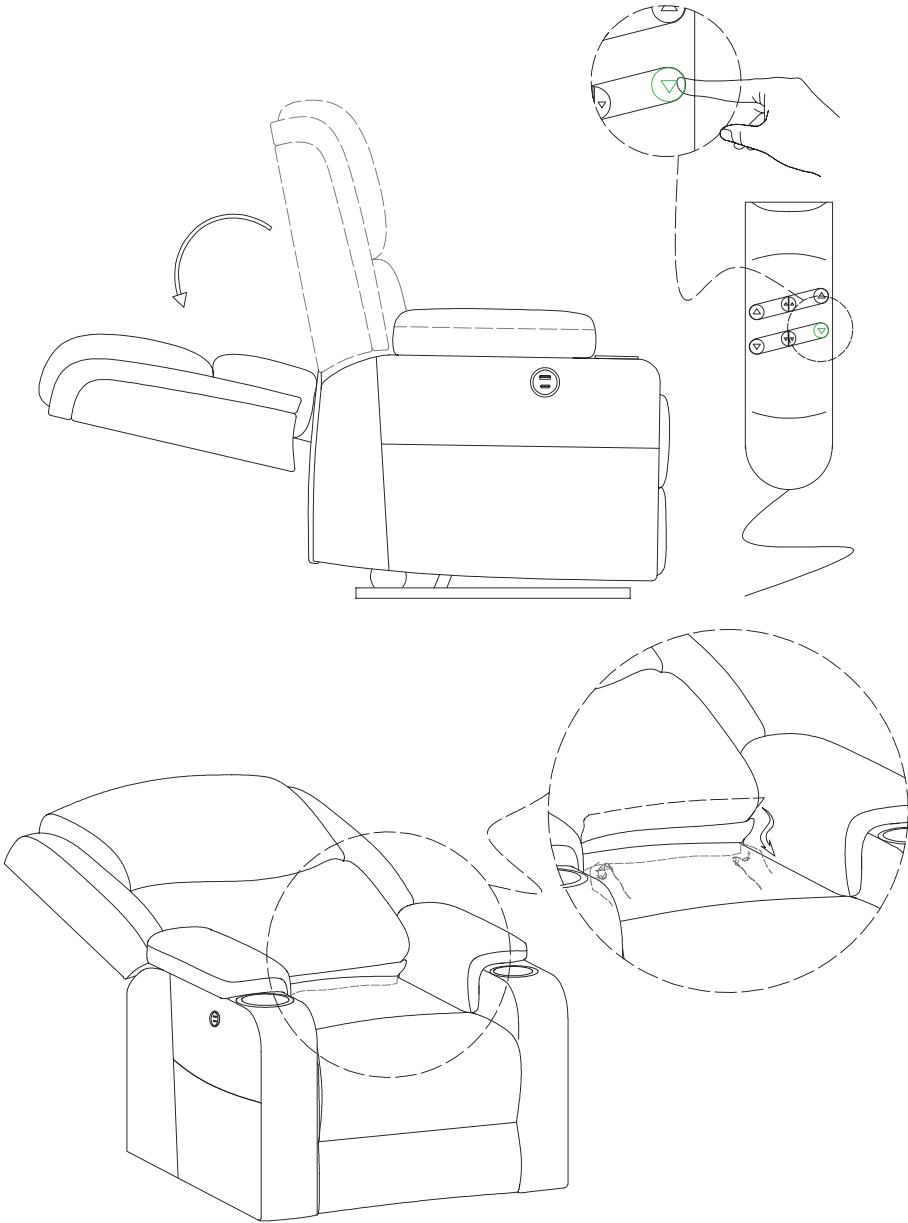

PARTS LIST

A	x1	B	x1	C	x1	D	x1
							
Backrest		Left ear		Right ear		Seat cushion	
E	x1	F	x1	G	x1	H	x1
							
Right arm		Left arm		Charger		Massage remote	
I	x1	J	x1	K	x1		
							
Remote control		Power source		2 in 1 wire			

ASSEMBLY INSTRUCTIONS

- POWER: Turn on/off remote control.
- HEAT: Turn on/off heat function for lumbar part only.
- INTENSITY: Control massage function from low to high.
- MODE: Choose one massage mode you like(pulse,press, wave,auto, normal)
- You can choose 1-4 massage parts(back, lumbar, thighs, legs)to enjoy.

ASSEMBLY INSTRUCTIONS

ASSEMBLY INSTRUCTIONS STEP-3

Be sure to have adult partner help to hold both armrests while aligning metal brackets on backrest/armrests.

ASSEMBLY INSTRUCTIONS

STEP-4

ASSEMBLY INSTRUCTIONS

ASSEMBLY INSTRUCTIONS

STEP-8

ASSEMBLY INSTRUCTIONS

STEP-5

ASSEMBLY INSTRUCTIONS

STEP-6

ASSEMBLY INSTRUCTIONS