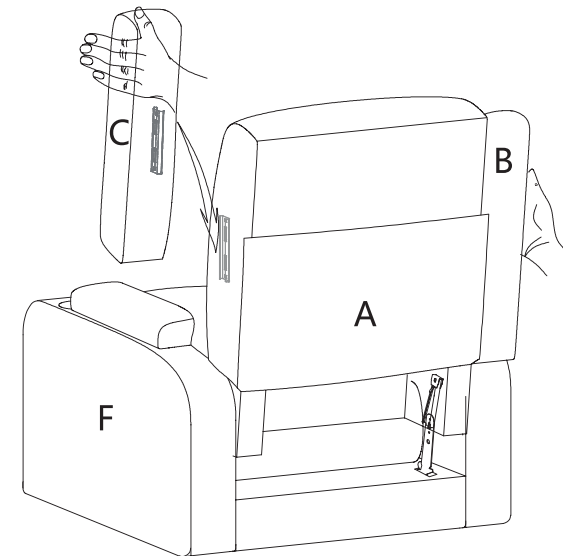

ASSEMBLY INSTRUCTIONS

ASSEMBLY INSTRUCTIONS

ASSEMBLY INSTRUCTIONS STEP-1

ASSEMBLY INSTRUCTIONS

STEP-2

Be sure to have adult partner help to hold both armrests while aligning metal brackets on backrest/armrests.

ASSEMBLY INSTRUCTIONS

- POWER: Turn on/off remote control.
- HEAT: Turn on/off heat function for lumbar part only.
- INTENSITY: Control massage function from low to high.
- MODE: Choose one massage mode you like(pulse,press, wave,auto, normal)
- You can choose 1-4 massage parts(back, lumbar, thighs, legs)to enjoy.

ASSEMBLY INSTRUCTIONS

ASSEMBLY INSTRUCTIONS STEP-3

Be sure to have adult partner help to hold both armrests while aligning metal brackets on backrest/armrests.

ASSEMBLY INSTRUCTIONS

STEP-4

ASSEMBLY INSTRUCTIONS