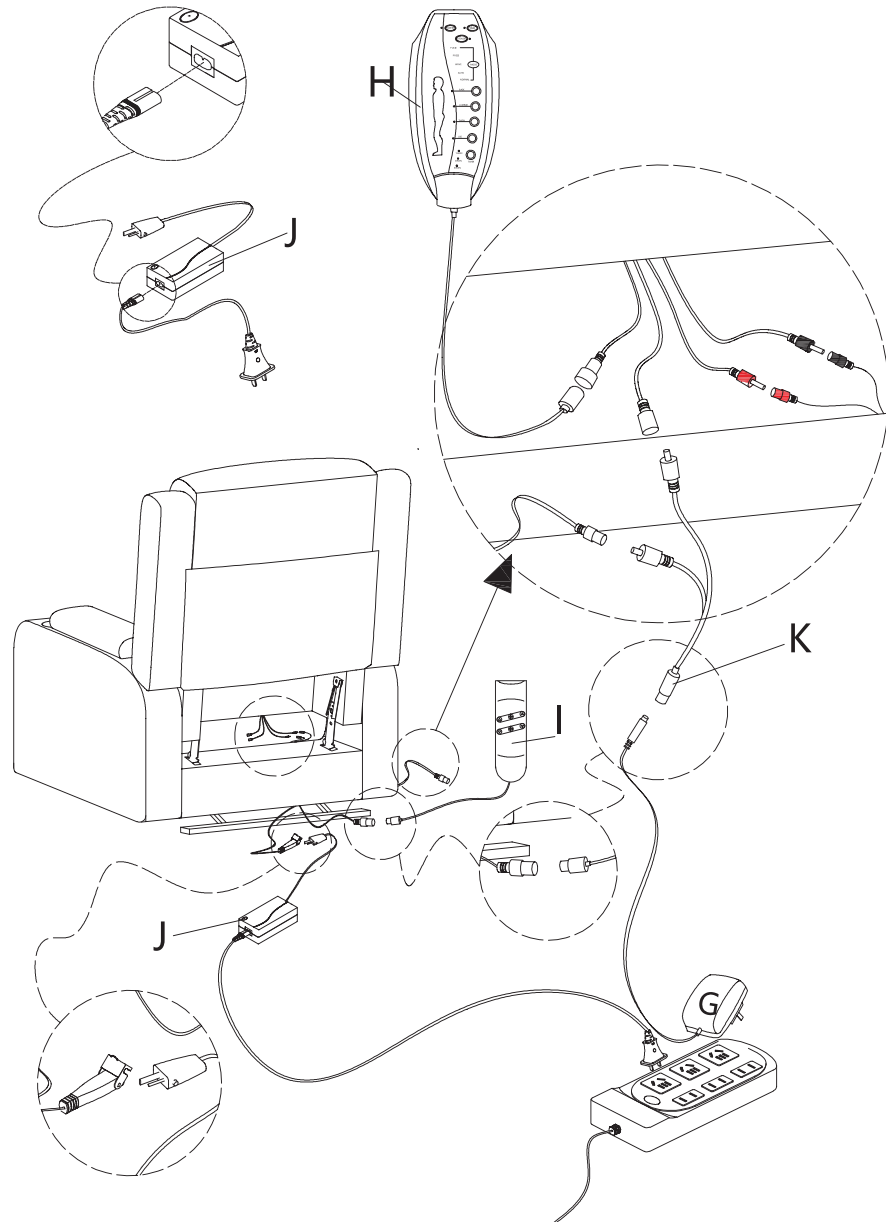

ASSEMBLY INSTRUCTIONS

ASSEMBLY INSTRUCTIONS

ASSEMBLY INSTRUCTIONS STEP-1

ASSEMBLY INSTRUCTIONS

STEP-2

Be sure to have adult partner help to hold both armrests while aligning metal brackets on backrest/armrests.

ASSEMBLY INSTRUCTIONS

- POWER: Turn on/off remote control.
- HEAT: Turn on/off heat function for lumbar part only.
- INTENSITY: Control massage function from low to high.
- MODE: Choose one massage mode you like(pulse,press, wave,auto, normal)
- You can choose 1-4 massage parts(back, lumbar, thighs, legs)to enjoy.

ASSEMBLY INSTRUCTIONS

ASSEMBLY INSTRUCTIONS STEP-3

Be sure to have adult partner help to hold both armrests while aligning metal brackets on backrest/armrests.

ASSEMBLY INSTRUCTIONS

STEP-4

ASSEMBLY INSTRUCTIONS

ASSEMBLY INSTRUCTIONS

STEP-8

ASSEMBLY INSTRUCTIONS

STEP-5

ASSEMBLY INSTRUCTIONS

STEP-6

ASSEMBLY INSTRUCTIONS