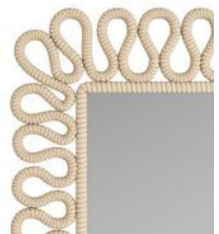

CARACOL MIRROR

GKWMS01

Ivory, Cotton Rope

H: 42.5 IN

W: 28 IN

D: 2 IN

As a lyrical counterpoint, the ivory cotton rope lines of the Caracol are like a sound wave; a fluid line wrapping around a rectangle; enough graphic impact to become artwork in the room or a playful frame to one's reflection. Finish will vary.