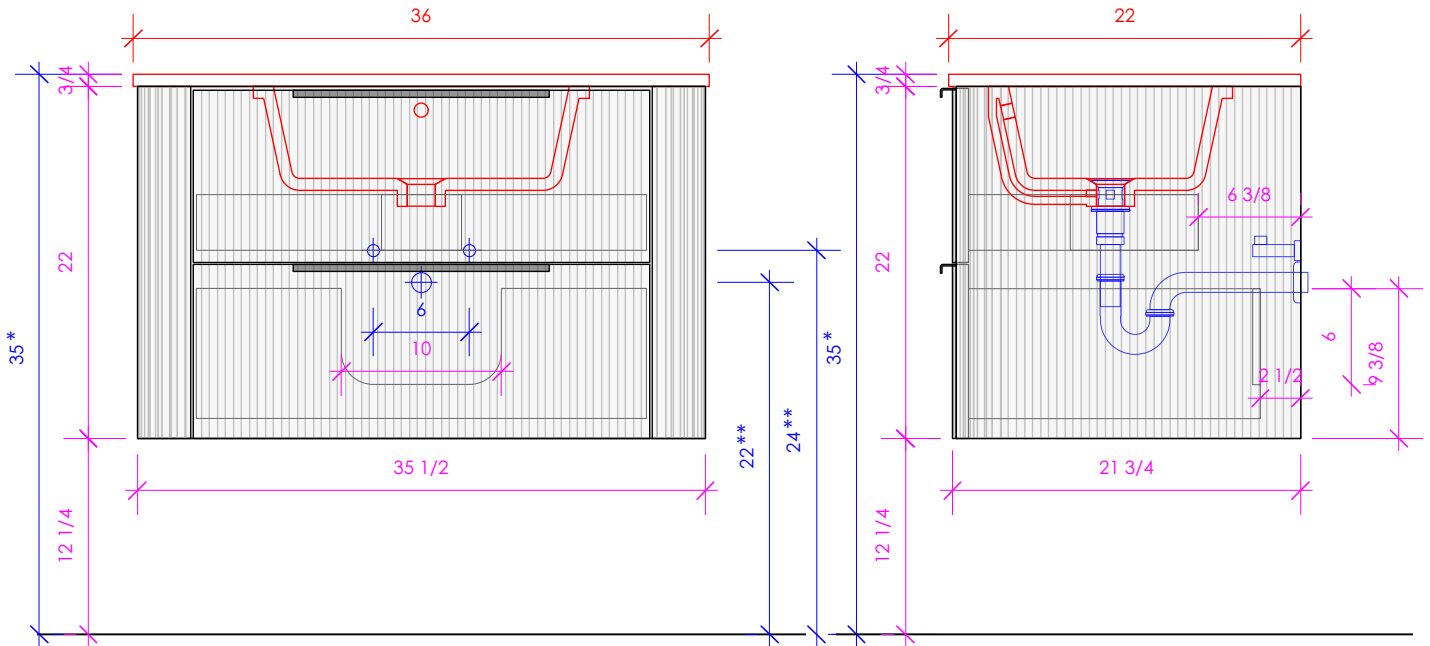

## FLUTTI

FLT-W-36

\* Recommended installation height  
\*\* Recommended plumbing location