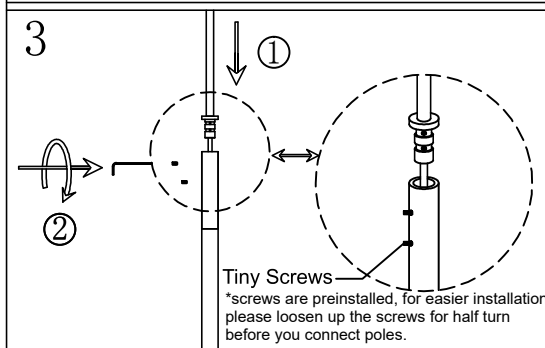

ASSEMBLY INSTRUCTIONS

ITEM#:9419FGW/FGWQ

5 BULB NOT INCLUDED

For customer service, please email: service@artivausa.com or visit us at www.artivaus.com. We will respond within 24 hrs Monday – Friday 9am to 5pm PST (except Holiday)