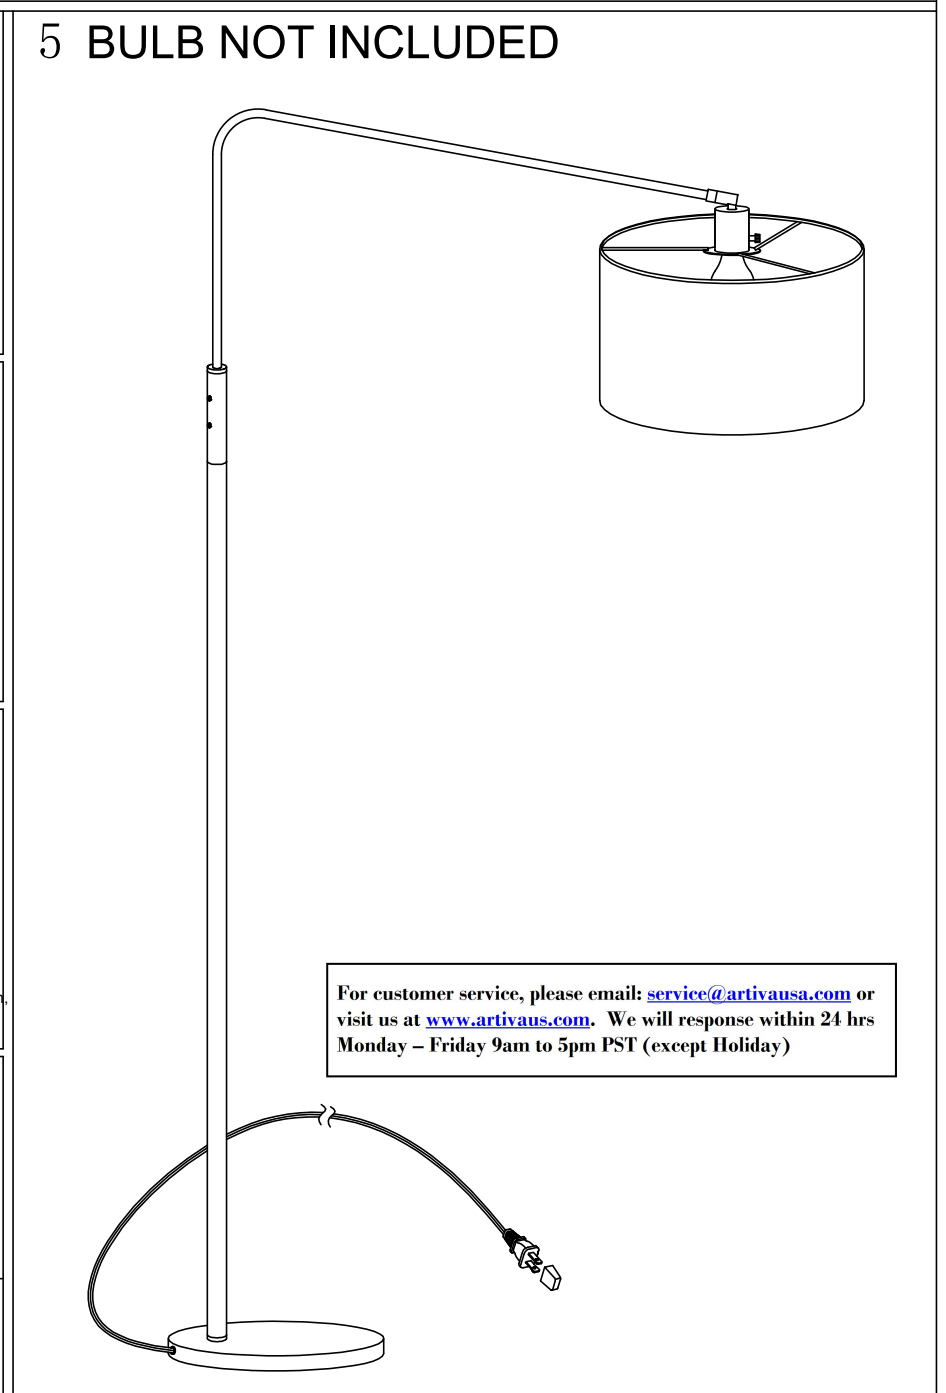

ASSEMBLY INSTRUCTIONS

ITEM#:9419FGW/FGWQ

5 BULB NOT INCLUDED

For customer service, please email: service@artivausa.com or visit us at www.artivaus.com. We will respond within 24 hrs Monday – Friday 9am to 5pm PST (except Holiday)