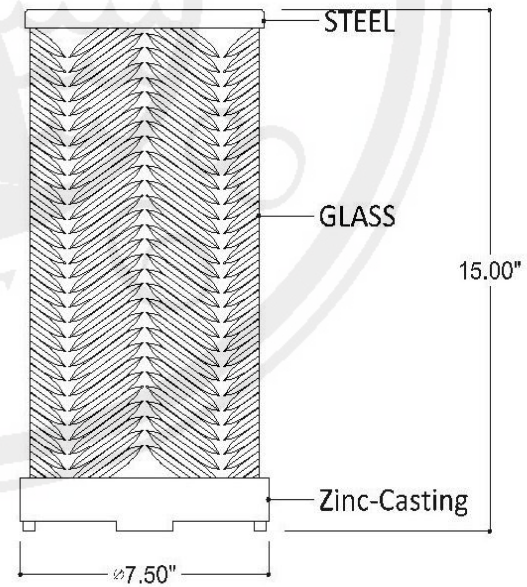

SPEC SHEET

WESTWOOD GOLD HURRICANE

Item # ACES-072-04

Height: 15"

Diameter: 7.5"

Finish: Polished Nickel

All Port 68 designs are copyrighted. All rights reserved.