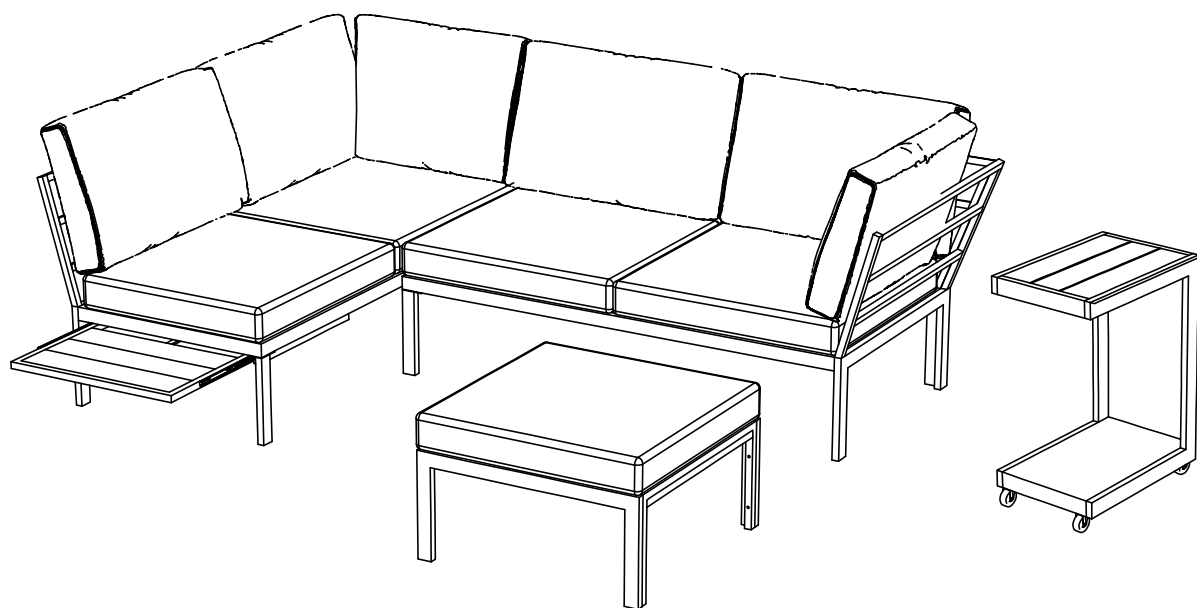

ASSEMBLY INSTRUCTION

Sofa Set

Component List

LABEL	DESCRIPTION	QTY
A	 Left Ammrest/Leg	2
B	 Back brace	2
C	 Seat Frames	1
D	 Table Chair	2
E	 Tary Chair	1
F-L	 Table Legs-Left	1
F-R	 Table Legs-Right	1
G	 Coffee Table	1
H	 Bottom Surface	1

LABEL	DESCRIPTION	QTY
I	 Seat Cushions	5
J	 Big Back Cushions	2
K	 Big Back Cushions	2
M	 Big Back Cushions	2
N	 Seat Frames	1
O	 Coffee Table	1
P	 Table Legs	2
Q	 Table Legs	2

Hardware List

LABEL	DESCRIPTION	QTY
1	M6x15  Bolts	10
2	M6x35  Bolts	24
3	M6x55  Bolts	4
4	M6  Washers	44
5	M6  Allen Wrench	1
6	M6  Wrench	1