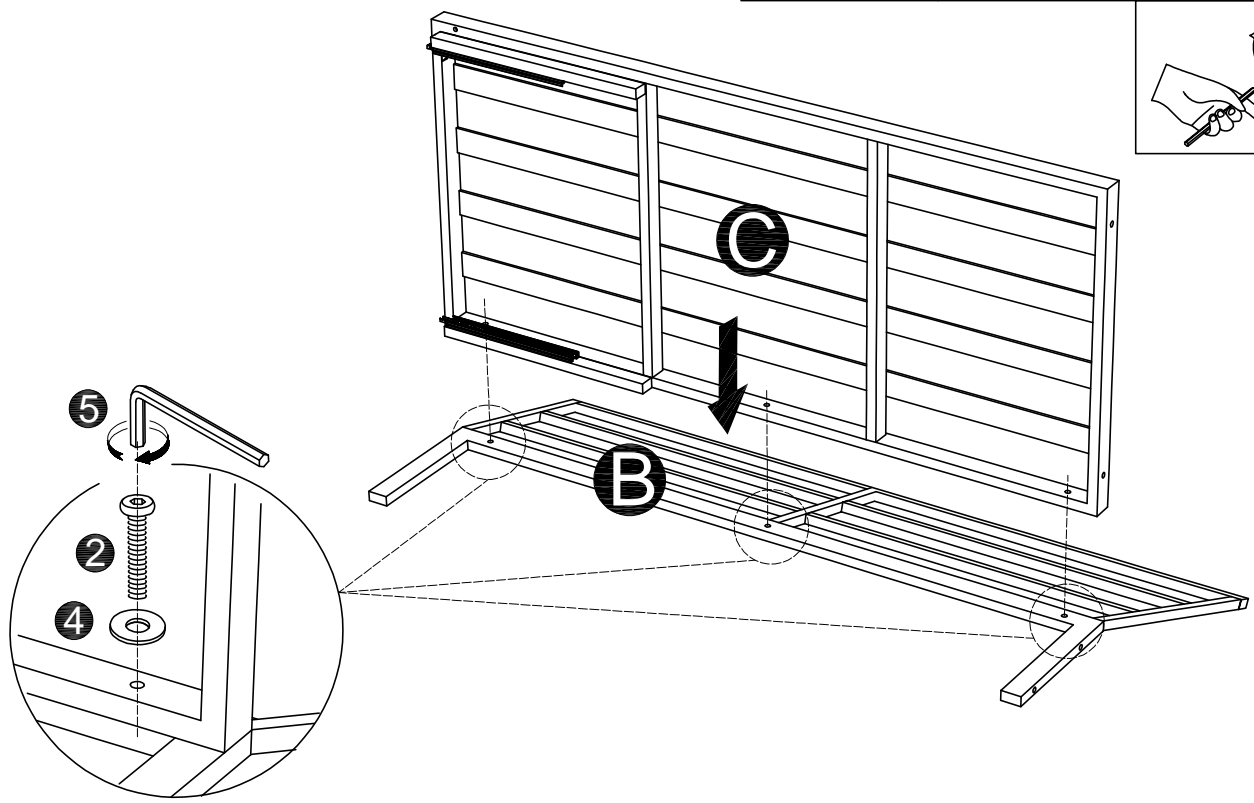

2 x3
M6x35

4 x3
M6

5 x1
M6