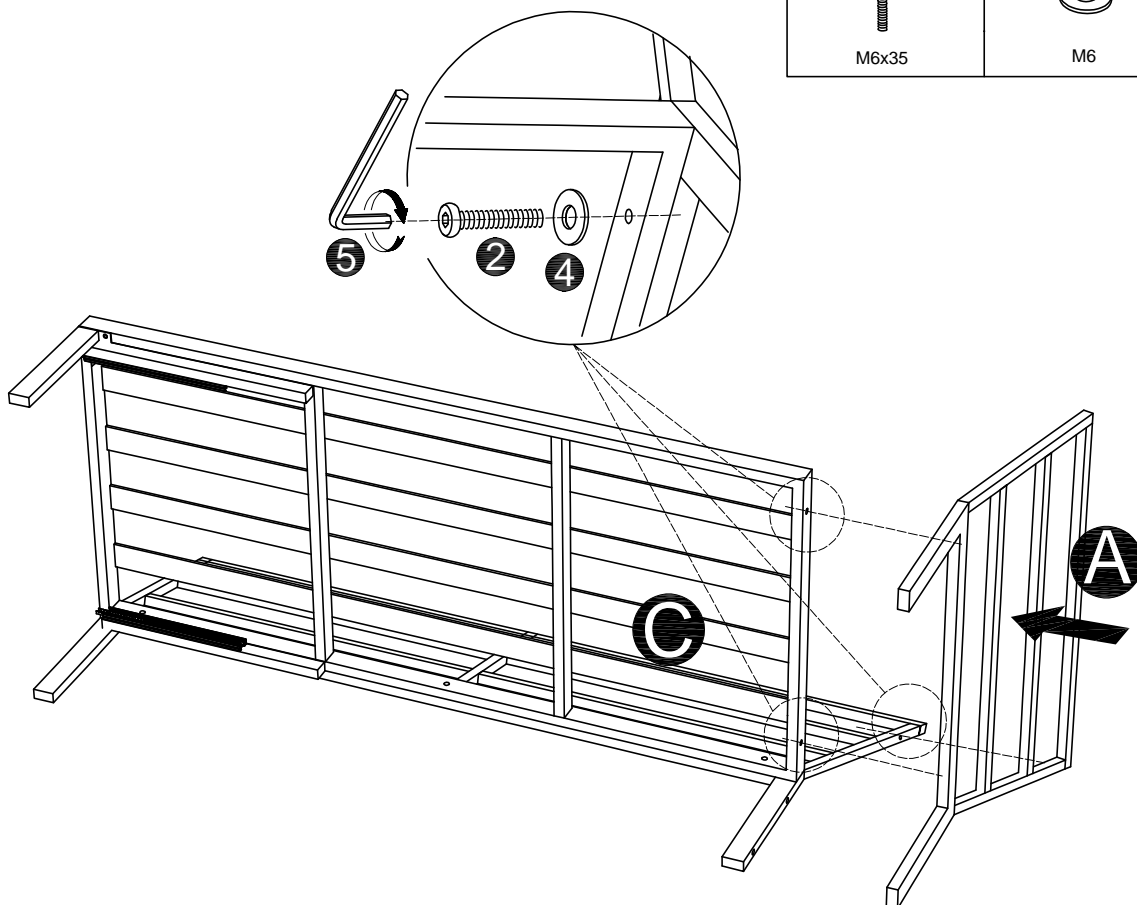

2 x3
M6x35

4 x3
M6

5 x1
M6