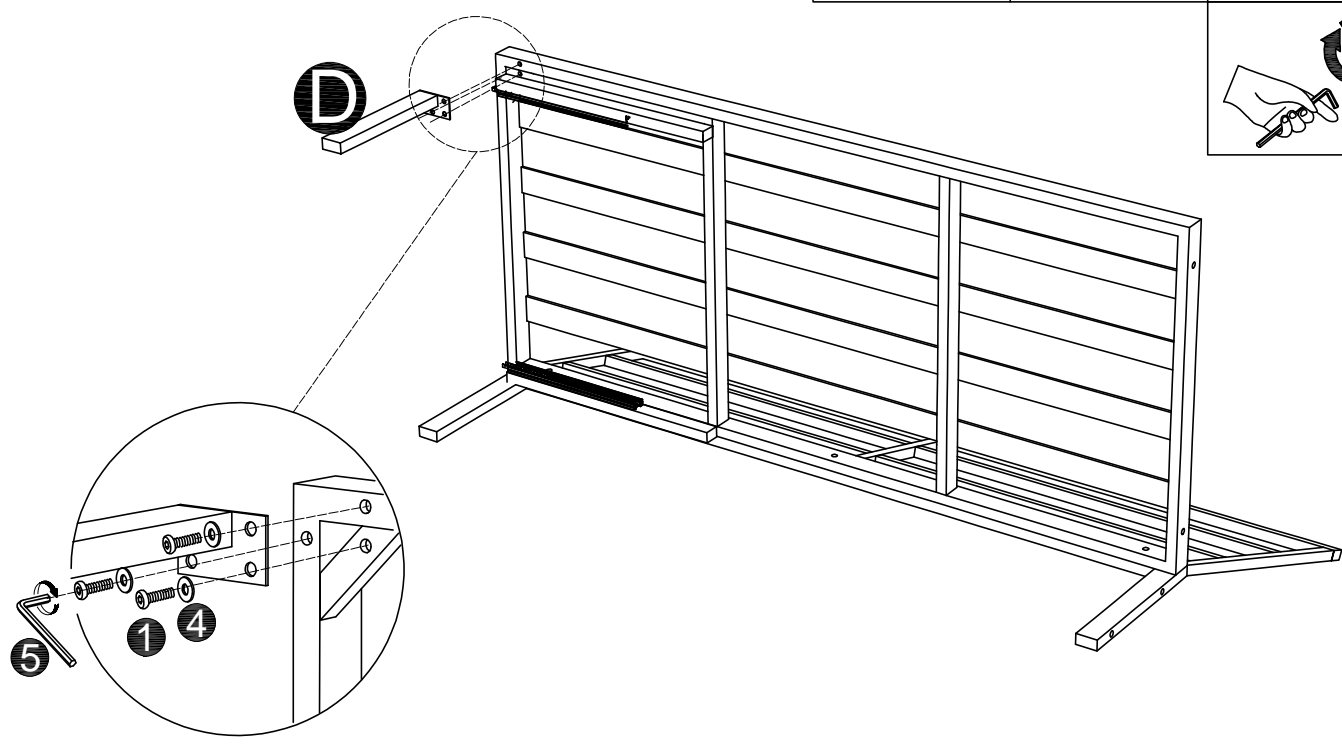

1 x3
M6x15

4 x3
M6

5 x1
M6