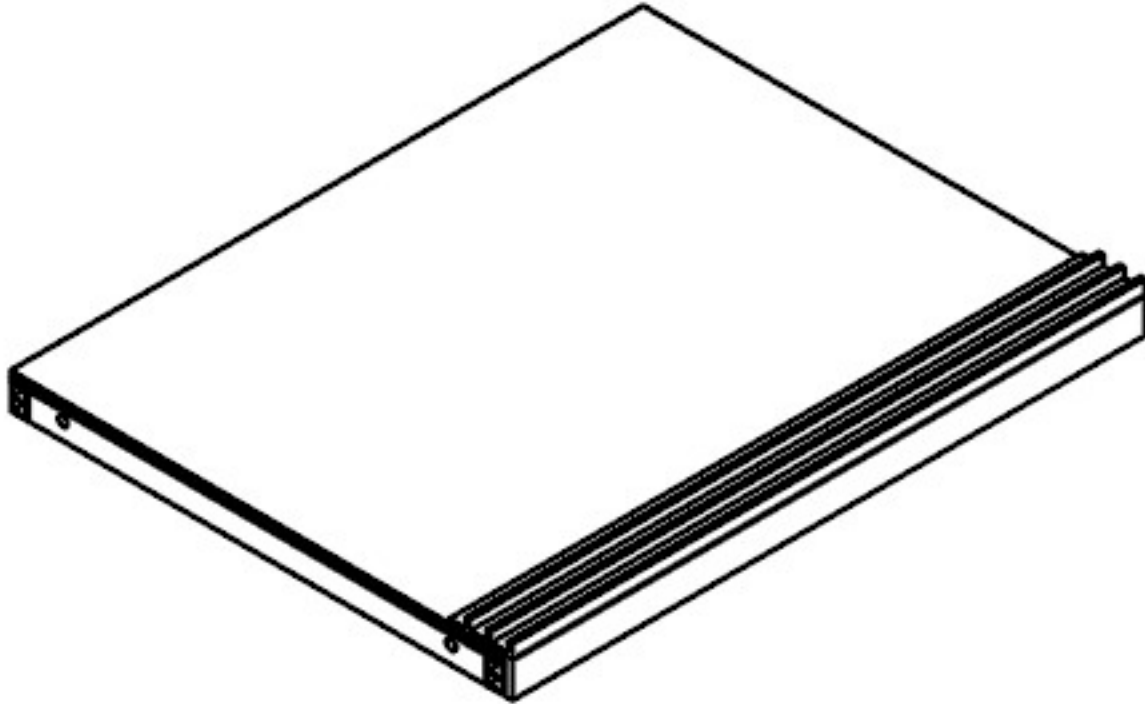

30" Versa Stand

Parts List

Part 1 X 1

Part 2 X 1

Part 3 X 1

Part 4 X 1

Part 5 X 1

Part 6 X 1

Part 7 X 1

Part 8 X 2

Ⓐ X 4
7/8" (2.2CM)

Ⓑ X 16
1 5/8" (4.2CM)

Ⓒ X 2

Step 1 .

Step 2 .

Step 3 .