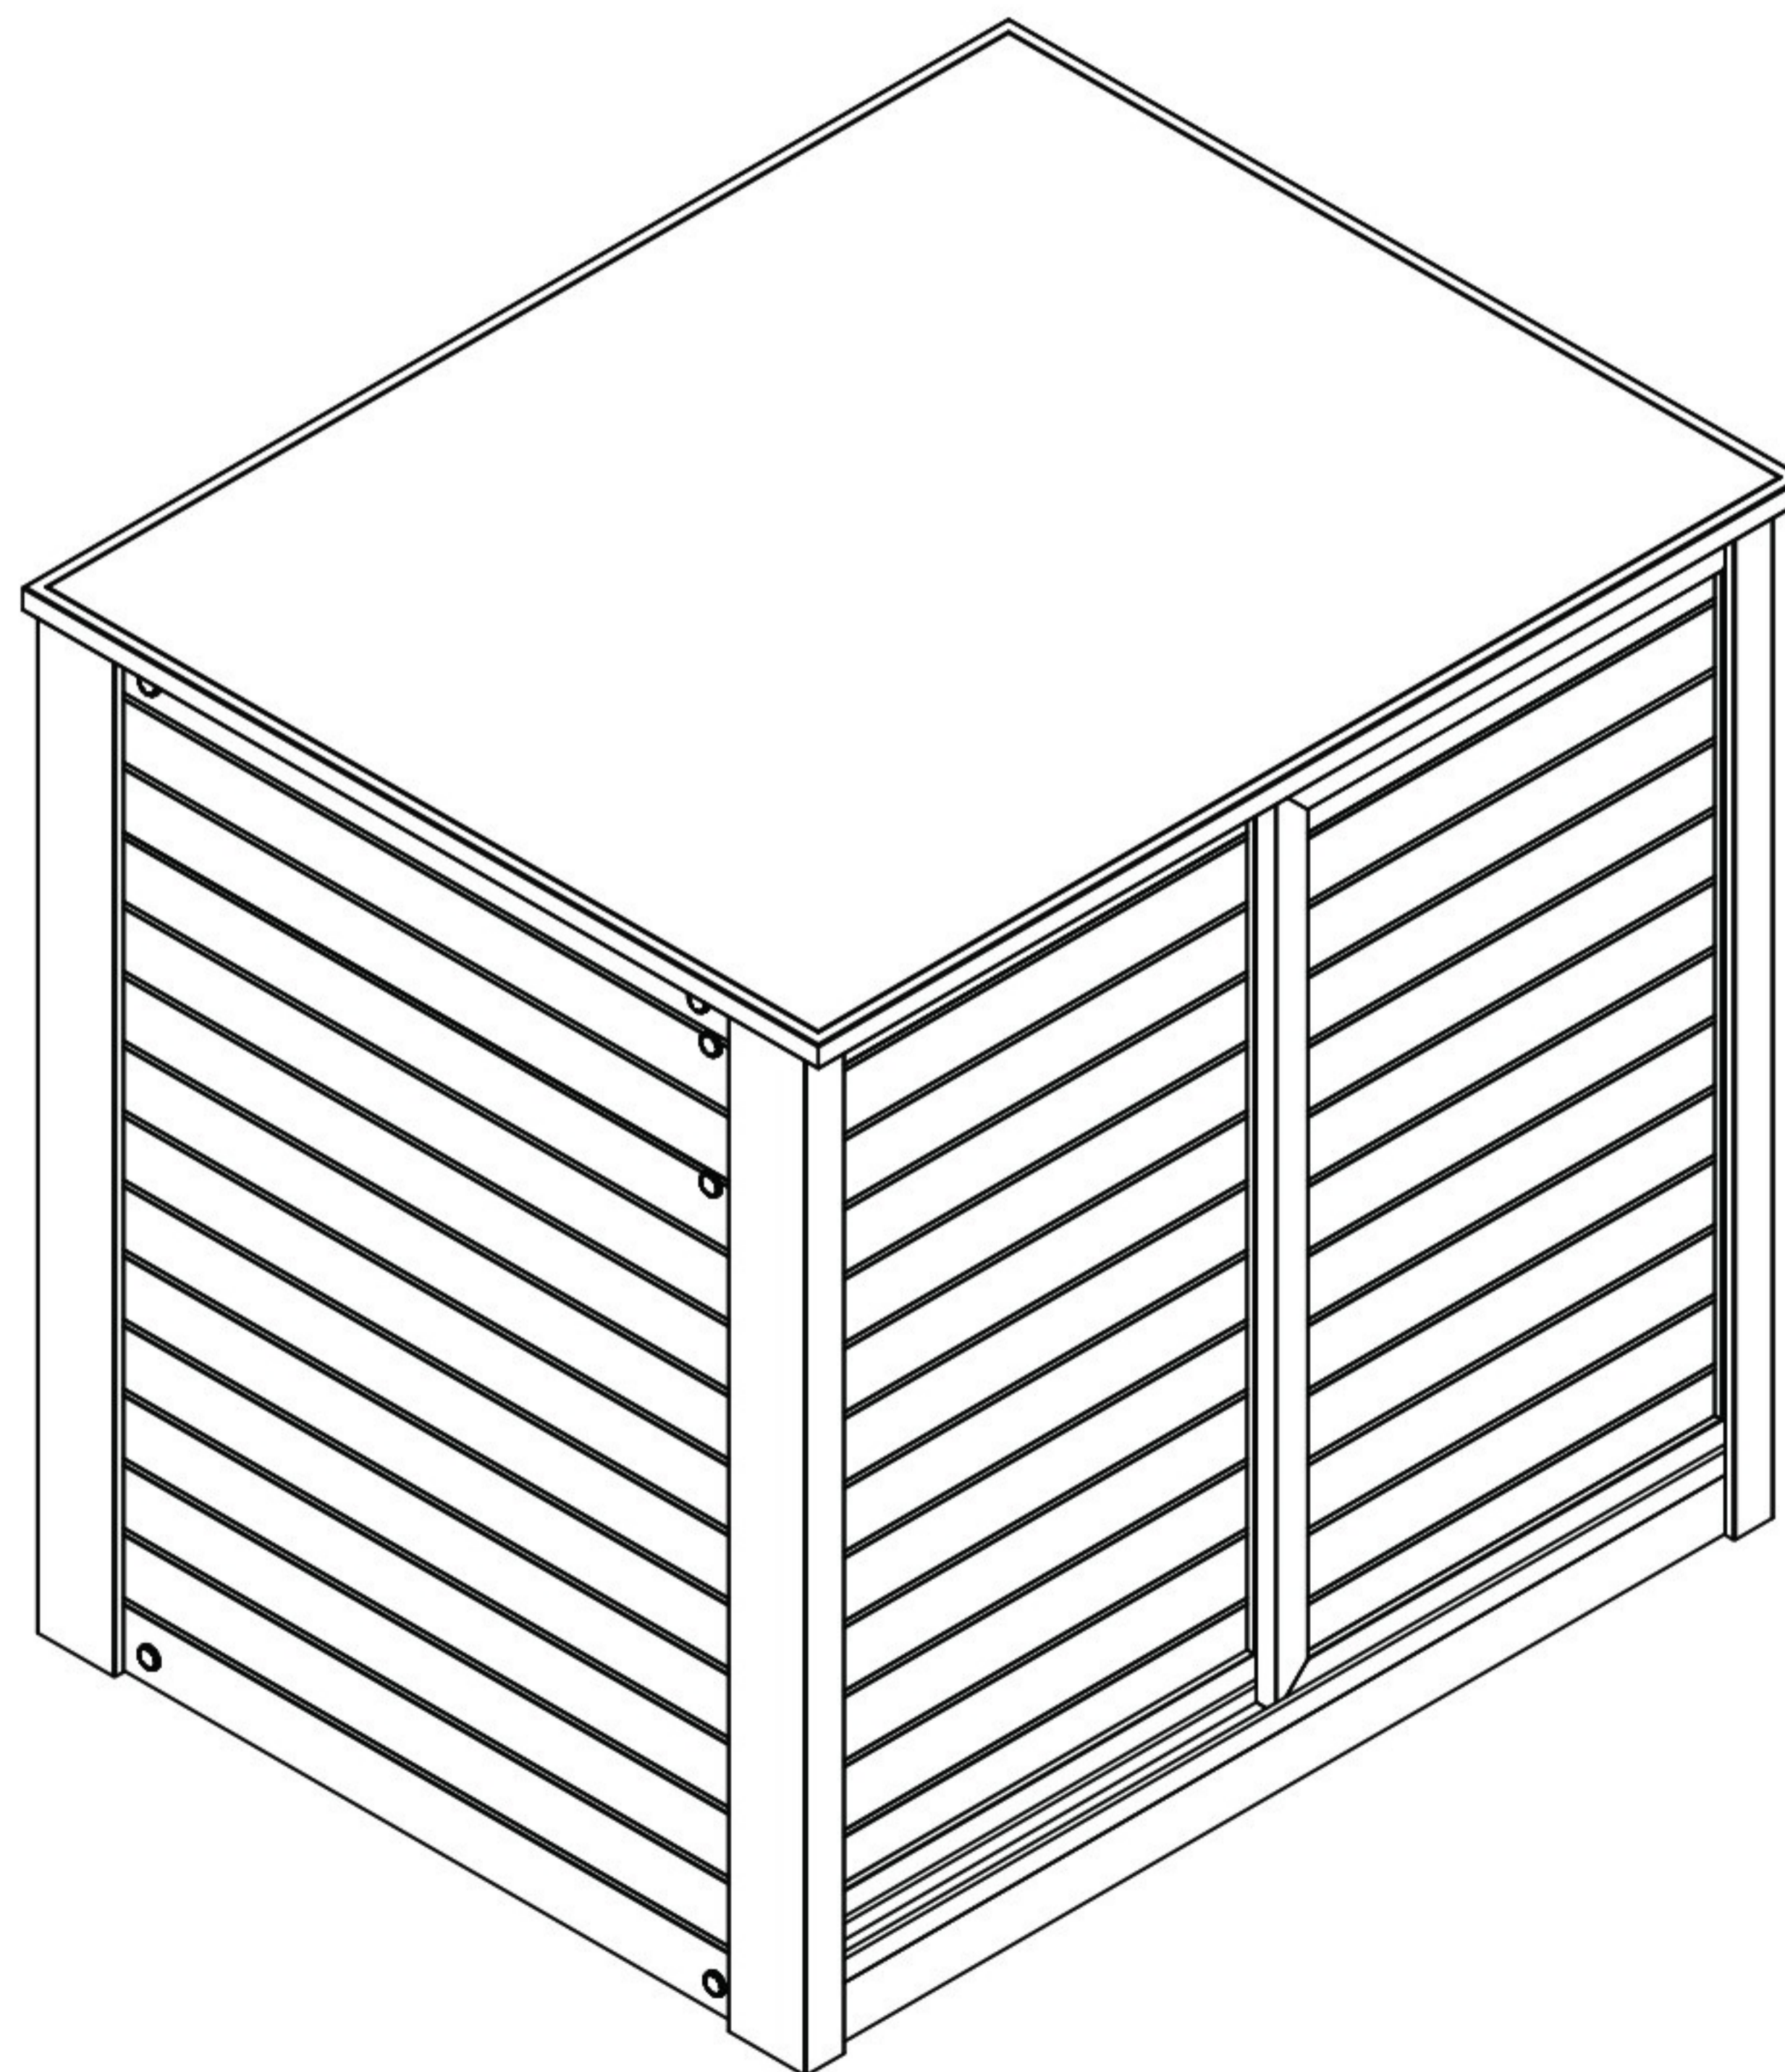

30" Versa Stand

Parts List

Part 1 X 1

Part 2 X 1

Part 3 X 1

Part 4 X 1

Part 5 X 1

Part 6 X 1

Part 7 X 1

Part 8 X 2

Ⓐ X 4
7/8" (2.2CM)

Ⓑ X 16
1 5/8" (4.2CM)

Ⓒ X 2

Step 1 .

Step 2 .

Step 3 .