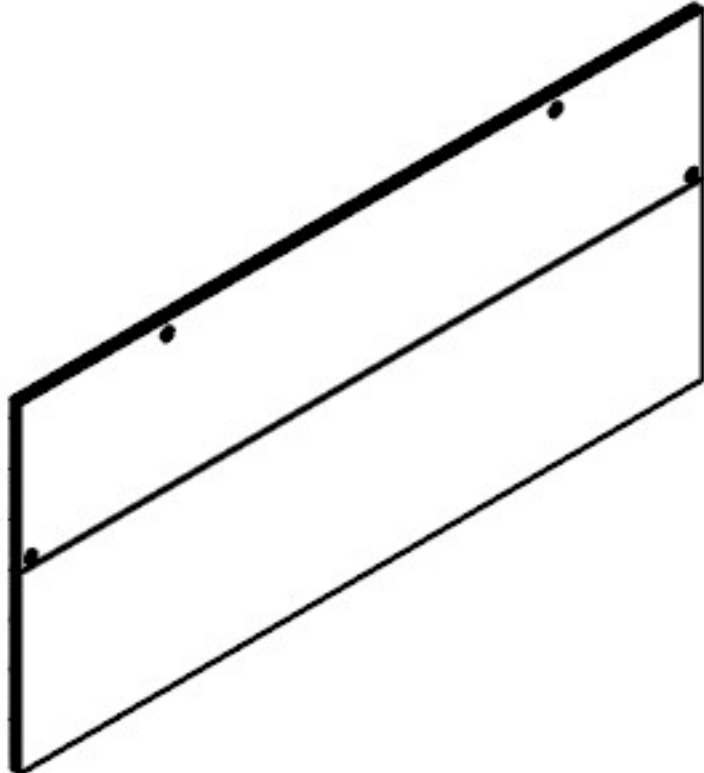

30" Versa Stand

Parts List

Part 1 X 1

Part 2 X 1

Part 3 X 1

Part 4 X 1

Part 5 X 1

Part 6 X 1

Part 7 X 1

Part 8 X 2

Ⓐ X 4
7/8" (2.2CM)

Ⓑ X 16
1 5/8" (4.2CM)

Ⓒ X 2

Step 1 .

Step 2 .

Step 3 .