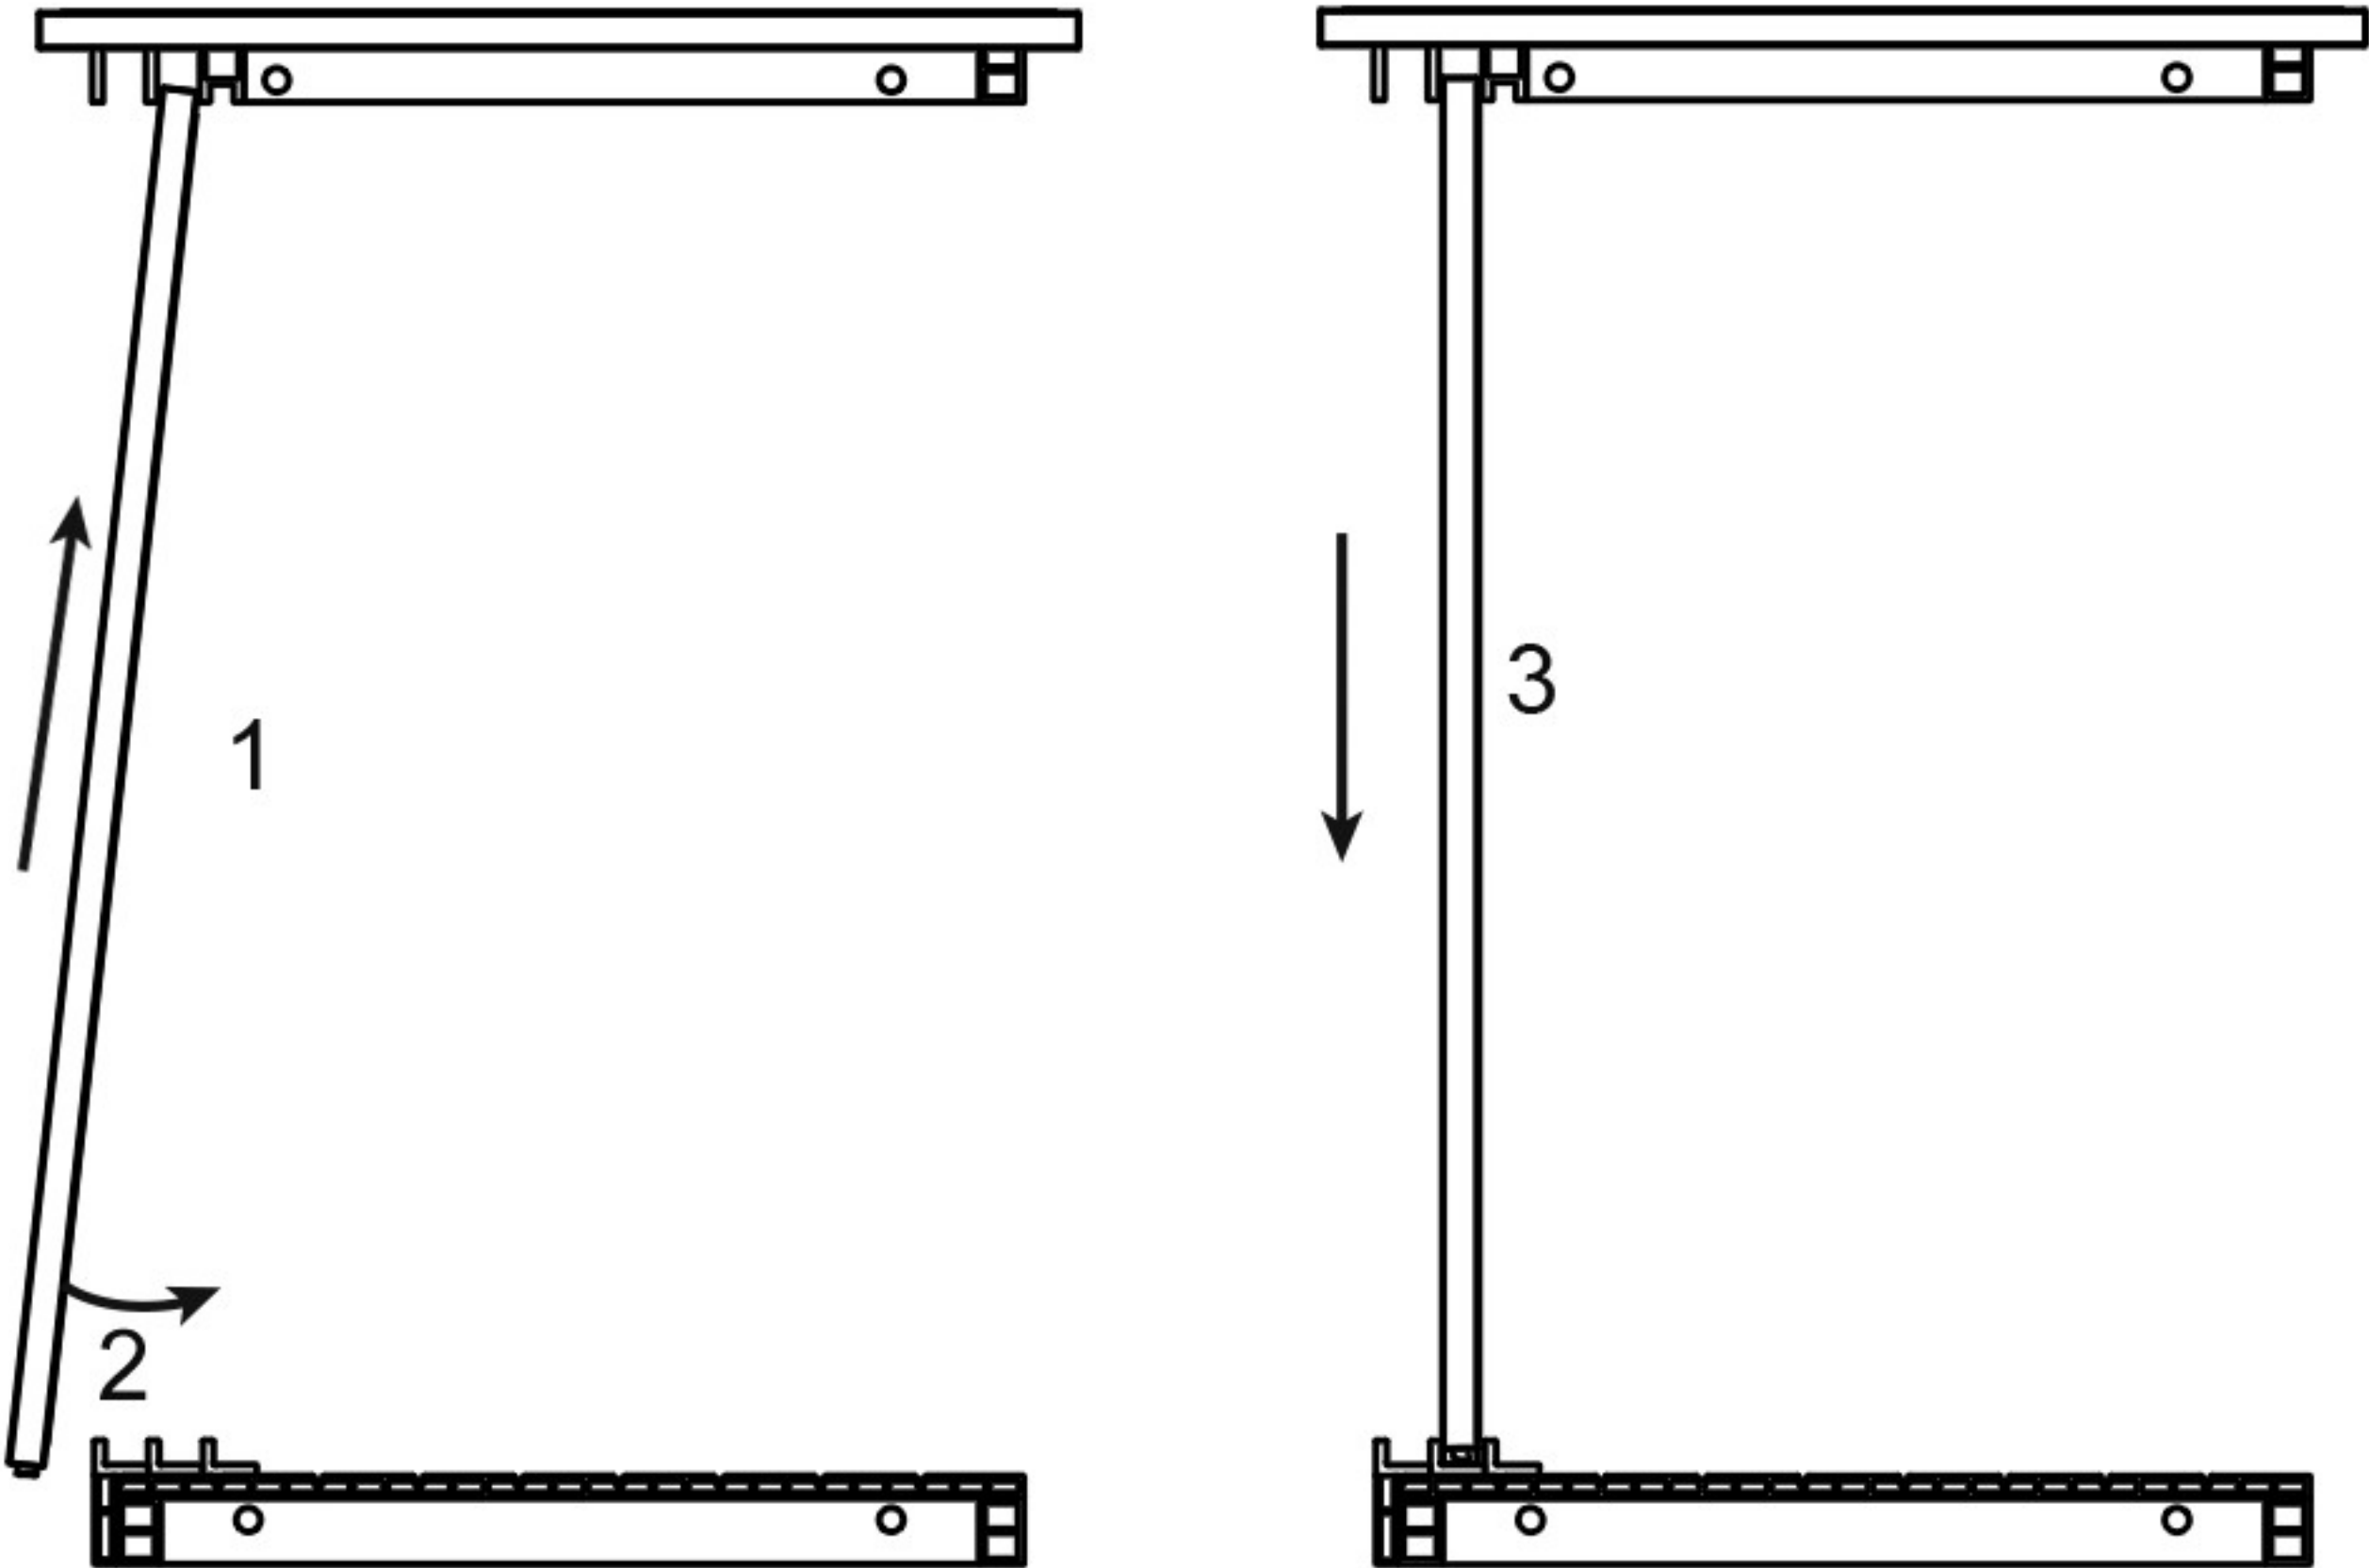

30" Versa Stand

Parts List

Part 1 X 1

Part 2 X 1

Part 3 X 1

Part 4 X 1

Part 5 X 1

Part 6 X 1

Part 7 X 1

Part 8 X 2

Ⓐ X 4
7/8" (2.2CM)

Ⓑ X 16
1 5/8" (4.2CM)

Ⓒ X 2

Step 1 .

Step 2 .

Step 3 .

Step 4 .

Step 5 .

Step 6 .

Step 7 .

Step 8 .

Complete .