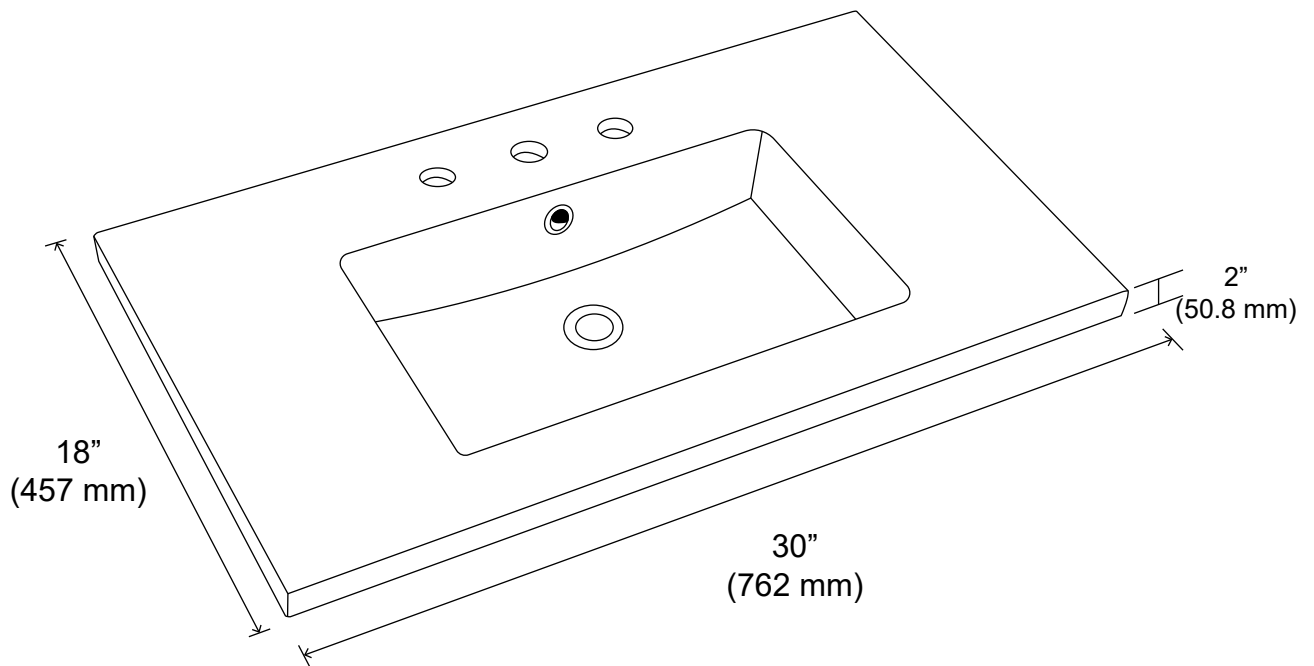

BELLATERRA HOME, LLC

Fine Hand-Crafted Wood Bathroom Vanities

Model: 50000M3-30-TOP

TOP VIEW

SIDE VIEW

NOTE: SINK STYLE, SHAPE, FAUCET HOLES, CUTOUT ON TOP, VANITY MAY VARY FROM THE PICTURE ABOVE. INSTRUCTIONAL PURPOSE ONLY.