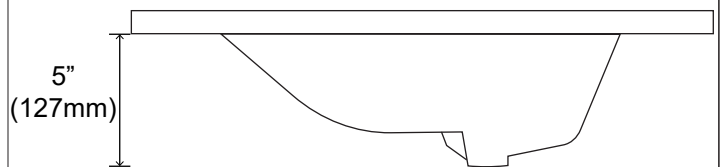

BELLATERRA HOME, LLC

Fine Hand-Crafted Wood Bathroom Vanities

Model: 50000M3-30-TOP

TOP VIEW

SIDE VIEW

NOTE: SINK STYLE, SHAPE, FAUCET HOLES, CUTOUT ON TOP, VANITY MAY VARY FROM THE PICTURE ABOVE. INSTRUCTIONAL PURPOSE ONLY.