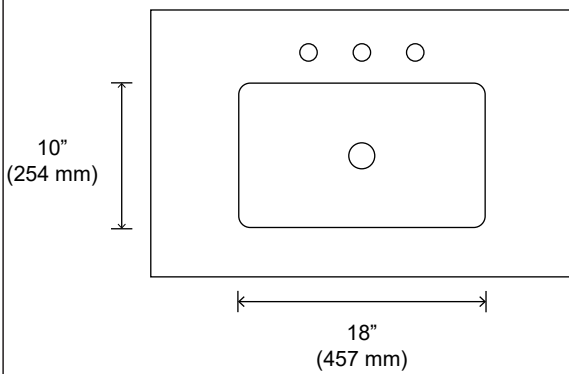

BELLATERRA HOME, LLC

Fine Hand-Crafted Wood Bathroom Vanities

Model: 50000M3-30-TOP

TOP VIEW

SIDE VIEW

NOTE: SINK STYLE, SHAPE, FAUCET HOLES, CUTOUT ON TOP, VANITY MAY VARY FROM THE PICTURE ABOVE. INSTRUCTIONAL PURPOSE ONLY.