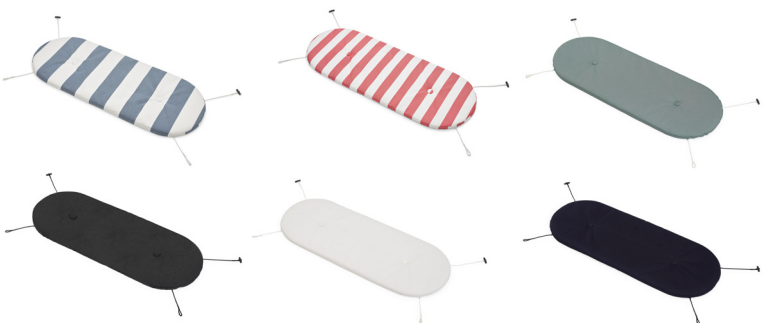

Toní Barfly

Toní Barfly raises the bar. This big brother of Toní Chair perfectly complements Haute Bistreau, for drinks or dinner that's a cut above the rest. Barfly always stands firmly on its feet, even when you are no longer able to. So take a seat and enjoy the view.

Nice to know!

- For indoor and outdoor use.
- Available in different colors.
- Material: aluminum.

Toní Chair

Toní Armchair

PRESS RELEASE

Toni Chair Pillow

Toni Bistreau

Toni Bankski

Toni Bankski Pillow

PRESS RELEASE

Toni Tavolo

Toni Tablo

Toni Candle Holder

Toni Haute Bistreau

Toni Barfly