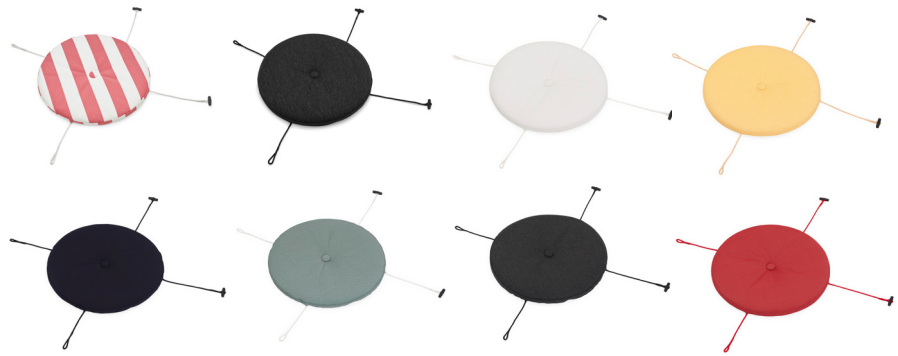

Toní Barfly

Toní Barfly raises the bar. This big brother of Toní Chair perfectly complements Haute Bistreau, for drinks or dinner that's a cut above the rest. Barfly always stands firmly on its feet, even when you are no longer able to. So take a seat and enjoy the view.

Nice to know!

- For indoor and outdoor use.
- Available in different colors.
- Material: aluminum.

Toní Chair

Toní Armchair

PRESS RELEASE

Toni Chair Pillow

Toni Bistreau

Toni Bankski