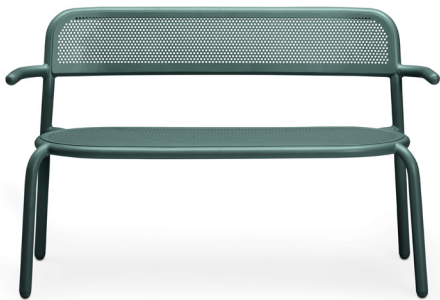

Toní Chair and Armchair

Toní Chair and Armchair are at your service. Just the one, six of them, or however many you like. These one-piece chairs are rock solid. And thanks to their high-quality coating they are corrosion-resistant, color-fast and wind- and weather-proof too. Being fabricated from lightweight aluminum, Tonís can easily be stacked or slid into place. So let that barbecue, drinks, or whatever, begin. Toní garden chairs are up for anything, and everything.

Toní Chair Pillow

Toní Chair Pillow is the perfect way to complement your Toní garden stool. All Chair Pillows are water-, stain- and UV-resistant. So no worries about spilling anything. And thanks to an anti-slip layer, you won't have to worry about losing your grip either. Not even if it gets really late. Relax, Toní's got your back (and your bottom).

Toní Barfly

Toní Barfly raises the bar. This big brother of Toní Chair perfectly complements Haute Bistreau, for drinks or dinner that's a cut above the rest. Barfly always stands firmly on its feet, even when you are no longer able to. So take a seat and enjoy the view.

Nice to know!

- For indoor and outdoor use.
- Available in different colors.
- Material: aluminum.

Toní Chair

Toní Armchair

PRESS RELEASE

Toni Chair Pillow

Toni Bistreau

Toni Bankski