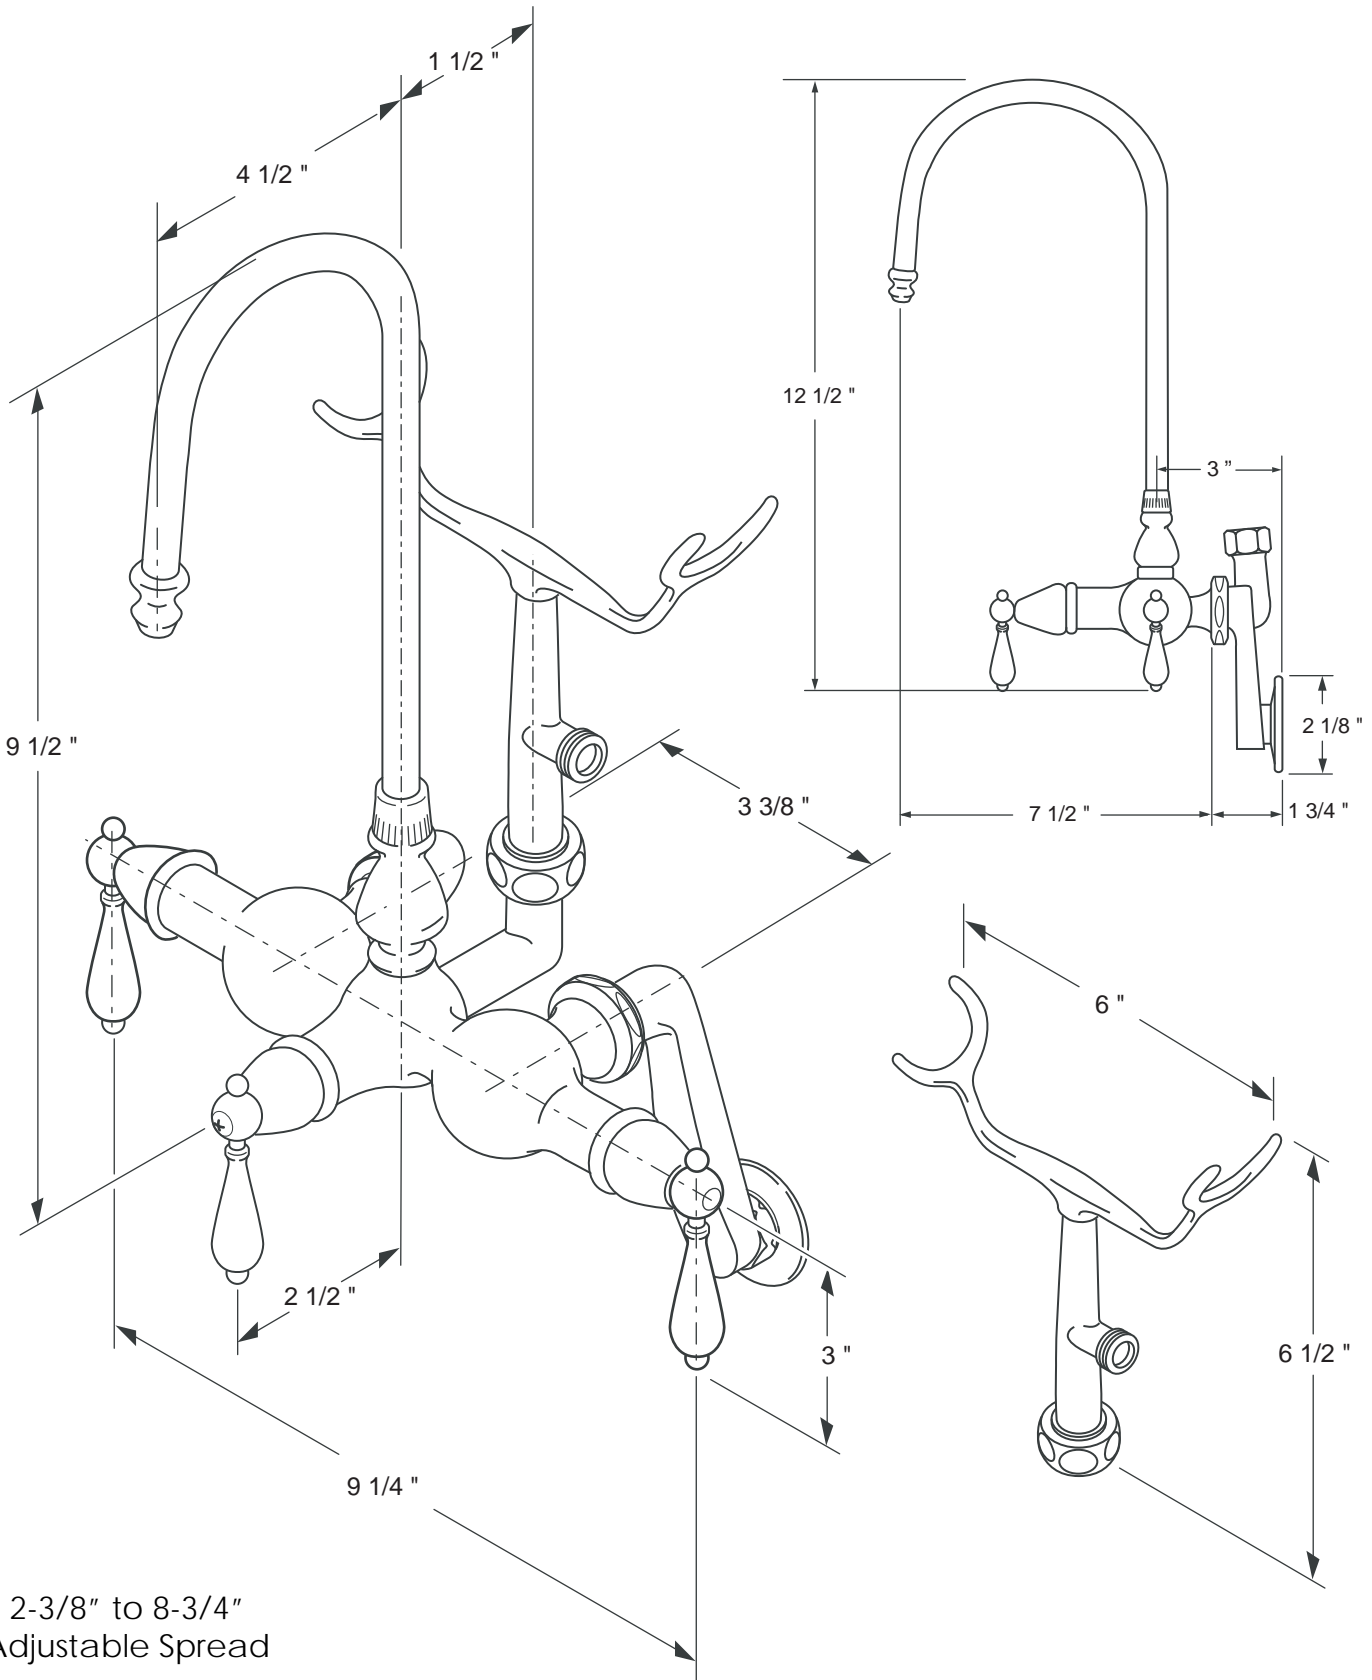

# Tub Faucet

## ASSEMBLY DIAGRAM

2-3/8" to 8-3/4"  
Adjustable Spread