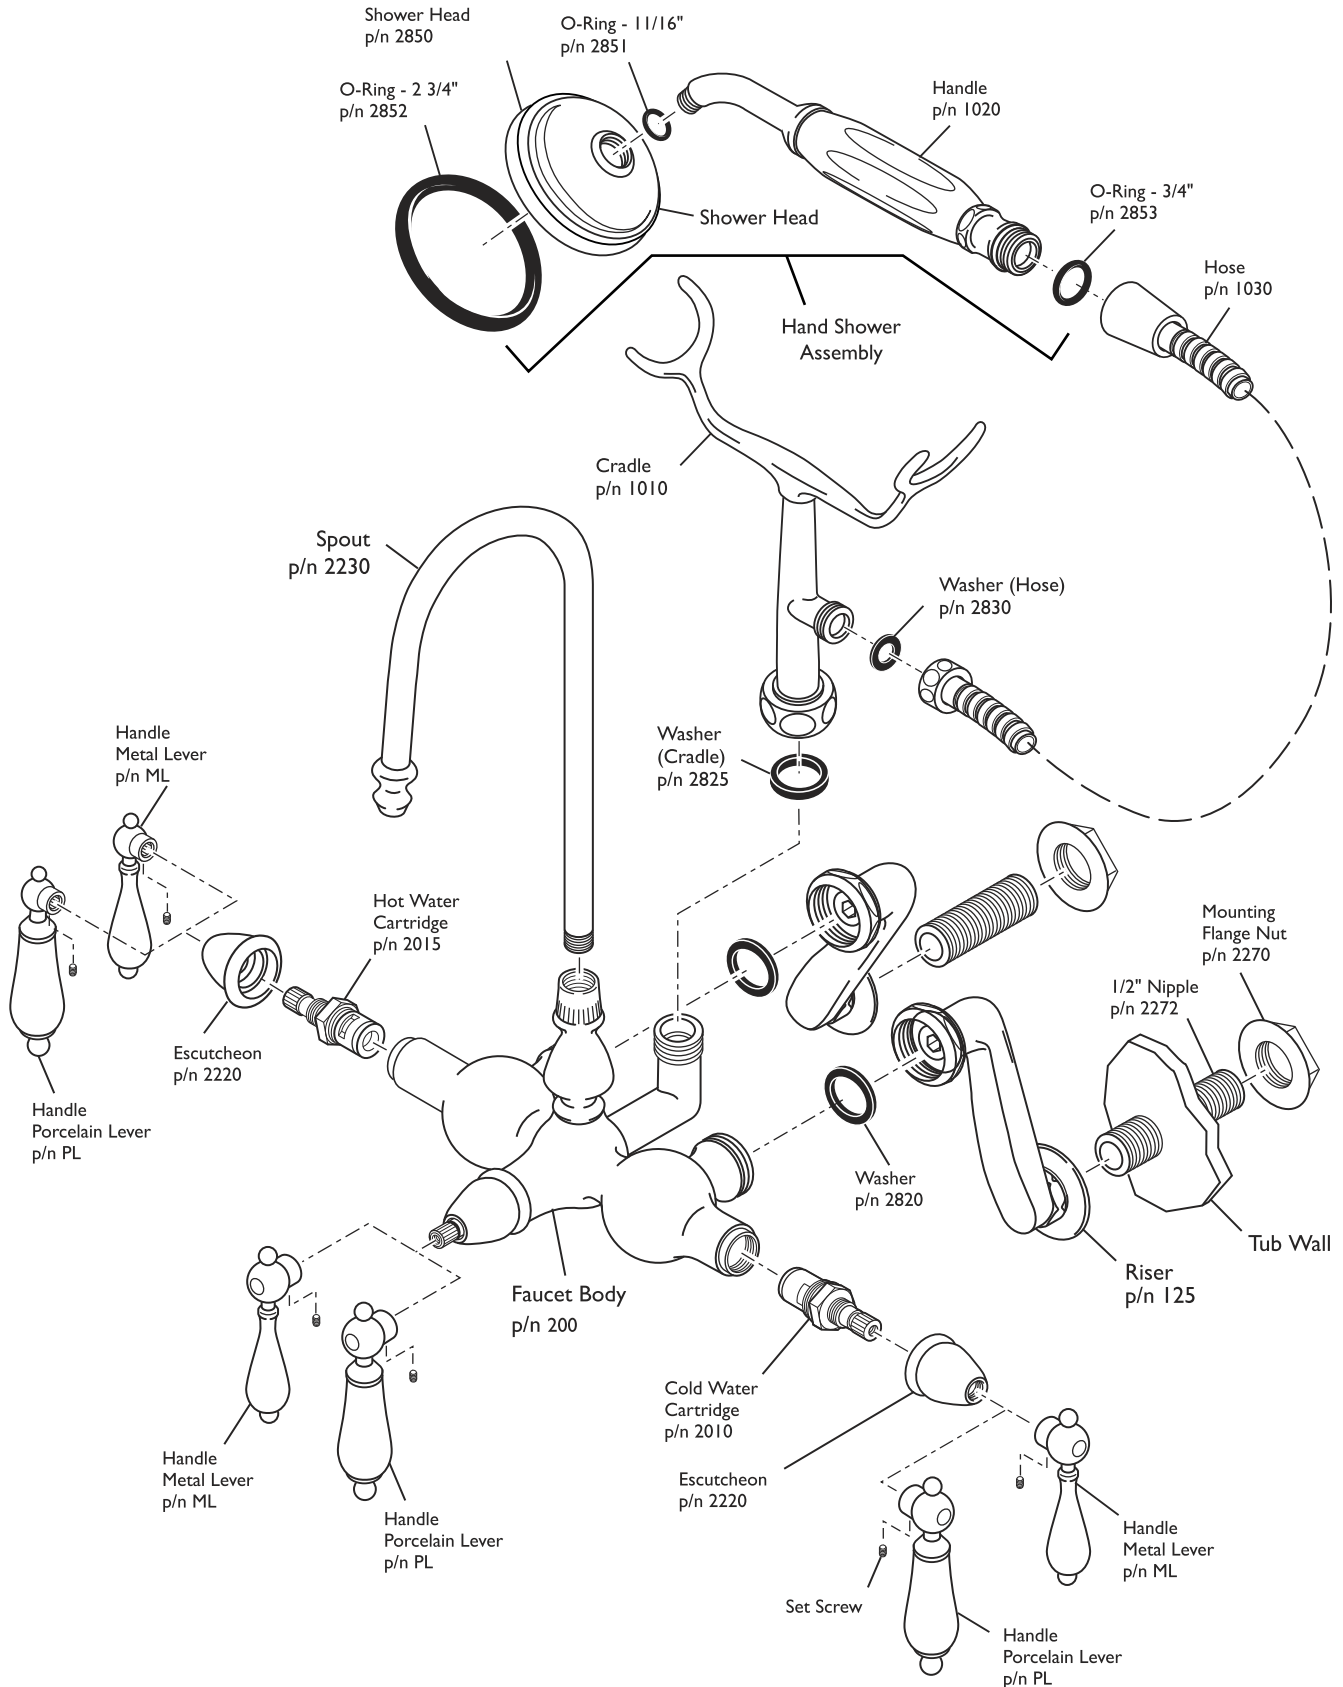

# Tub Faucet

## ASSEMBLY DIAGRAM

2-3/8" to 8-3/4"  
Adjustable Spread