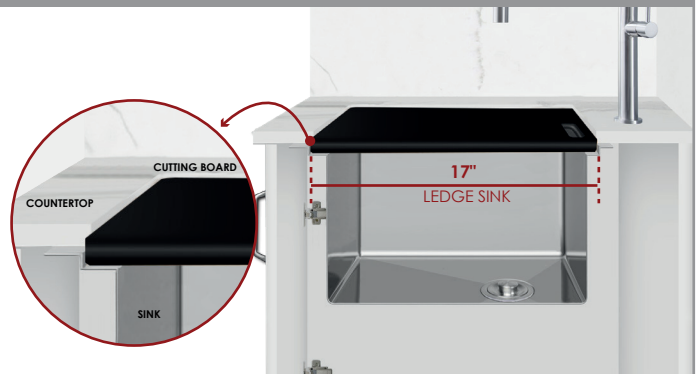

PERFECT FIT

WARRANTY

This product is covered by a year warranty. Consult our website for complete details.

Stylish International Inc.

www.stylishkb.com

[stylish.international.inc](https://www.instagram.com/stylish.international.inc)

care@stylishkb.com

+1-855-789-5352