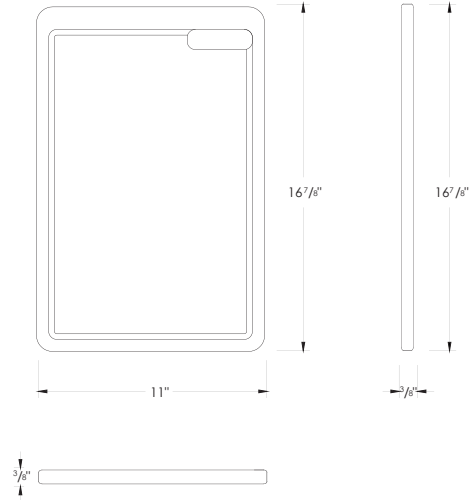

WORKSTATION SINK BLACK CUTTING BOARD

A-917
WOOD FIBER BOARD

DIMENSIONS

COLOUR

BLACK
(BK)

ECO-FRIENDLY

TOXIC-FREE

FITS WORKSTATION

PRODUCT DIMENSIONS

Length (L)	16 7/8"
Width (W)	11"
Thickness (T)	3/8"

SAFE ON KNIVES

KEEPS A RAZOR EDGE ON YOUR FAVOURITE KNIFE

EXTRA LARGE AND THICK

PROVIDING EXTRA DURABILITY, MANEUVERABILITY & EASY STORAGE