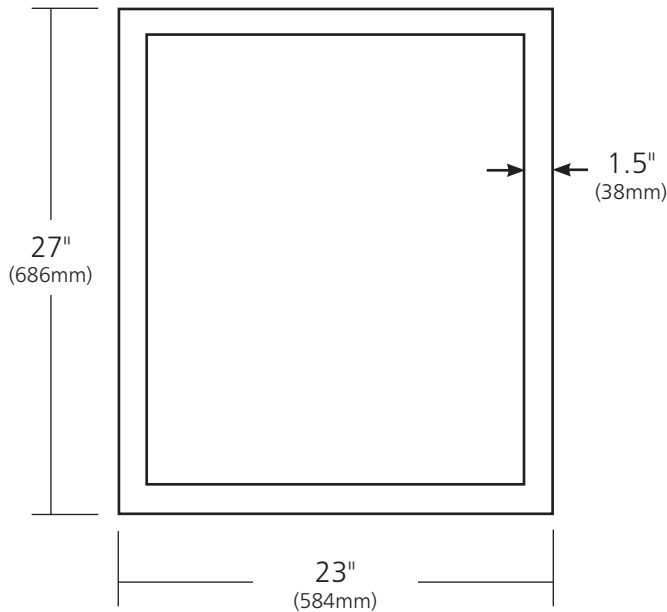

*SPECIFICATIONS*

**HAVANA MIRROR**

*Cuzco Collection*

MR508

**PRODUCT DETAILS**

- 23" x 27" (584mm x 686mm)
- Handcrafted, powder-coated steel frame
- Beveled glass

**INSTALLATION**

- Vertical or Horizontal
- Tabs for hanging integrated into back of frame

**COORDINATING PRODUCTS**

- Cuzco Vanity Collection

**IMPORTANT**

Due to the handcrafted nature of this product, it will vary in finish, texture, and other details. Dimensions may vary up to 1/2" (13mm).