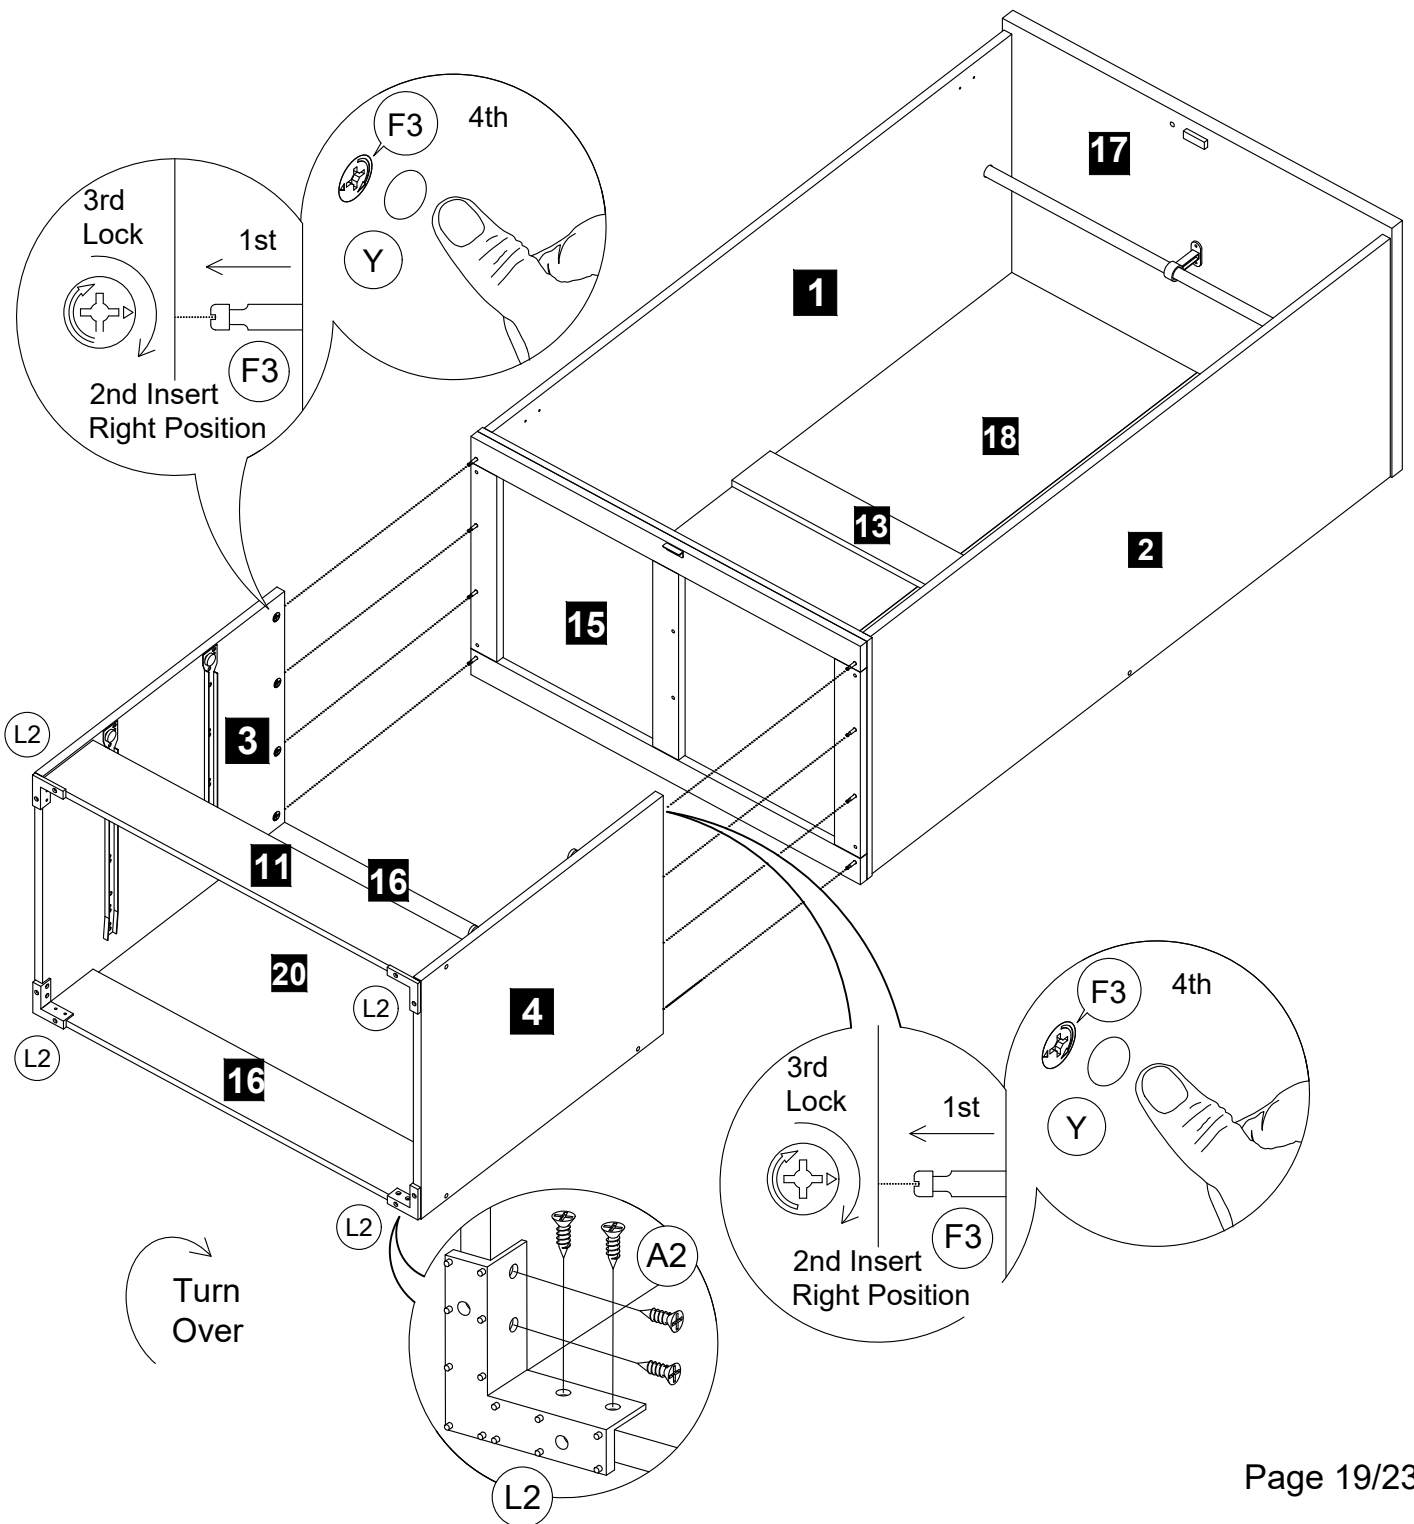

STEP 16

F2		Mini Fix 15mm	8 sets
Y		Crosshead Cover	8 pcs
L2		Plastic Leg L Shape	4 pcs
A2		Screw m3.5 x 14mm	16 pcs