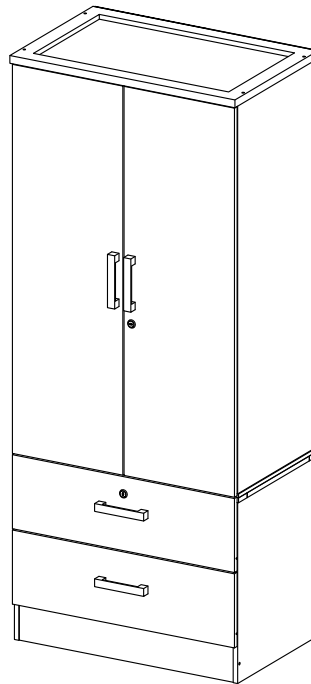

# Installation & Assembly

HARDWARE LIST			QTY (pcs)
A1		Screw m3.5 x 12mm	2
A2		Screw m3.5 x 14mm	86
A4		Screw m3.5 x 20mm	8
A7		Screw m4 x 30mm	8
A10		Screw m4 x 38mm	8
A13		Screw m4 x 65mm	4
A17		Crosshead Screw m6.3 x 40mm	8
A18		Crosshead Screw m6.3 x 50mm	4
A34		Euro Screw m5 x 8mm	8
C5		Square Lock Set	2 Sets
C8		Square Lock L Bracket	1
D4		Wood Dowel 6 x 25mm	20
E5		Soft Closing Hinge 5/8	4

E21		Anti-Tipping Pack	2 Set
D6		Wood Dowel 8 x 25mm	2
F2		Mini Fix 15mm	16 Sets
H21		Handle 128mm	4
L2		Plastic Leg L Shape	4
M7		Drawer Metal Slide 400mm	2 Sets
N1		Allen Key	1
P		Hanging Steel Pipe 18mm x 727mm	1
P1		Hanger 21	1
R2		Single Plastic Cap	24
S1		Door Catches	1
S2		Door Stopper	1
Y		Crosshead Cover	16

### Parts List

1	Big Side Panel (L)	1 pc	11	Crossbar Panel	1 pcs
2	Big Side Panel (R)	1 pc	12	Drawer Back Board	2 pcs
3	Small Side Panel (L)	1 pc	13	Small Crossbar	1 pc
4	Small Side Panel (R)	1 pc	14	Drawer Crossbar	2 pcs
5	Door Panel (L)	1 pc	15	Base Panel	1 pc
6	Door Panel (R)	1 pc	16	Big Crossbar	2 pcs
7	Drawer Front Panel (Lock)	1 pc	17	Top Panel	1 pc
8	Drawer Front Panel	1 pc	18	Backboard	2 pcs
9	Drawer Side Panel (L)	2 pcs	19	Drawer Bottom Panel	2 pcs
10	Drawer Side Panel (R)	2 pcs	20	Small Backboard	1 pcs