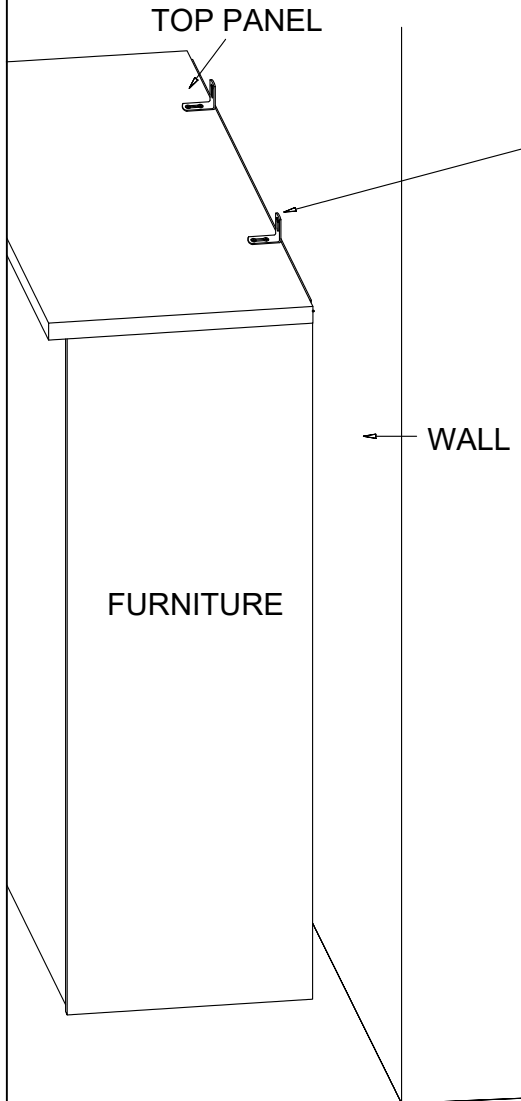

FITTING OF TIPOVER RESTRAINT KIT

The Tipover Restraint Kit is highly recommended for this piece of furniture.

(Please take this into extra consideration around young toddlers and children)

STEP 1:

- Attach the mounting bracket (a) to the the top panel near the edge of the side of the unit.
- Screw (b) through the two holes of (a).