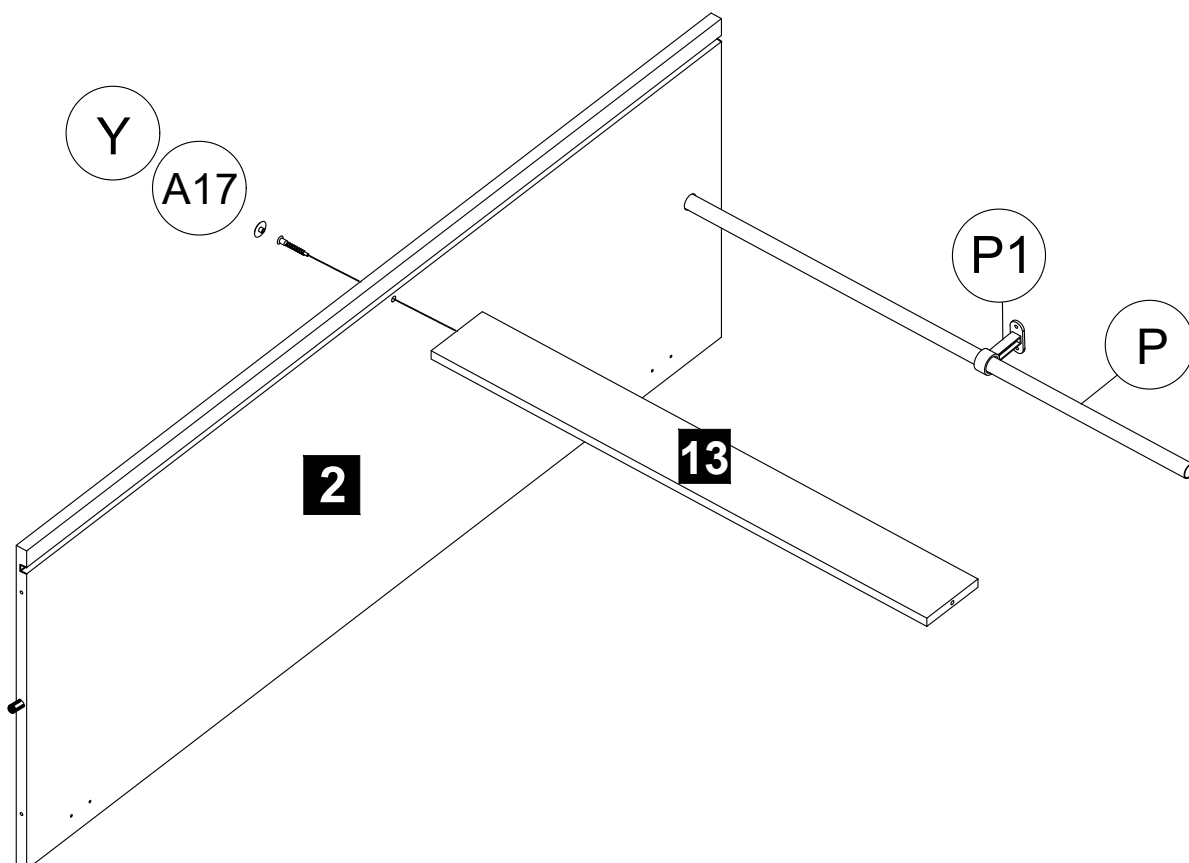

STEP 8

P1		Hanger 21	1 pc
P		Hanging Steel Pipe 18mm x 727mm	1 pc
A17		Crosshead Screw m6.3 x 40mm	1 pcs
Y		Crosshead Cover	1 pcs