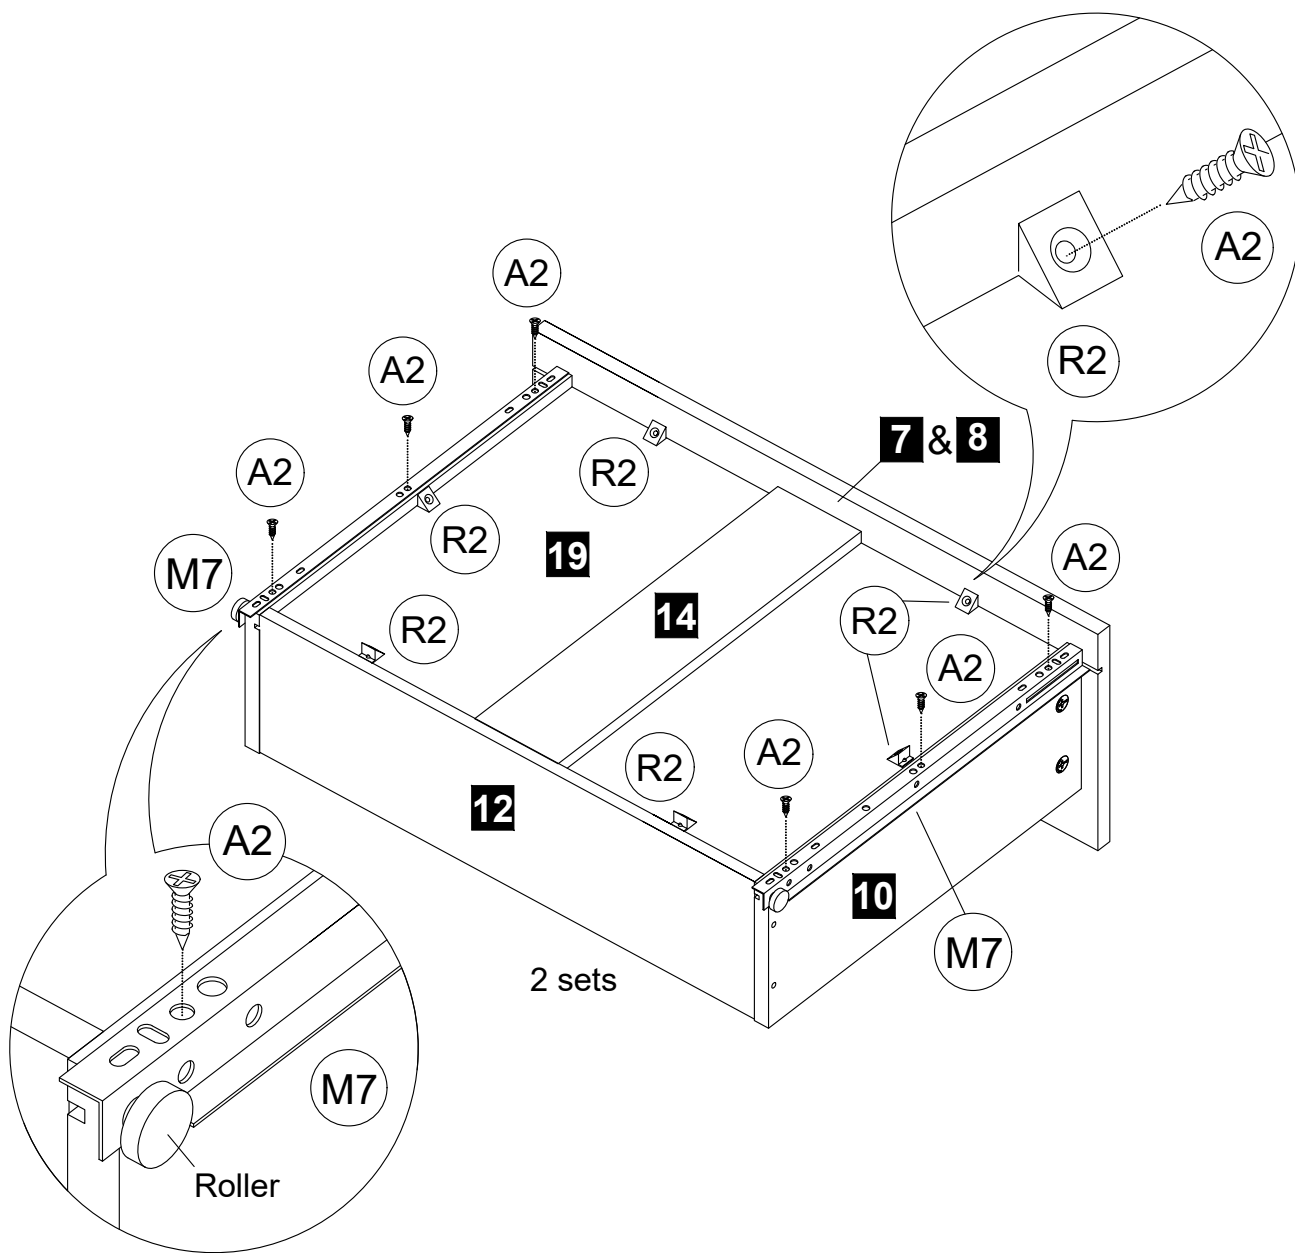

STEP 4

A2		Screw m3.5 x 14mm	24 pcs
M7		Drawer Metal Slide 400mm	2 sets
R2		Single Plastic Cap	12 pcs