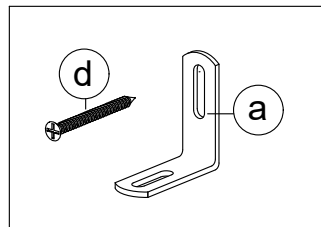

STEP 3:

- Attach to the mounting bracket (a) to the wall plug (c) through the hole by using (d).