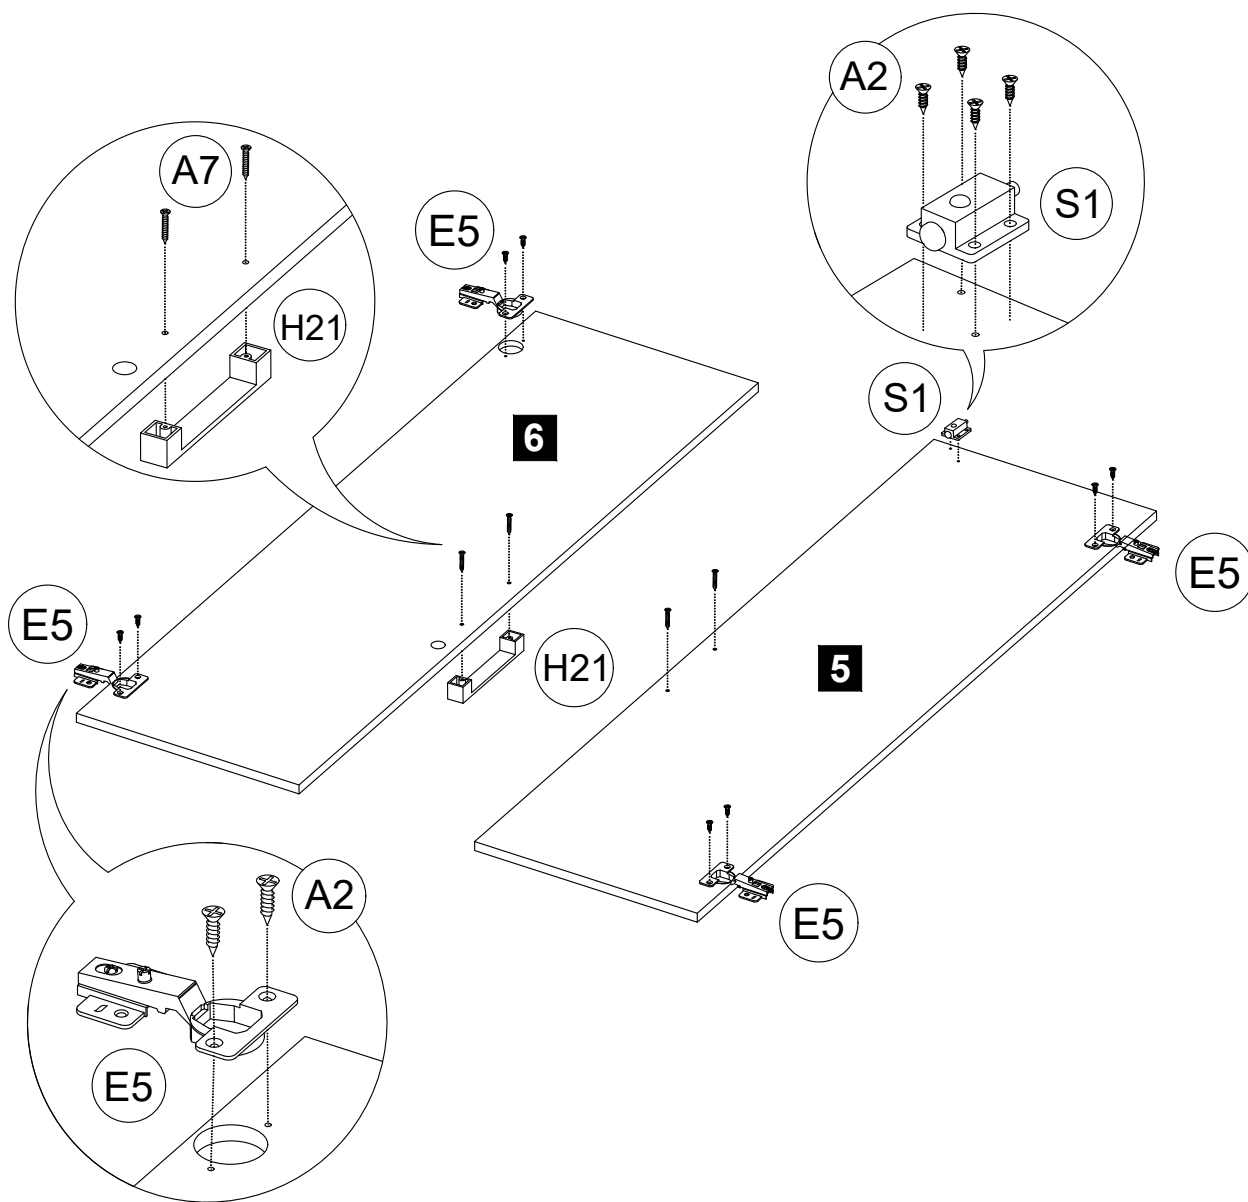

STEP 5

A2		Screw m3.5 x 14mm	12 pcs
A7		Screw m4 x 30mm	4 pcs
E5		Soft Closing Hinge 5/8	4 pcs
H21		Handle 128mm	2 pcs
S1		Door Catches	1 pc