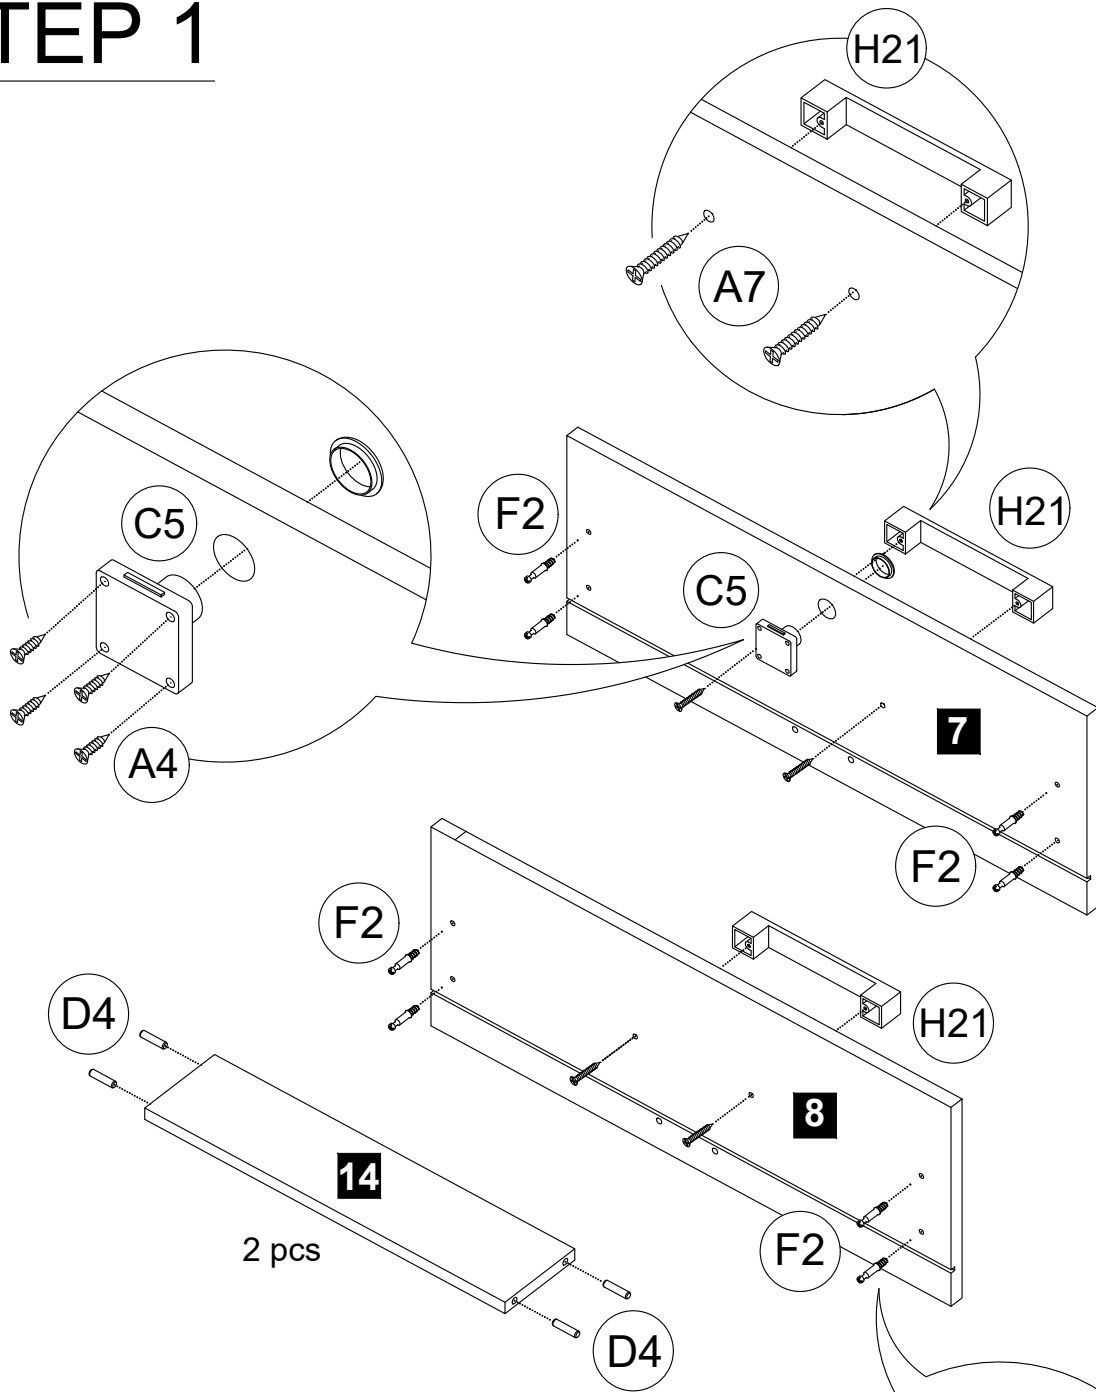

# Installation & Assembly

Place your screw on top of the scale to identify their size.

### Parts List

1	Big Side Panel (L)	1 pc	11	Crossbar Panel	1 pcs
2	Big Side Panel (R)	1 pc	12	Drawer Back Board	2 pcs
3	Small Side Panel (L)	1 pc	13	Small Crossbar	1 pc
4	Small Side Panel (R)	1 pc	14	Drawer Crossbar	2 pcs
5	Door Panel (L)	1 pc	15	Base Panel	1 pc
6	Door Panel (R)	1 pc	16	Big Crossbar	2 pcs
7	Drawer Front Panel (Lock)	1 pc	17	Top Panel	1 pc
8	Drawer Front Panel	1 pc	18	Backboard	2 pcs
9	Drawer Side Panel (L)	2 pcs	19	Drawer Bottom Panel	2 pcs
10	Drawer Side Panel (R)	2 pcs	20	Small Backboard	1 pcs

**\*EACH PART IS LABELLED ACCORDING TO THE PARTS LIST\***

Before starting assembly  
please verify if all parts and  
hardware are included

MADE IN MALAYSIA

Page 3/23

# STEP 1

A4		Screw m3.5 x 20mm	4 pcs
A7		Screw m4 x 30mm	4 pcs
C5		Square Lock Set	1 set
D4		Wood Dowel 6 x 25mm	8 pcs
F2		Mini Fix Bolt	8 pcs
H21		Handle 128mm	2 pcs