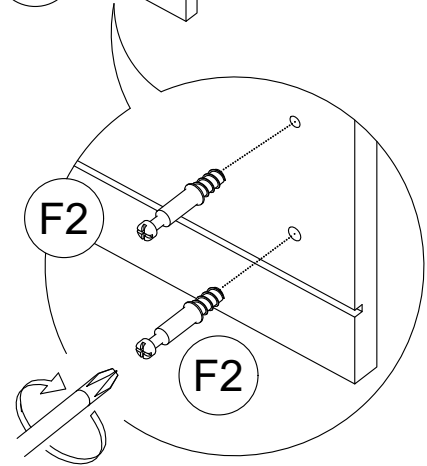

# Installation & Assembly

Place your screw on top of the scale to identify their size.

### Parts List

1	Big Side Panel (L)	1 pc	11	Crossbar Panel	1 pcs
2	Big Side Panel (R)	1 pc	12	Drawer Back Board	2 pcs
3	Small Side Panel (L)	1 pc	13	Small Crossbar	1 pc
4	Small Side Panel (R)	1 pc	14	Drawer Crossbar	2 pcs
5	Door Panel (L)	1 pc	15	Base Panel	1 pc
6	Door Panel (R)	1 pc	16	Big Crossbar	2 pcs
7	Drawer Front Panel (Lock)	1 pc	17	Top Panel	1 pc
8	Drawer Front Panel	1 pc	18	Backboard	2 pcs
9	Drawer Side Panel (L)	2 pcs	19	Drawer Bottom Panel	2 pcs
10	Drawer Side Panel (R)	2 pcs	20	Small Backboard	1 pcs

**\*EACH PART IS LABELLED ACCORDING TO THE PARTS LIST\***

Before starting assembly  
please verify if all parts and  
hardware are included

MADE IN MALAYSIA

Page 3/23

# STEP 1

A4		Screw m3.5 x 20mm	4 pcs
A7		Screw m4 x 30mm	4 pcs
C5		Square Lock Set	1 set
D4		Wood Dowel 6 x 25mm	8 pcs
F2		Mini Fix Bolt	8 pcs
H21		Handle 128mm	2 pcs