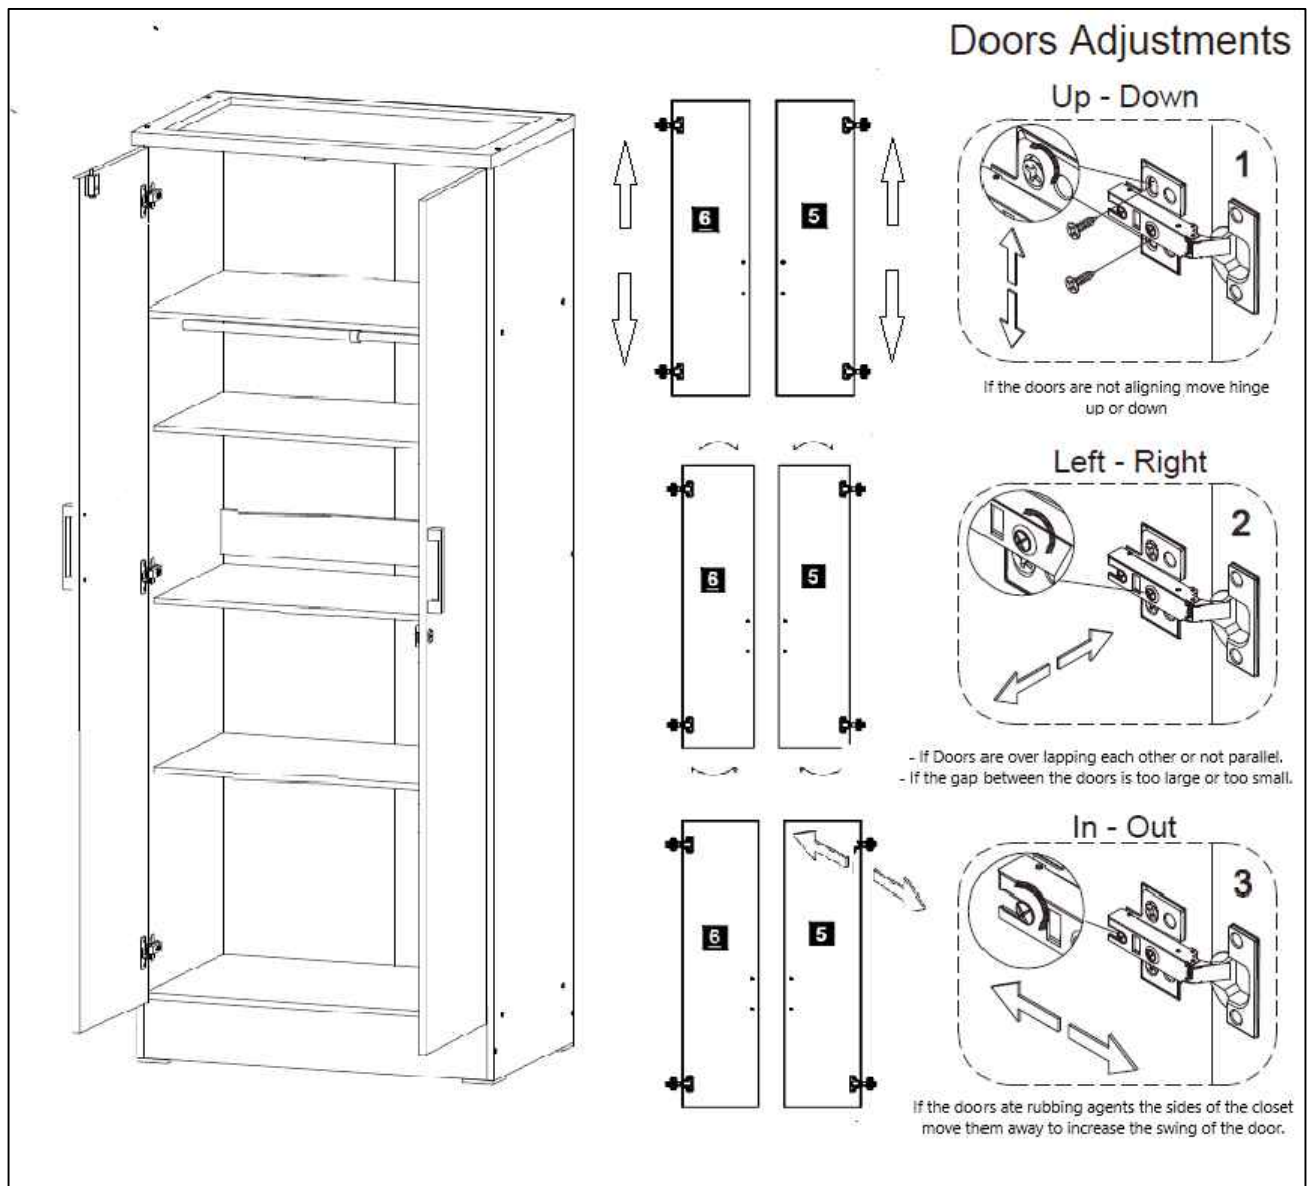

DOOR ADJUSTMENT