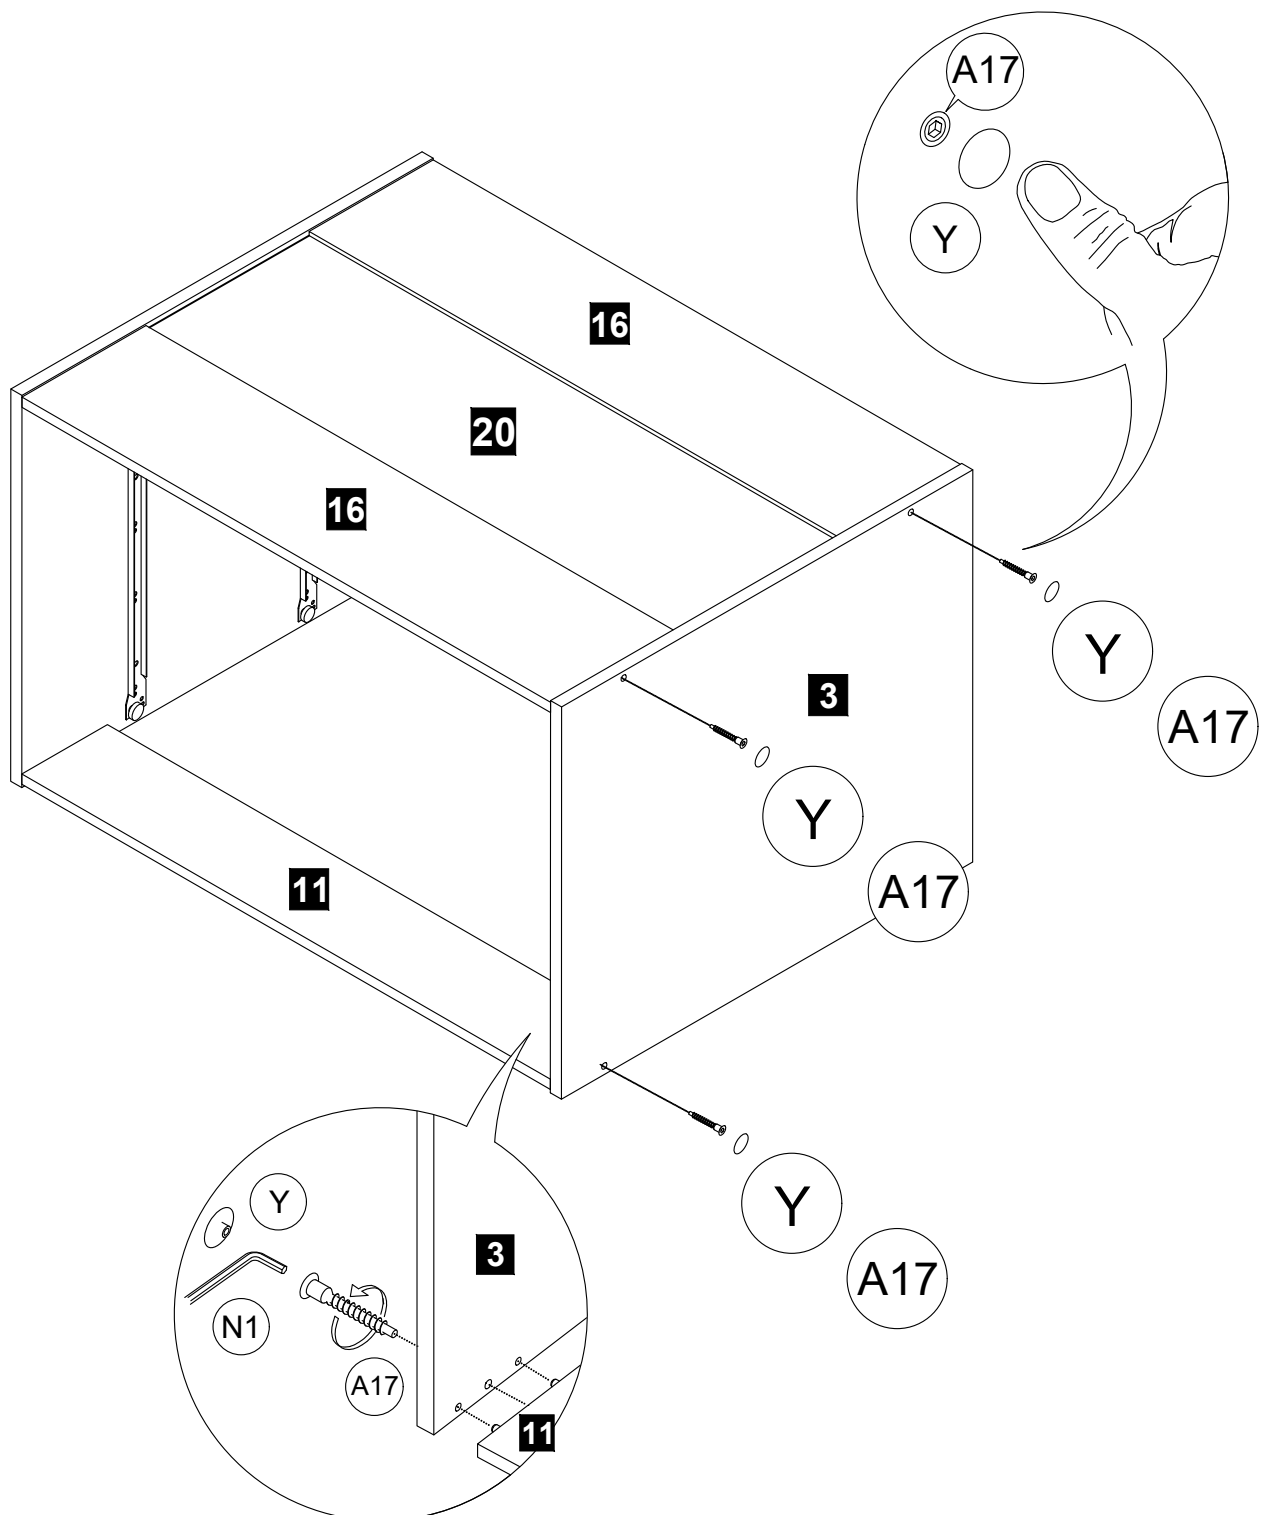

STEP 14

A17		Crosshead Screw m6.3 x 40mm	3 pcs
N1		Allen Key	1 pc
Y		Crosshead Cover	3 pcs