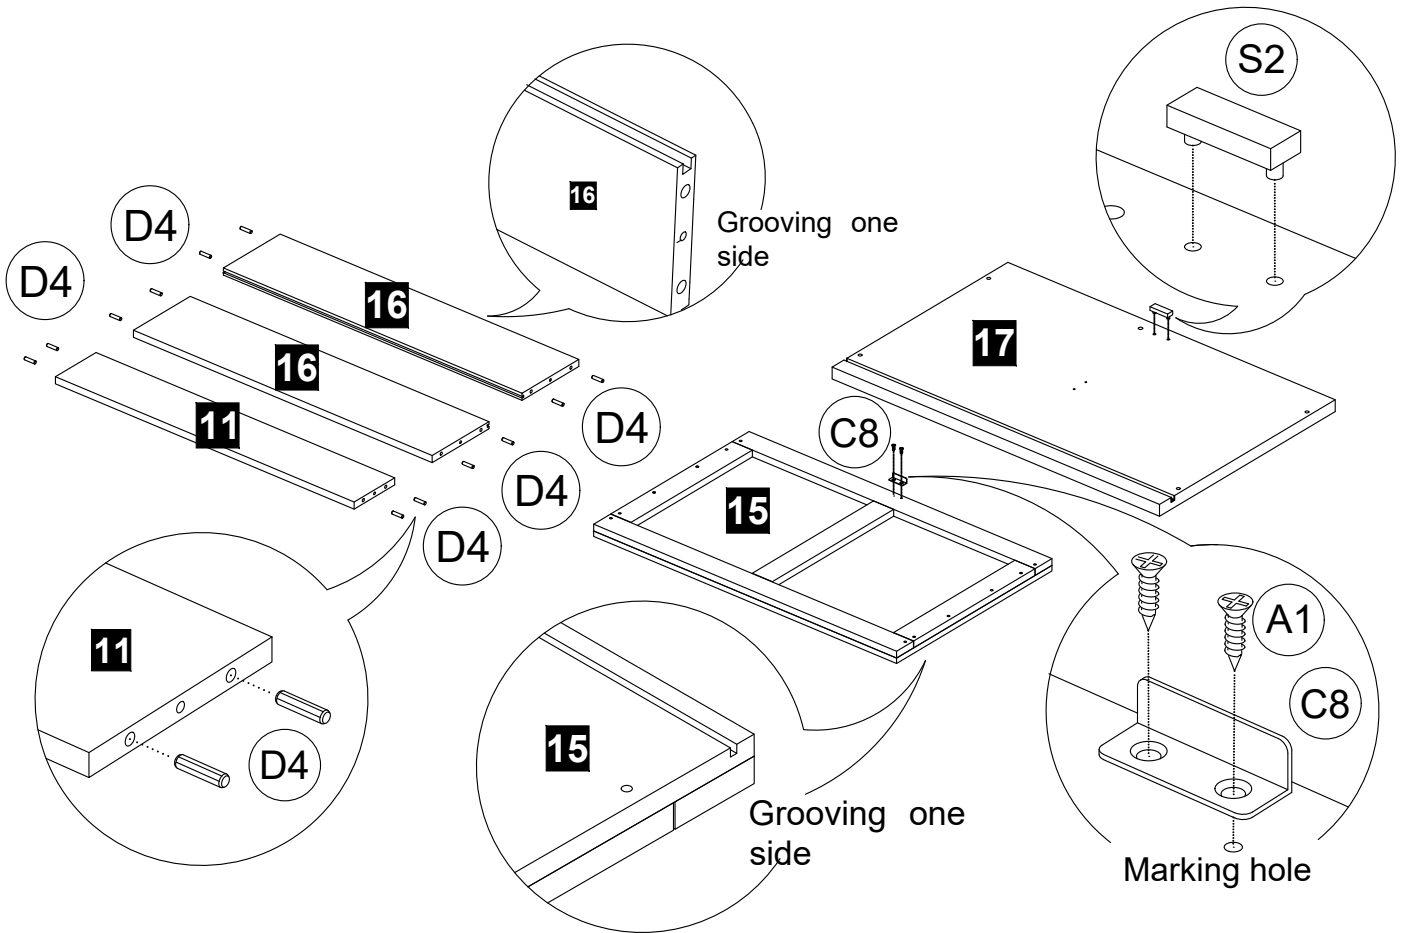

STEP 7

A1		Screw m3.5 x 12mm	2 pcs
C8		Square Lock L Bracket	1 pc
S2		Door Stopper	1 pc
D4		Wood Dowel 6 x 25mm	12 pcs