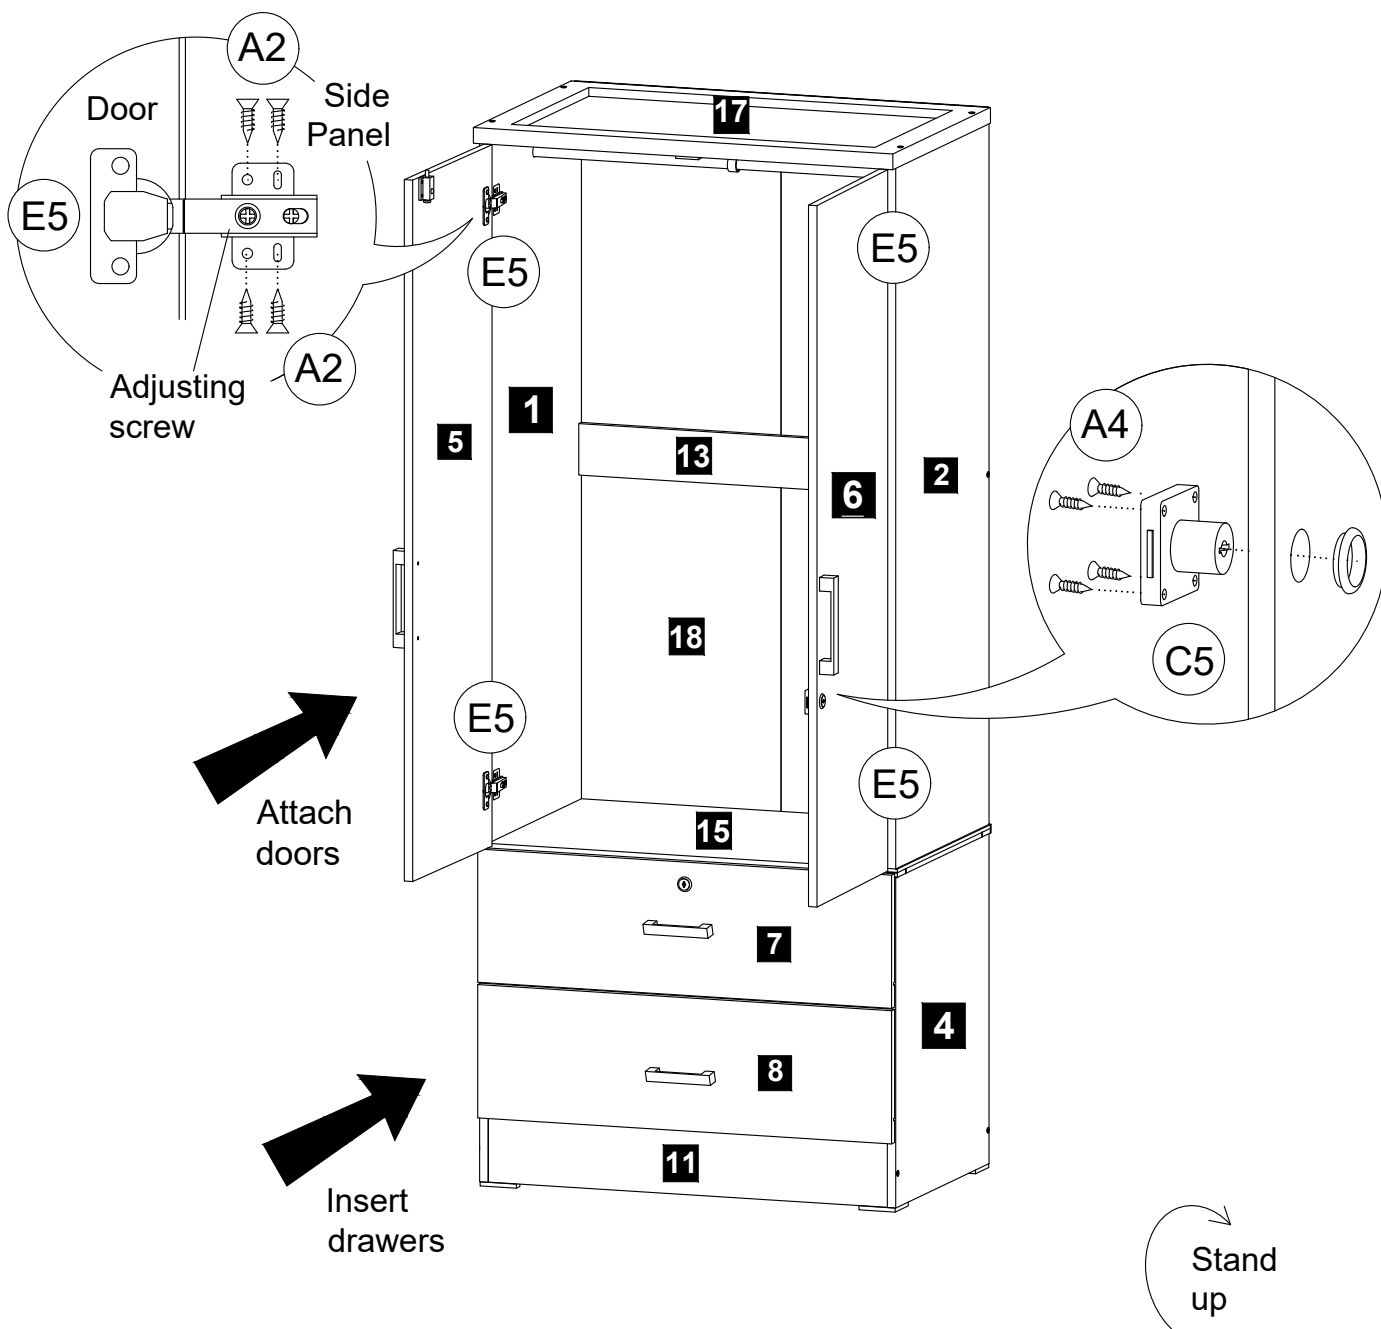

STEP 17

A2		Screw m3.5 x 14mm	16 pcs
A4		Screw m3.5 x 20mm	4 pcs
C5		Square Lock Set	1 set
E5		Soft Closing Hinge 5/8	4 pcs