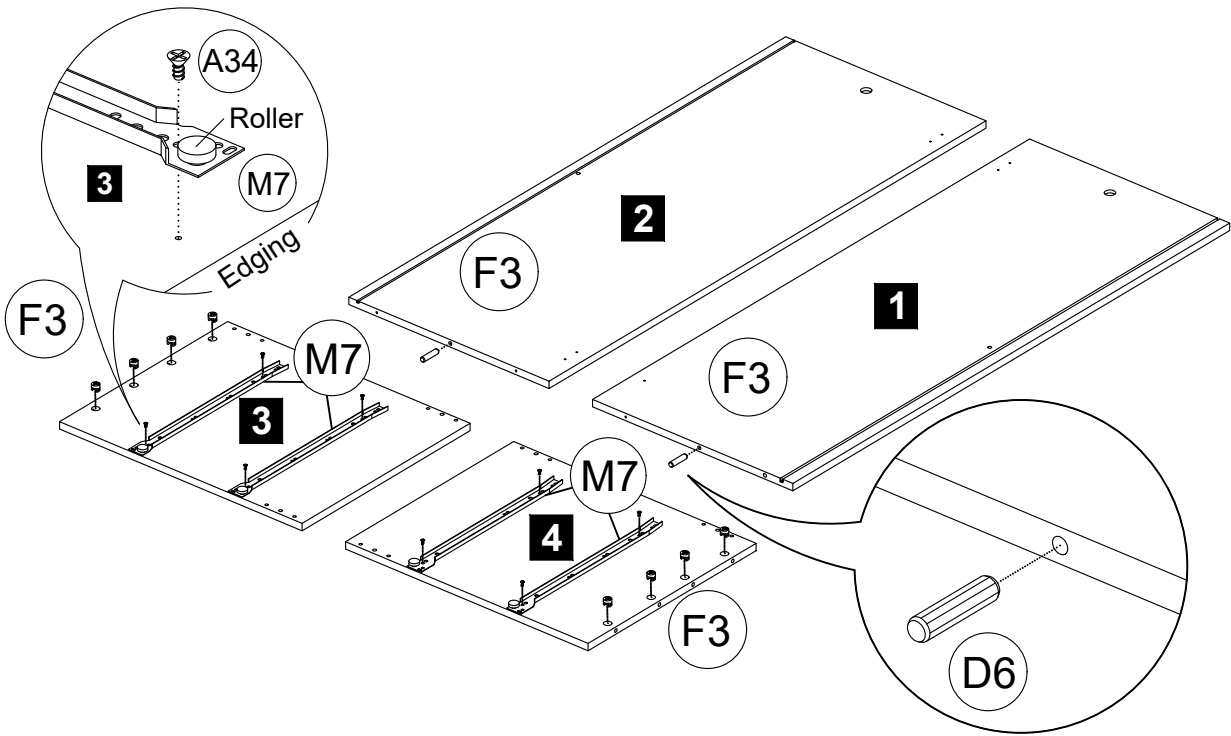

STEP 6

A34		Euro Screw m5 x 8mm	8 pcs
M7		Drawer Metal Slide 400mm	2 sets
F3		Mini Fix Cam	8 pcs
D6		Wood Dowel 8 x 25mm	2 pcs