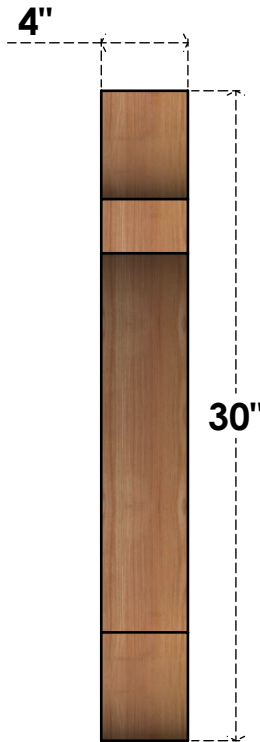

BRC04X30X30OLY00RWR

4"W X 30"D X 30"H OLYMPIC ROUGH SAWN BRACE, WESTERN RED CEDAR

SIDE

FRONT

EKENA MILLWORK
 2300 WEST MAIN ST.
 CLARKSVILLE, TX 75426
 TOLL FREE: 866-607-0453
 WWW.EKENAMILLWORK.COM

NOTES

1. INSTALLATION TO BE COMPLETED IN ACCORDANCE WITH MANUFACTURER'S SPECIFICATIONS.
2. DRAWING MAY NOT BE TO SCALE
3. THIS DRAWING IS INTENDED FOR DESIGN AND PLANNING PURPOSES ONLY.
4. ALL INFORMATION CONTAINED HEREIN WAS CURRENT AT THE TIME OF DEVELOPMENT BUT MUST BE REVIEWED AND APPROVED BY THE PRODUCT MANUFACTURER TO BE CONSIDERED ACCURATE.
5. PRODUCTS ARE NOT KILN DRIED. THIS ITEM IS UNIQUE AND WILL CONTAIN THE NATURAL VARIATIONS THAT THE WOOD SPECIES OFFERS. THIS MAY RESULT IN VARIATIONS UP TO 1/4"