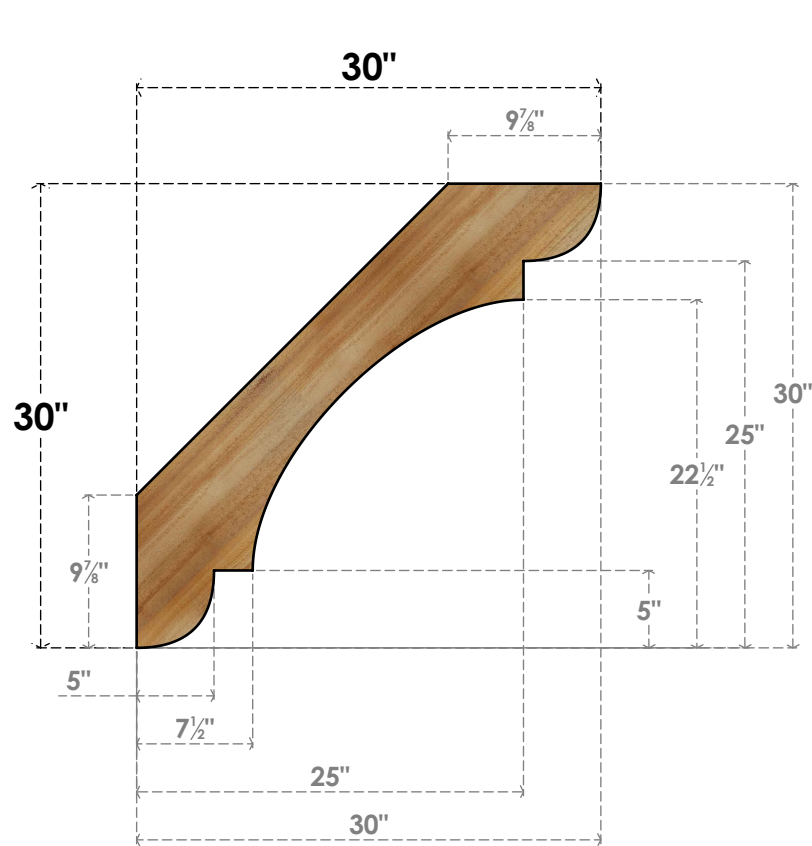

BRC04X30X30OLY00RWR

4"W X 30"D X 30"H OLYMPIC ROUGH SAWN BRACE, WESTERN RED CEDAR

SIDE

FRONT

EKENA MILLWORK
 2300 WEST MAIN ST.
 CLARKSVILLE, TX 75426
 TOLL FREE: 866-607-0453
 WWW.EKENAMILLWORK.COM

NOTES

1. INSTALLATION TO BE COMPLETED IN ACCORDANCE WITH MANUFACTURER'S SPECIFICATIONS.
2. DRAWING MAY NOT BE TO SCALE
3. THIS DRAWING IS INTENDED FOR DESIGN AND PLANNING PURPOSES ONLY.
4. ALL INFORMATION CONTAINED HEREIN WAS CURRENT AT THE TIME OF DEVELOPMENT BUT MUST BE REVIEWED AND APPROVED BY THE PRODUCT MANUFACTURER TO BE CONSIDERED ACCURATE.
5. PRODUCTS ARE NOT KILN DRIED. THIS ITEM IS UNIQUE AND WILL CONTAIN THE NATURAL VARIATIONS THAT THE WOOD SPECIES OFFERS. THIS MAY RESULT IN VARIATIONS UP TO 1/4"