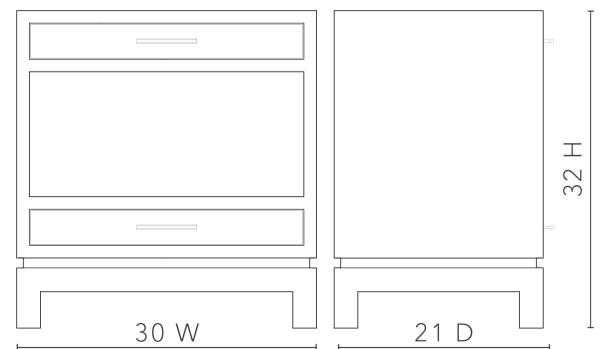

Florence 2-Drawer End Table, Selvage Blue

FNC-120-5138-894

- 30W x 21D x 32H
- Clear Lacquered Grasscloth
- Satin Bronze Finished Cast Metal
- Finished Back, Soft Close Undermount Glides

Sand
White

Selvage
Blue