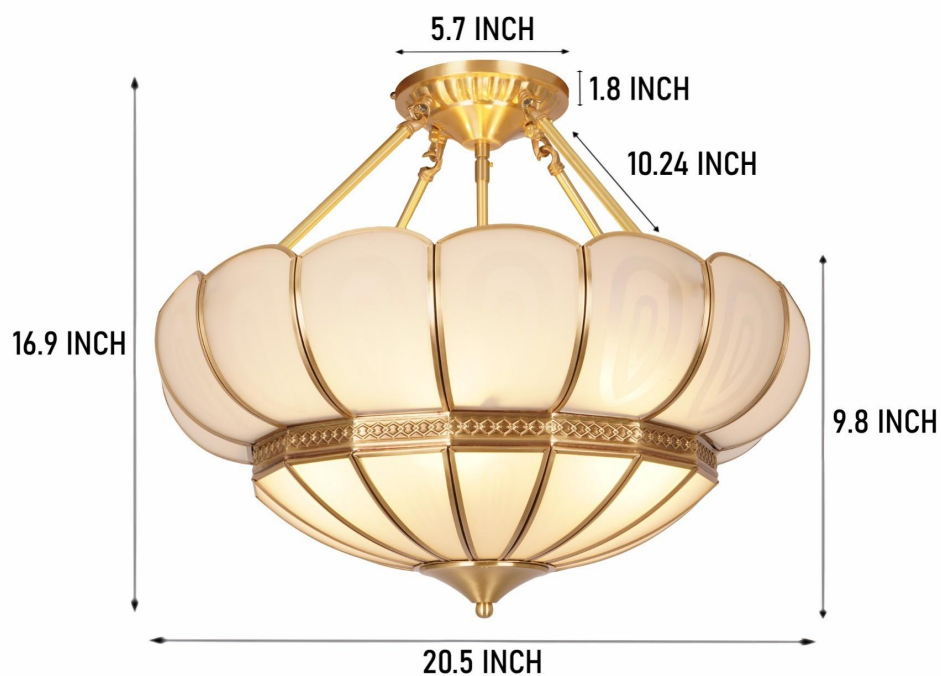

PRODUCT DIMENSION

E26 BASE X4

(INCLUDES 4 WARM LIGHT BULB)