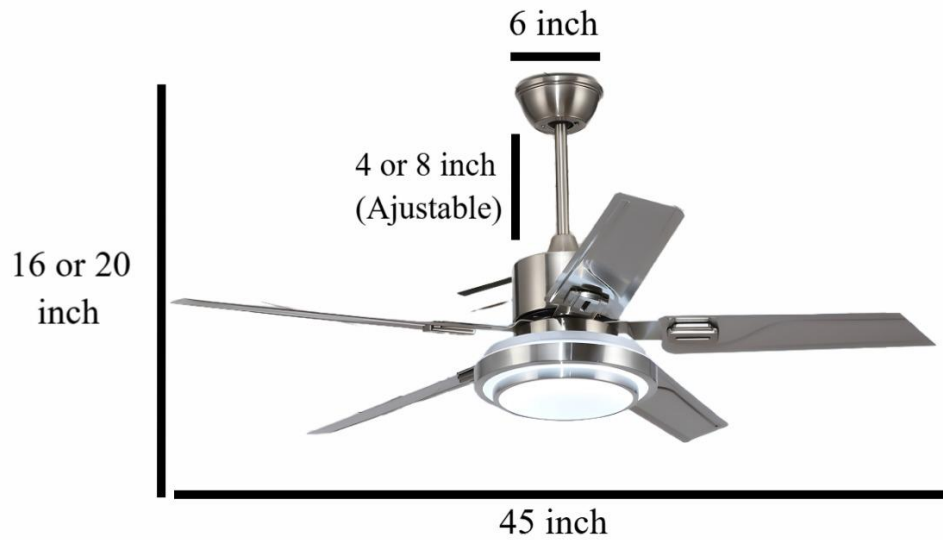

Product Information

Product Information:

LED light three-tone light (whitelight, neutral light, warm light)

LED light sheet wattage (36W)

lumens (3500K)

airflow (CFM) air fow in 5000CFM