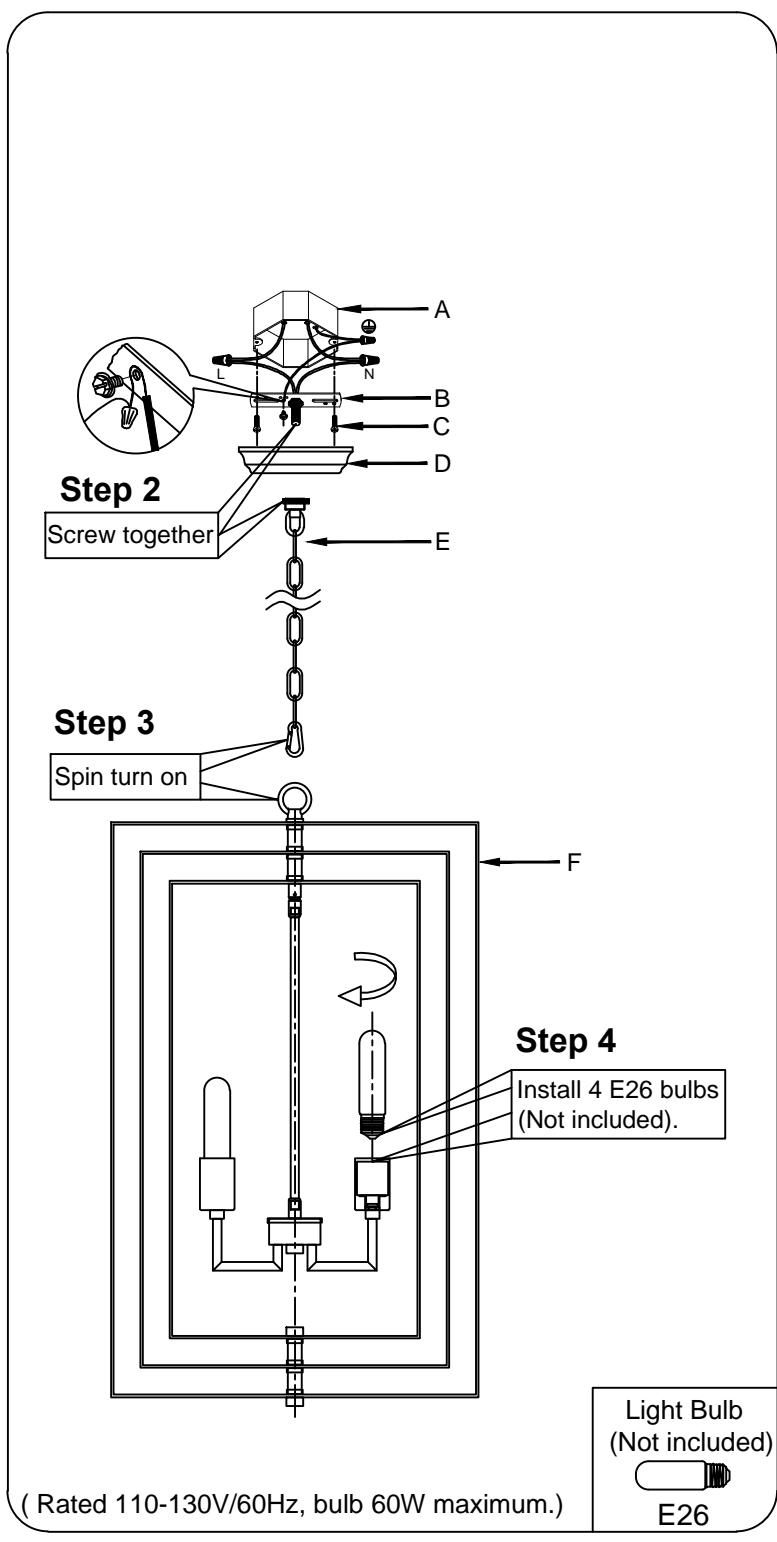

Assembly & Installation Instructions

Warning: If any special control devices are used with this fixture, follow the instructions carefully to assure full compliance with N.E.C.requirements. If there are any questions, contact a qualified electric contractor.

WIRE CONNECTION DIAGRAM

Wires meeting safety standards are required to connect the electrical circuit.

CAUTION: Risk of fire

Please read all instructions carefully. Before you proceed to install, make sure that the power supply is turned off and remains off until installation is completed.

PARTS INCLUDED

Code	Part Description	QTY
A	Junction box	0
B	Crossbar	1
C	Mounting screw	2
D	Canopy	1
E	Pendant chain	1
F	Chandelier body	1