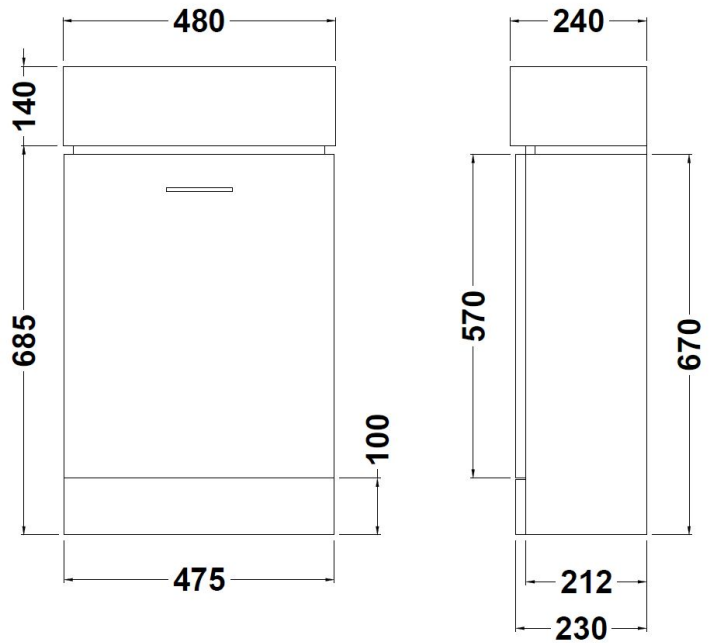

# CUSTOMER DATA SHEET - CERAMICS

**DESCRIPTION:** Cubix Compact Vessel

PRODUCT DIMENSIONS			
Height (mm)	Width (mm)	Depth (mm)	Nett Wgt Kg
240	480	140	10.78

PACKAGING DIMENSIONS			
Height (mm)	Width (mm)	Depth (mm)	Gross Wgt Kg
270	470	180	10.78

PACKAGING DATA			
Box Colour	Brown Cardboard Box - Printed		
Box Qty	1	Label Colour	White Label
Label Size	100 x 50	Label Qty	2

OUTER BOX DIMENSIONS (If Applicable)			
Height (mm)	Width (mm)	Depth (mm)	Gross Wgt Kg

### PRODUCT DIMENSIONS

Height (mm)	Width (mm)	Depth (mm)	Nett Wgt Kg
670	475	230	14.06

### OUTER BOX DIMENSIONS (If Applicable)

Height (mm)	Width (mm)	Depth (mm)	Gross Wgt Kg