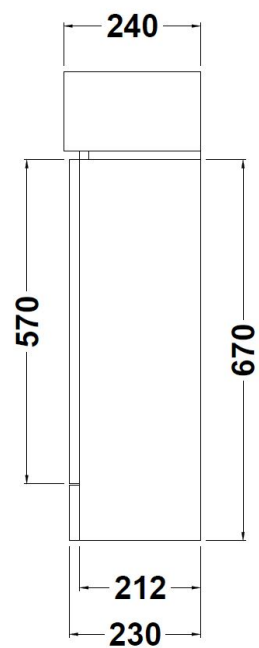

# CUSTOMER DATA SHEET - CERAMICS

**DESCRIPTION:** Cubix Compact Vessel

PRODUCT DIMENSIONS			
Height (mm)	Width (mm)	Depth (mm)	Nett Wgt Kg
240	480	140	10.78

PACKAGING DIMENSIONS			
Height (mm)	Width (mm)	Depth (mm)	Gross Wgt Kg
270	470	180	10.78

PACKAGING DATA			
Box Colour	Brown Cardboard Box - Printed		
Box Qty	1	Label Colour	White Label
Label Size	100 x 50	Label Qty	2

OUTER BOX DIMENSIONS (If Applicable)			
Height (mm)	Width (mm)	Depth (mm)	Gross Wgt Kg

### PRODUCT DIMENSIONS

Height (mm)	Width (mm)	Depth (mm)	Nett Wgt Kg
670	475	230	14.06

### PACKAGING DIMENSIONS

Height (mm)	Width (mm)	Depth (mm)	Gross Wgt Kg
255	500	720	14.06