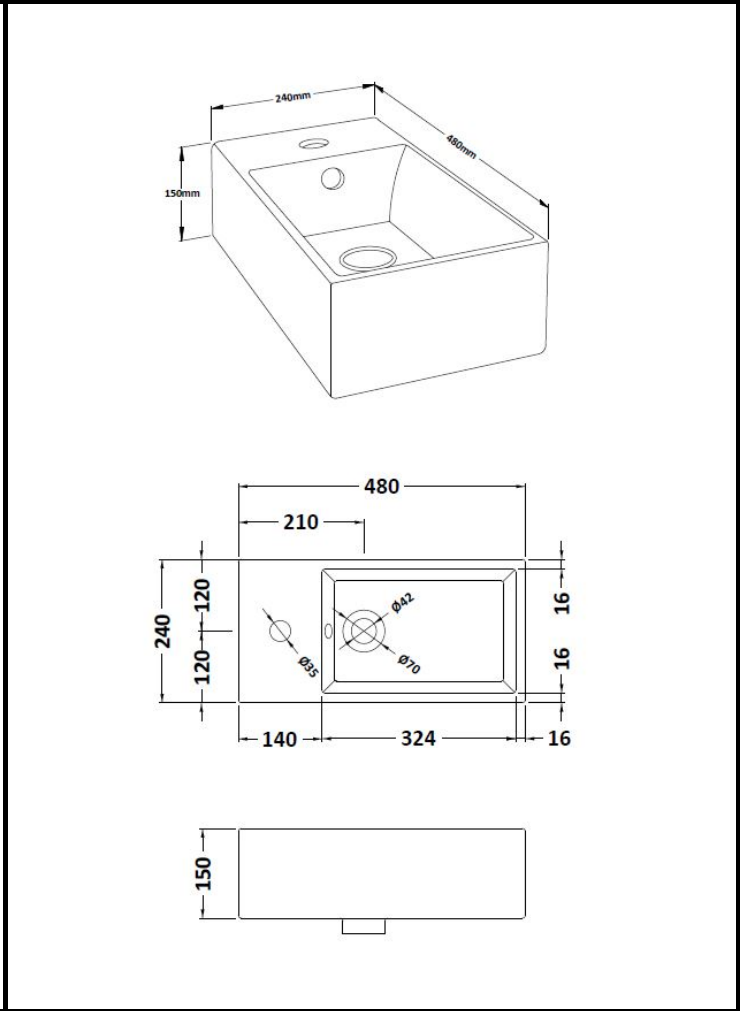

# CUSTOMER DATA SHEET - CERAMICS

**DESCRIPTION:** Cubix Compact Vessel

PRODUCT DIMENSIONS			
Height (mm)	Width (mm)	Depth (mm)	Nett Wgt Kg
240	480	140	10.78

PACKAGING DIMENSIONS			
Height (mm)	Width (mm)	Depth (mm)	Gross Wgt Kg
270	470	180	10.78

PACKAGING DATA			
Box Colour	Brown Cardboard Box - Printed		
Box Qty	1	Label Colour	White Label
Label Size	100 x 50	Label Qty	2

OUTER BOX DIMENSIONS (If Applicable)			
Height (mm)	Width (mm)	Depth (mm)	Gross Wgt Kg

### PRODUCT DIMENSIONS

Height (mm)	Width (mm)	Depth (mm)	Nett Wgt Kg
670	475	230	14.06

### PACKAGING DIMENSIONS

Height (mm)	Width (mm)	Depth (mm)	Gross Wgt Kg
255	500	720	14.06