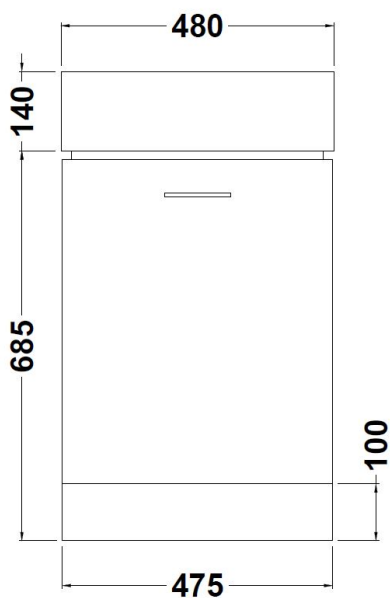

# CUSTOMER DATA SHEET - CERAMICS

**DESCRIPTION:** Cubix Compact Vessel

PRODUCT DIMENSIONS			
Height (mm)	Width (mm)	Depth (mm)	Nett Wgt Kg
240	480	140	10.78

PACKAGING DIMENSIONS			
Height (mm)	Width (mm)	Depth (mm)	Gross Wgt Kg
270	470	180	10.78

PACKAGING DATA			
Box Colour	Brown Cardboard Box - Printed		
Box Qty	1	Label Colour	White Label
Label Size	100 x 50	Label Qty	2

OUTER BOX DIMENSIONS (If Applicable)			
Height (mm)	Width (mm)	Depth (mm)	Gross Wgt Kg

### PRODUCT DIMENSIONS

Height (mm)	Width (mm)	Depth (mm)	Nett Wgt Kg
670	475	230	14.06

### PACKAGING DIMENSIONS

Height (mm)	Width (mm)	Depth (mm)	Gross Wgt Kg
255	500	720	14.06