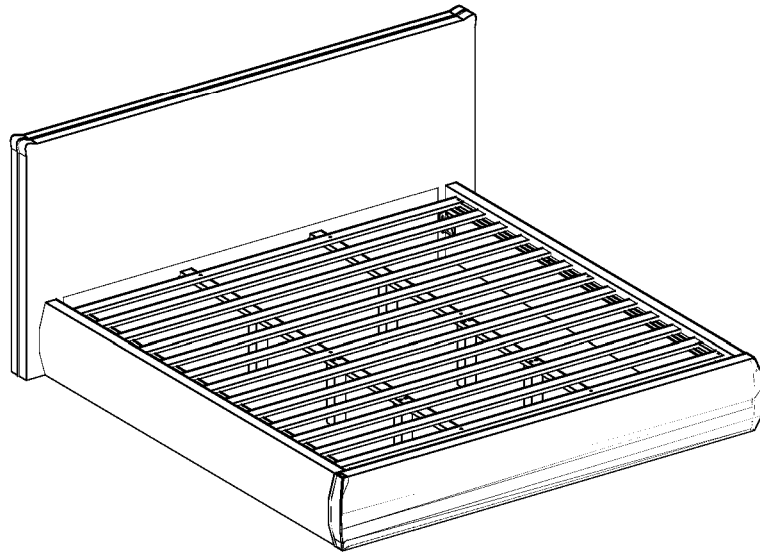

ASSEMBLY INSTRUCTIONS

MODEL : BD817-FS

COMPONENT

Headboard - 1 pc.  ①	Footboard - 1 pc.  ②	Side Rail - 2 pcs.  ③	Center Rail - 2 pcs.  ④	Center Leg - 6 pcs.  ⑤	Slats - 13 pcs.(1set)  ⑥
--	---	--	--	---	--

HARDWARE

Allen Key M4 - 1 pc.  A	Allen Key M5 - 1 pc.  B	JCBC Bolt M6 x 40mm - 12 pcs.  C	Wood Screw M4 x 20mm - 4 pcs.  D	Wood Screw M4 x 25mm - 12 pcs.  E
--	---	---	---	--

ASSEMBLY INSTRUCTIONS

STEP 1 :