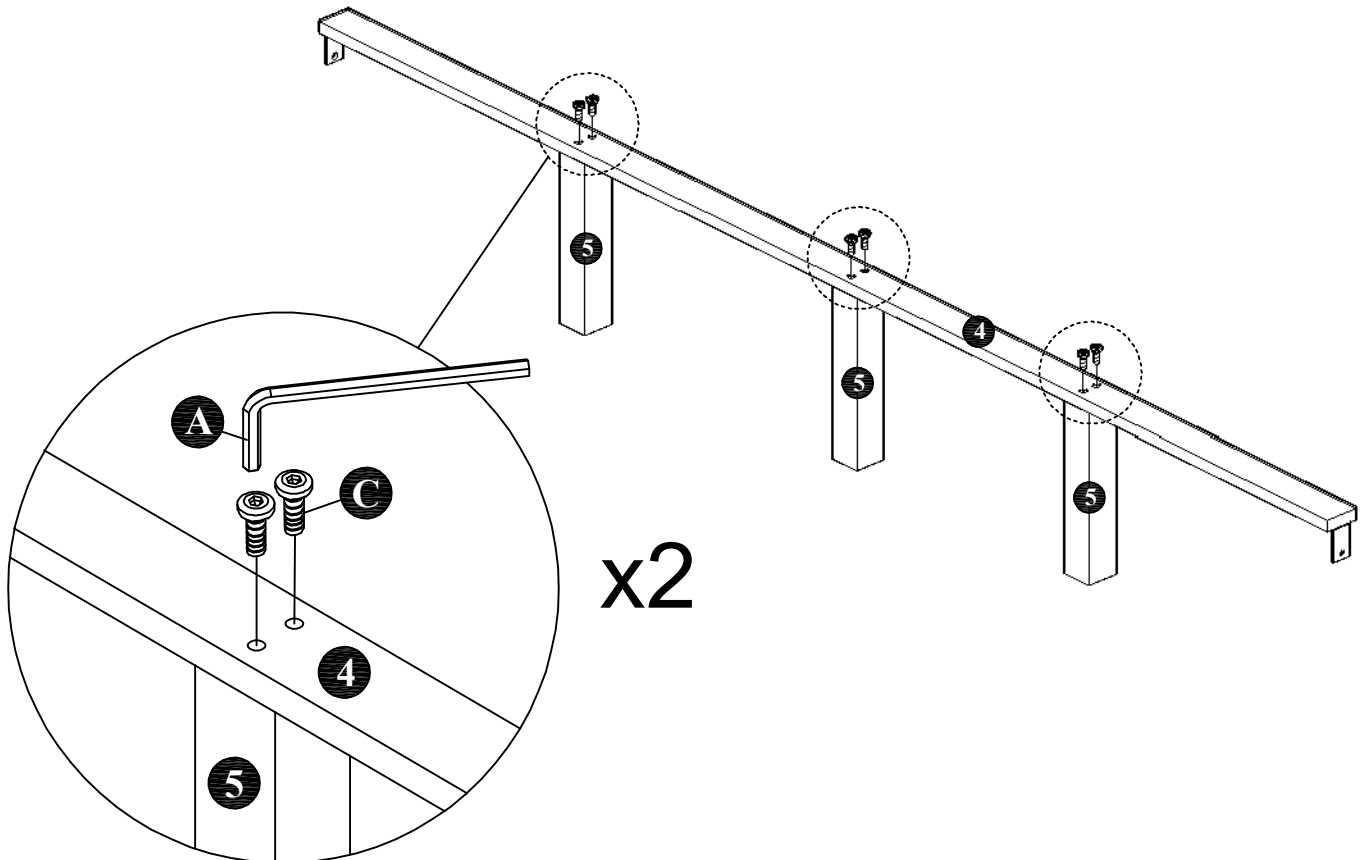

ASSEMBLY INSTRUCTIONS

STEP 1 :

STEP 2 :