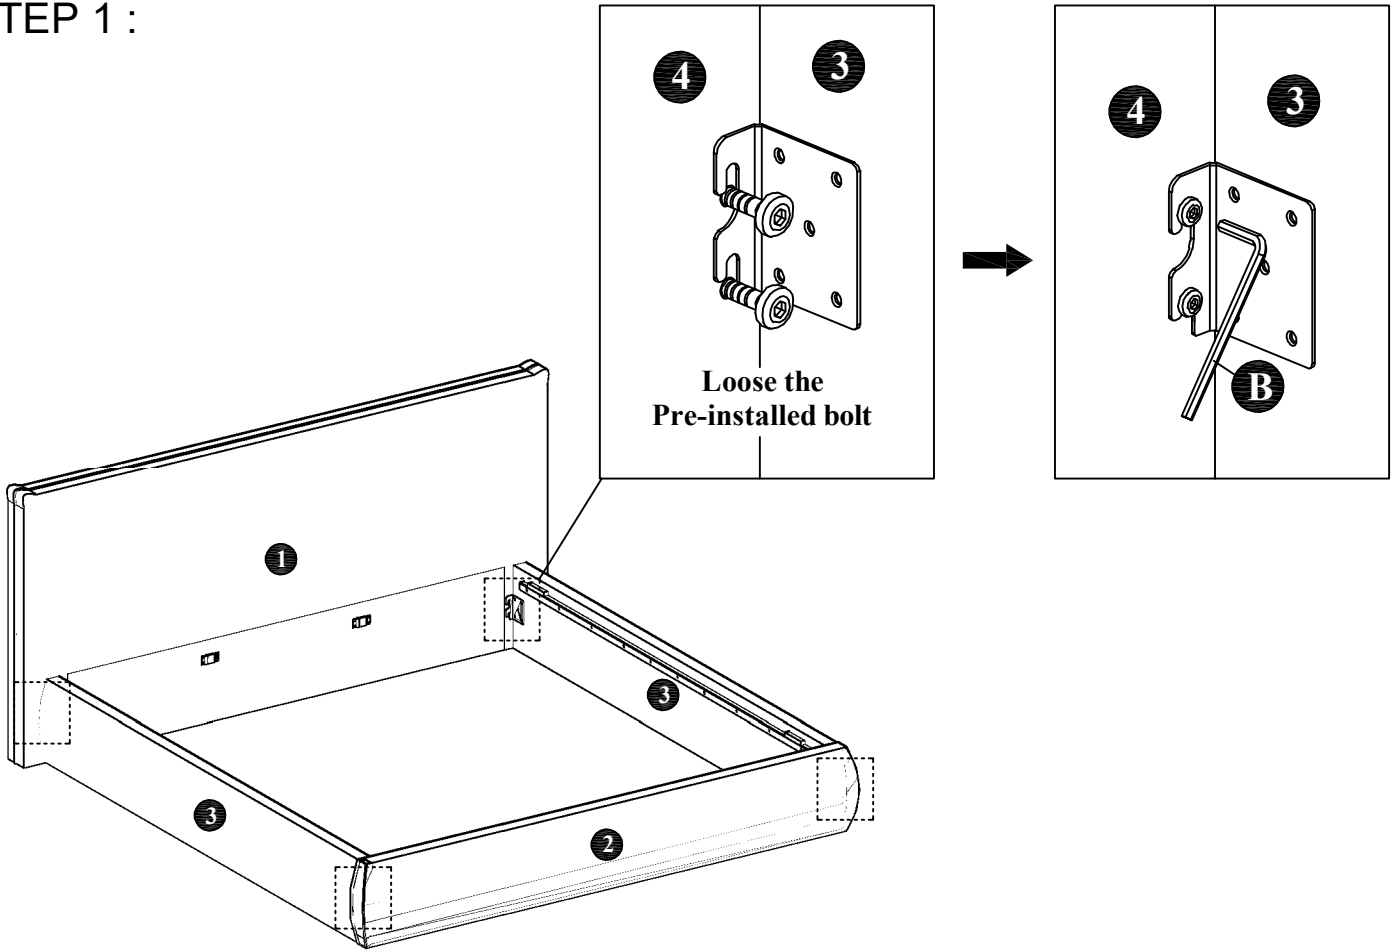

ASSEMBLY INSTRUCTIONS

MODEL : BD817-FS

COMPONENT

Headboard - 1 pc.  ①	Footboard - 1 pc.  ②	Side Rail - 2 pcs.  ③	Center Rail - 2 pcs.  ④	Center Leg - 6 pcs.  ⑤	Slats - 13 pcs.(1set)  ⑥
--	---	--	--	---	--

HARDWARE

Allen Key M4 - 1 pc.  A	Allen Key M5 - 1 pc.  B	JCBC Bolt M6 x 40mm - 12 pcs.  C	Wood Screw M4 x 20mm - 4 pcs.  D	Wood Screw M4 x 25mm - 12 pcs.  E
--	---	---	---	--

ASSEMBLY INSTRUCTIONS

STEP 1 :