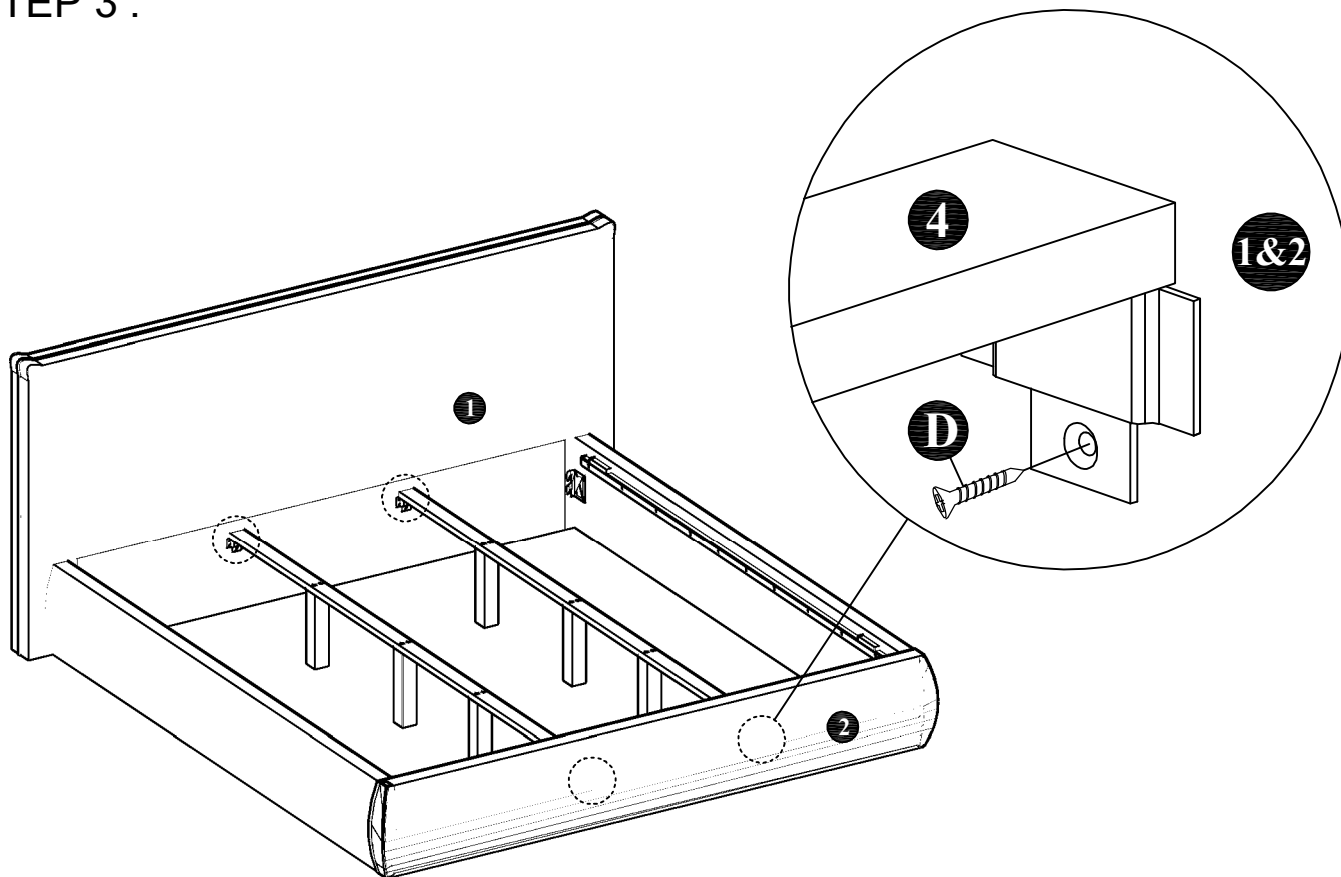

ASSEMBLY INSTRUCTIONS

STEP 3 :