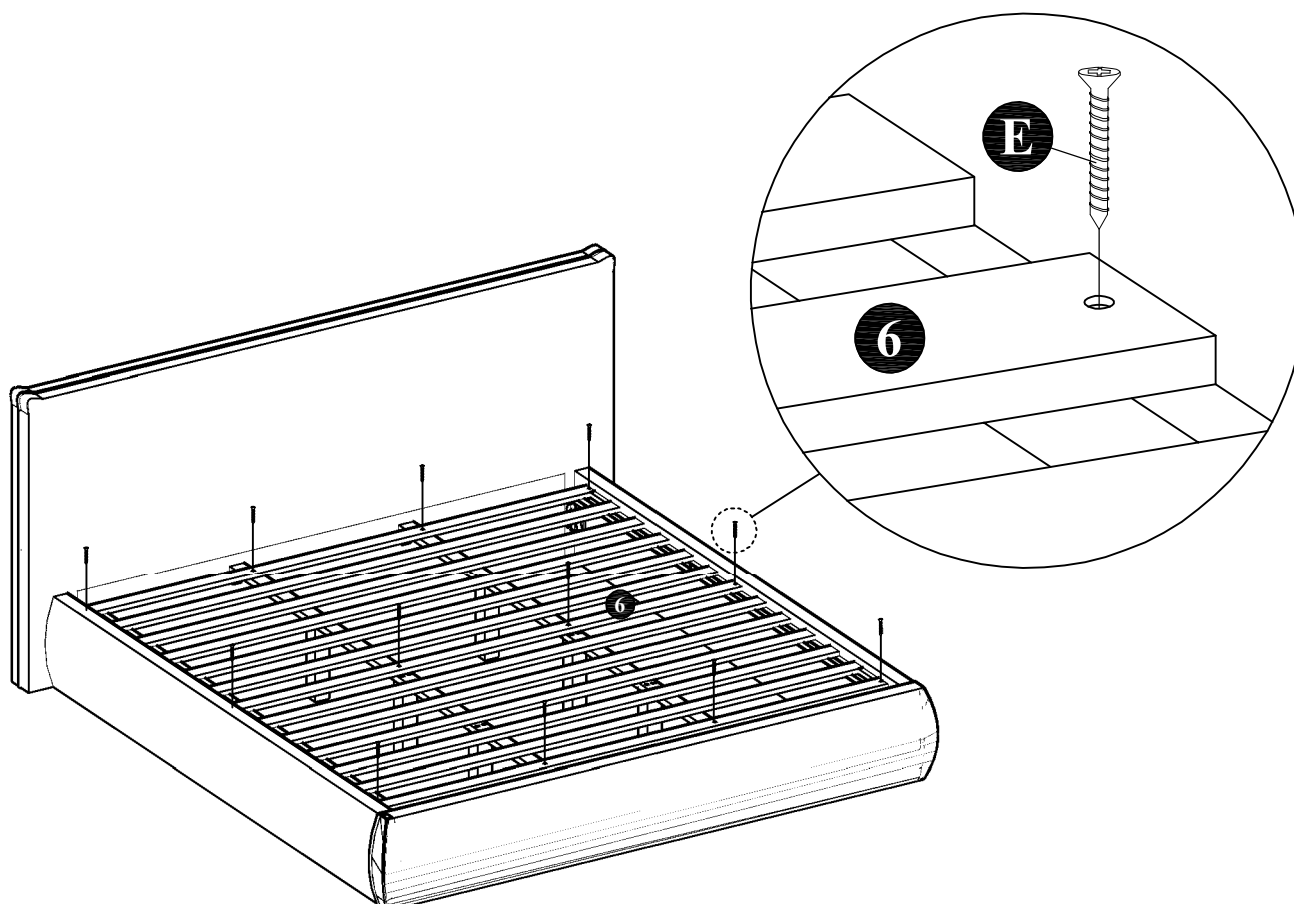

ASSEMBLY INSTRUCTIONS

MODEL : BD817-FS

COMPONENT

Headboard - 1 pc.  ①	Footboard - 1 pc.  ②	Side Rail - 2 pcs.  ③	Center Rail - 2 pcs.  ④	Center Leg - 6 pcs.  ⑤	Slats - 13 pcs.(1set)  ⑥
--	---	--	--	---	--

HARDWARE

Allen Key M4 - 1 pc.  A	Allen Key M5 - 1 pc.  B	JCBC Bolt M6 x 40mm - 12 pcs.  C	Wood Screw M4 x 20mm - 4 pcs.  D	Wood Screw M4 x 25mm - 12 pcs.  E
--	---	---	---	--

ASSEMBLY INSTRUCTIONS

STEP 1 :

STEP 2 :

ASSEMBLY INSTRUCTIONS

STEP 3 :

STEP 4 :

ASSEMBLY INSTRUCTIONS

COMPLETE VIEW

IMPORTANT

Please lift up the bed to move
with 2 or more people.