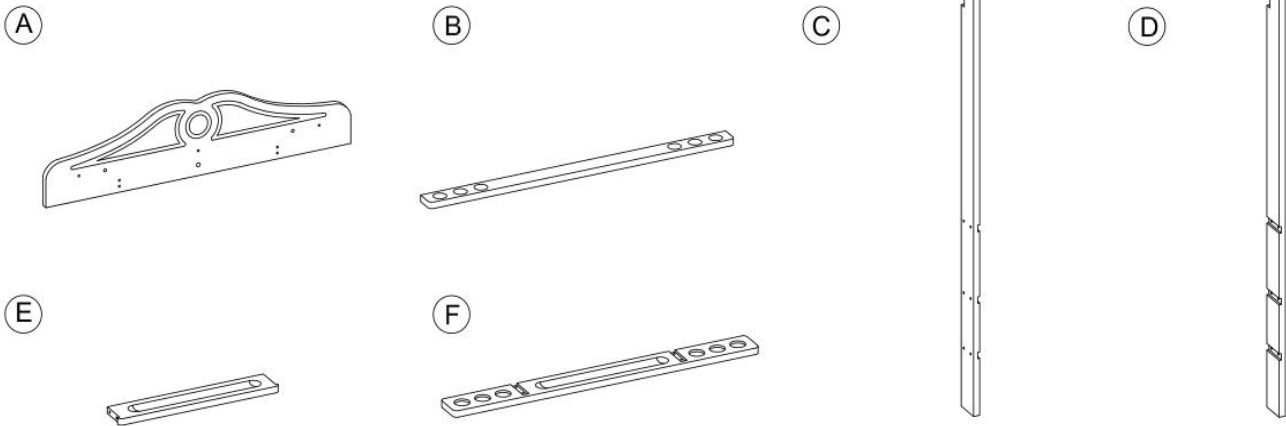

MODEL:WR1-WALL CUE RECK

Read this instruction carefully. Refer hardware and furniture parts list for guidance. Be sure all parts are complete, before assembling. Place all wooden furniture part on a clean and flat soft surface to prevent scratches. Refer steps provided as assembling guide

PART LIST		
ITEM	DESCRIPTION	QTY
A	Top Crown	1PC
B	Connection Panel	1PC
C	Left Side Post	1PC
D	Right Side Post	1PC
E	Shelf Panel	3PCS
F	Base	1PC

HARDWARE LIST		
ITEM	DESCRIPTION	QTY
1	Wood Dowel 	2PCS
2	Wood Screw (M8 x 1-1/4") 	23PCS
3	Wooden Bar 	1PC
4	Wood Screw (M8 x 2") 	2PCS
5	Plastic Socket 	2PCS