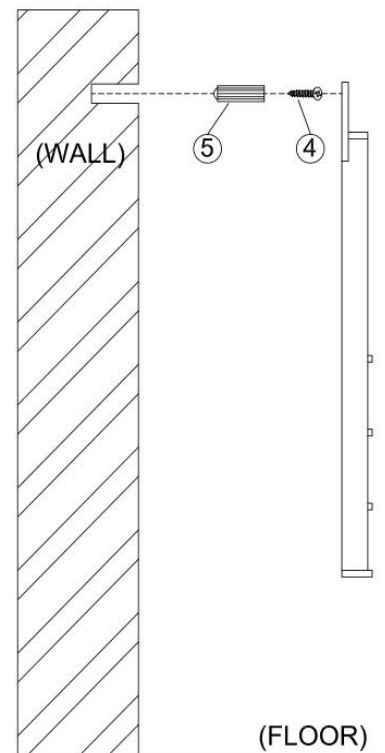

MODEL:WR1-WALL CUE RECK

Read this instruction carefully. Refer hardware and furniture parts list for guidance. Be sure all parts are complete, before assembling. Place all wooden furniture part on a clean and flat soft surface to prevent scratches. Refer steps provided as assembling guide

PART LIST		
ITEM	DESCRIPTION	QTY
A	Top Crown	1PC
B	Connection Panel	1PC
C	Left Side Post	1PC
D	Right Side Post	1PC
E	Shelf Panel	3PCS
F	Base	1PC

HARDWARE LIST		
ITEM	DESCRIPTION	QTY
1	Wood Dowel 	2PCS
2	Wood Screw (M8 x 1-1/4") 	23PCS
3	Wooden Bar 	1PC
4	Wood Screw (M8 x 2") 	2PCS
5	Plastic Socket 	2PCS

STEP 1

STEP 3

STEP 4

STEP 2