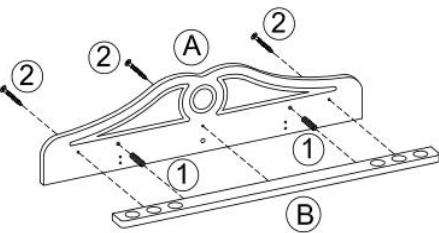

MODEL:WR1-WALL CUE RECK

Read this instruction carefully. Refer hardware and furniture parts list for guidance. Be sure all parts are complete, before assembling. Place all wooden furniture part on a clean and flat soft surface to prevent scratches. Refer steps provided as assembling guide

PART LIST		
ITEM	DESCRIPTION	QTY
A	Top Crown	1PC
B	Connection Panel	1PC
C	Left Side Post	1PC
D	Right Side Post	1PC
E	Shelf Panel	3PCS
F	Base	1PC

HARDWARE LIST		
ITEM	DESCRIPTION	QTY
1	Wood Dowel	2PCS
2	Wood Screw (M8 x 1-1/4")	23PCS
3	Wooden Bar	1PC
4	Wood Screw (M8 x 2")	2PCS
5	Plastic Socket	2PCS

STEP 1

STEP 3

STEP 4

STEP 2