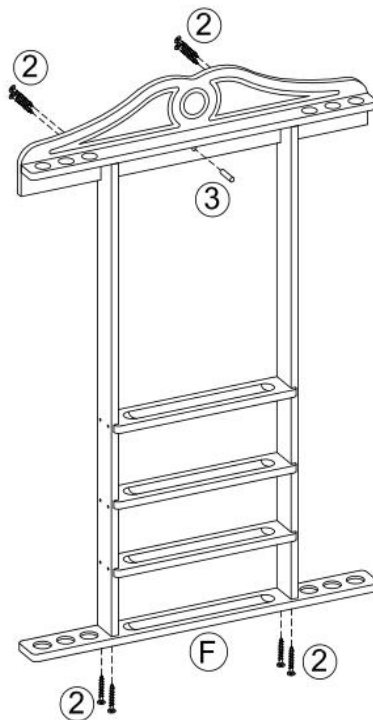

MODEL:WR1-WALL CUE RECK

Read this instruction carefully. Refer hardware and furniture parts list for guidance. Be sure all parts are complete, before assembling. Place all wooden furniture part on a clean and flat soft surface to prevent scratches. Refer steps provided as assembling guide

PART LIST		
ITEM	DESCRIPTION	QTY
A	Top Crown	1PC
B	Connection Panel	1PC
C	Left Side Post	1PC
D	Right Side Post	1PC
E	Shelf Panel	3PCS
F	Base	1PC

HARDWARE LIST		
ITEM	DESCRIPTION	QTY
1	Wood Dowel 	2PCS
2	Wood Screw (M8 x 1-1/4") 	23PCS
3	Wooden Bar 	1PC
4	Wood Screw (M8 x 2") 	2PCS
5	Plastic Socket 	2PCS

STEP 1

STEP 3

STEP 4

STEP 2