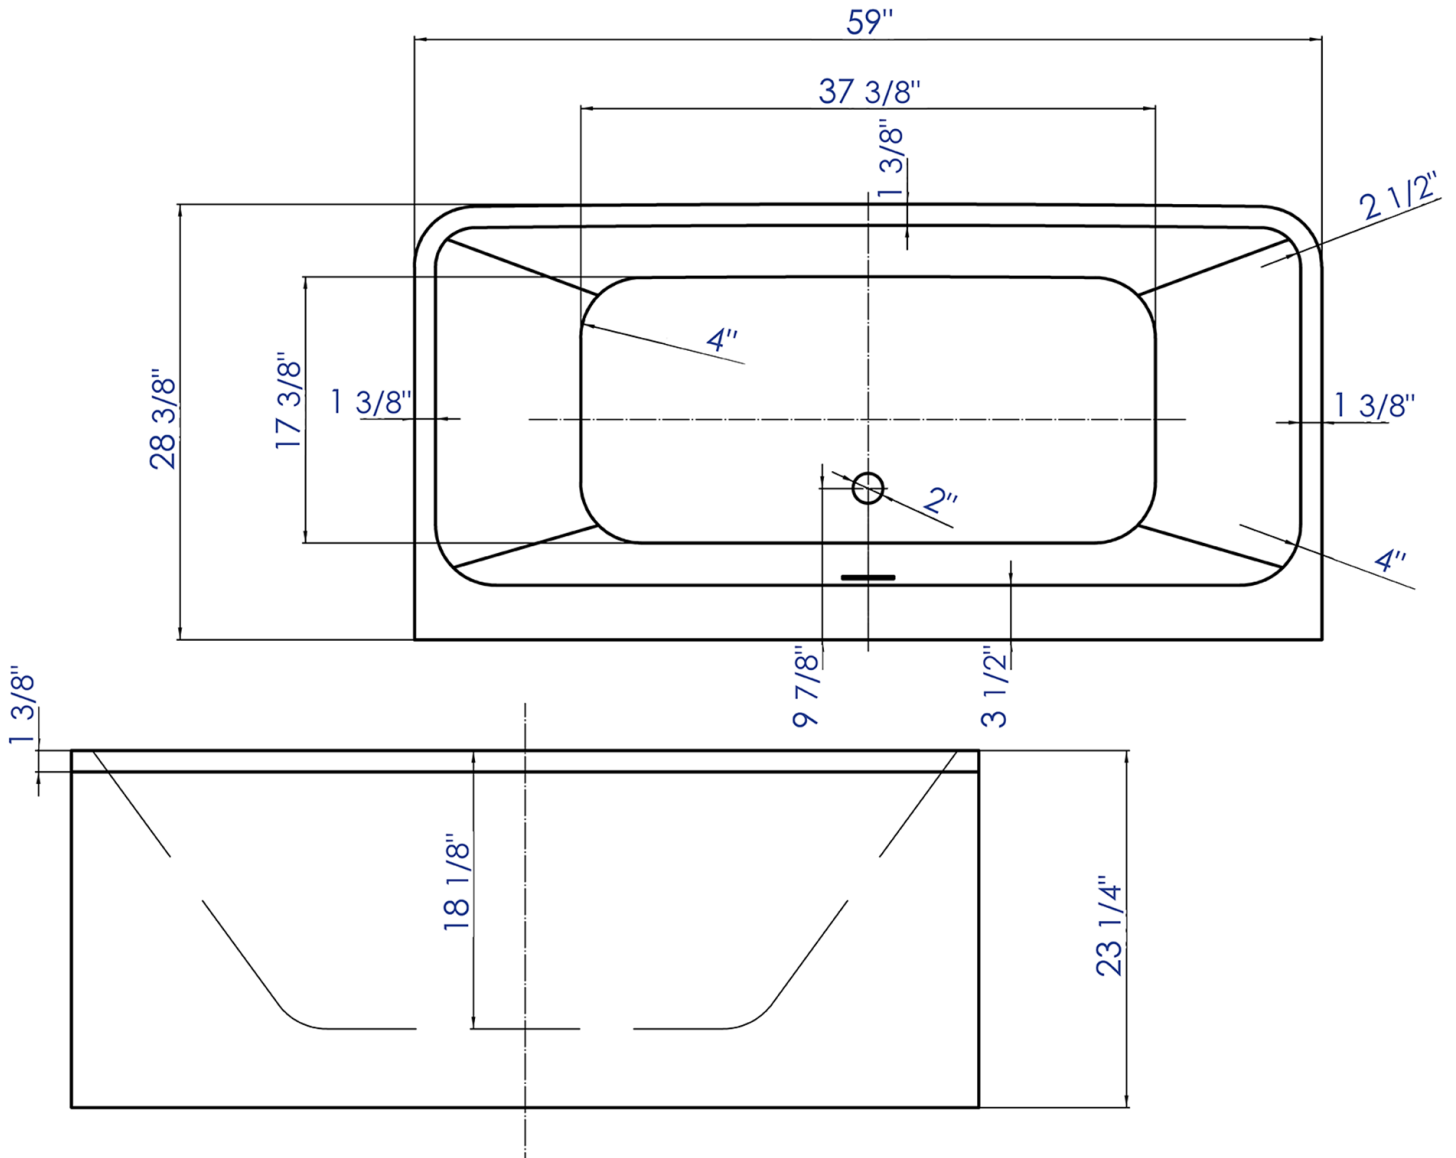

**AB8858**

59" Rectangular Free Standing White Acrylic Bathtub

**Note:** All product dimensions are approximate and should be verified on site prior to installation.  
Visit [www.ALFIbrand.com](http://www.ALFIbrand.com) for more information.