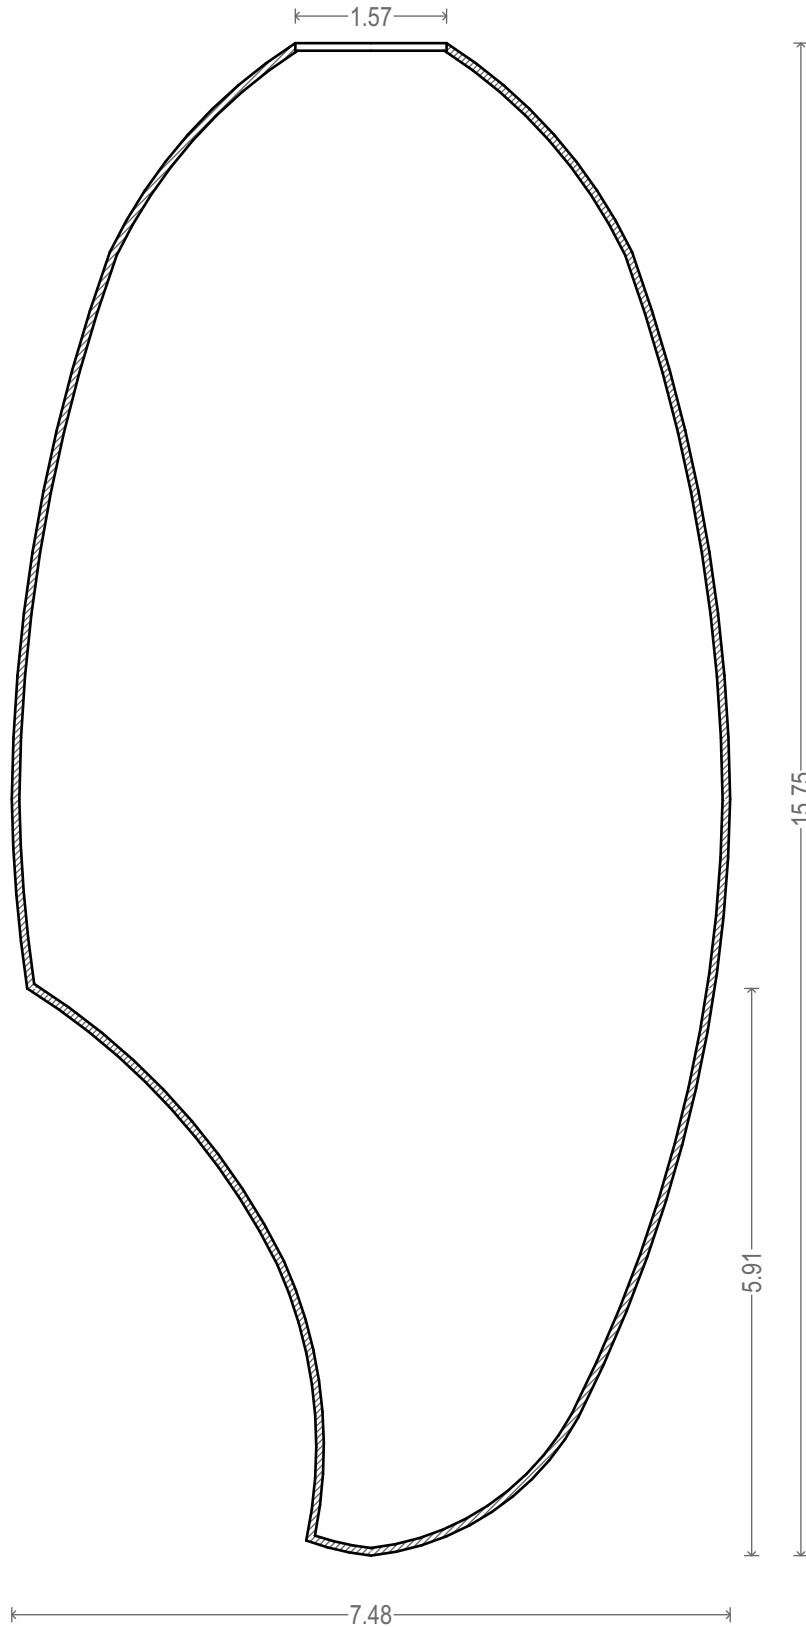

Wall thickness 0.06 inches / 16 gauge

Front view

LUMINOSA
HAND MADE

Series: Alquimia

Model: Cocoon Large

Code: ALQ-COC-GRA

Scale 1:2

Measurements: inches

www.studioluminosa.com

Wall thickness 0.06 inches / 16 gauge

Side view

LUMINOSA
HAND MADE

Series: Alquimia

Model: Cocoon Large

Code: ALQ-COC-GRA

Scale 1:2

Measurements: inches

www.studioluminosa.com