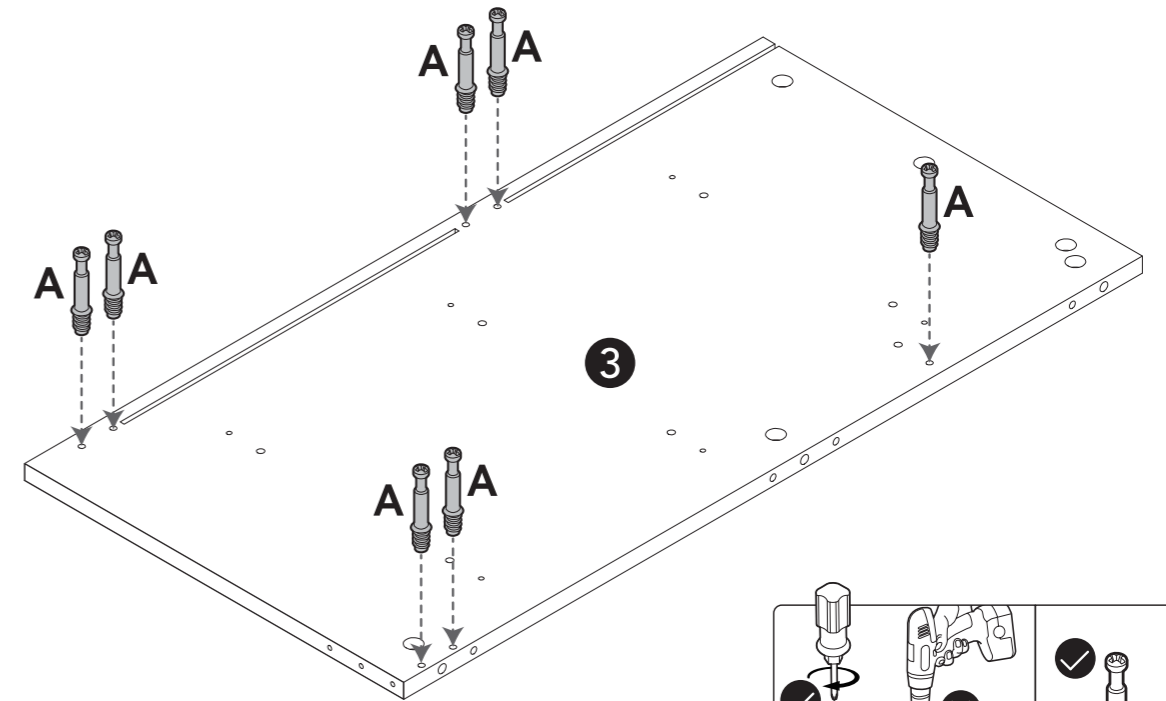

L 350mm

DR x 3

CAM LOCK FASTEN SYSTEM

ASSEMBLY

 Insert the cam bolt into the hole, then insert the cam lock and tighten.

2

3

4