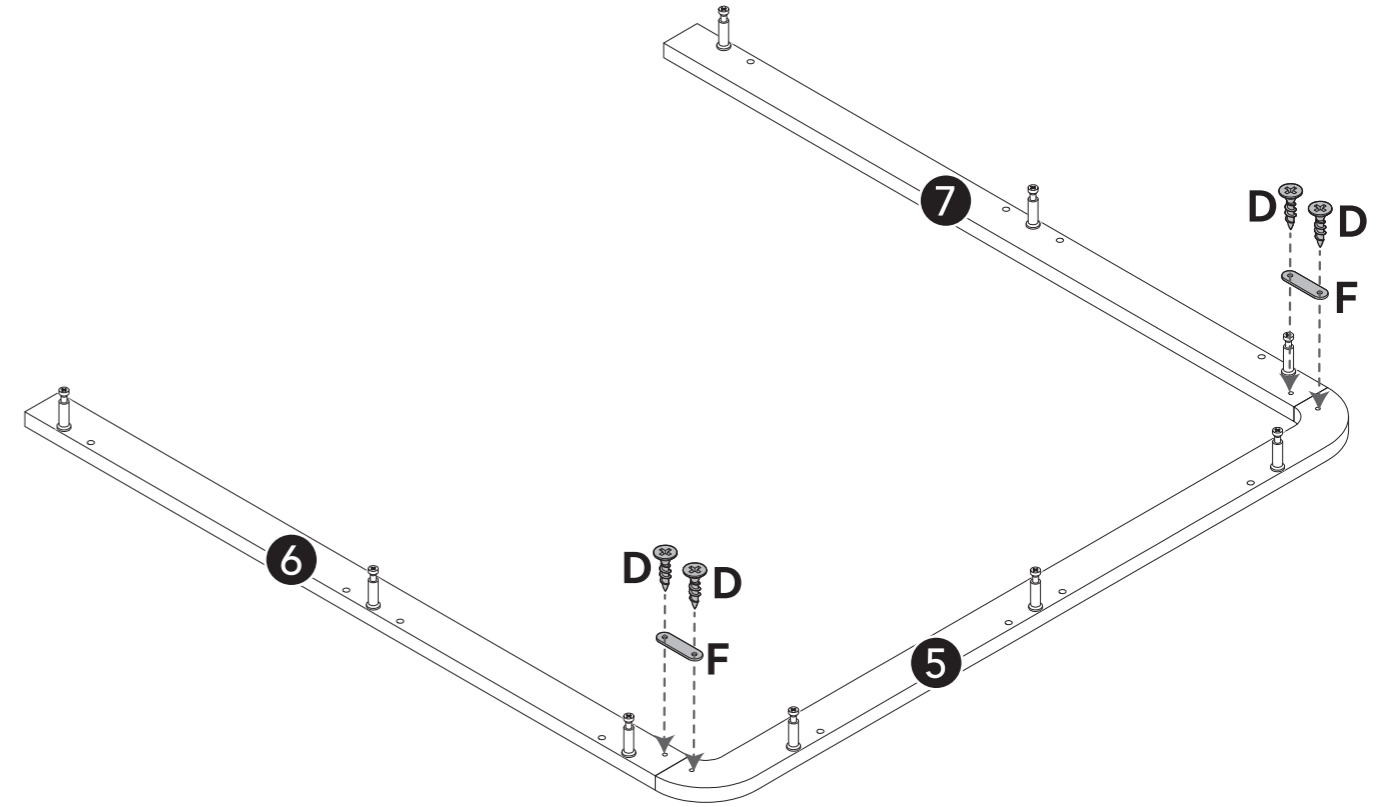

L 350mm

DR x 3

CAM LOCK FASTEN SYSTEM

ASSEMBLY

 Insert the cam bolt into the hole, then insert the cam lock and tighten.

2

3

4

5

6

7

8

9

10

11

12

13

14

15

16

18

17

19

20