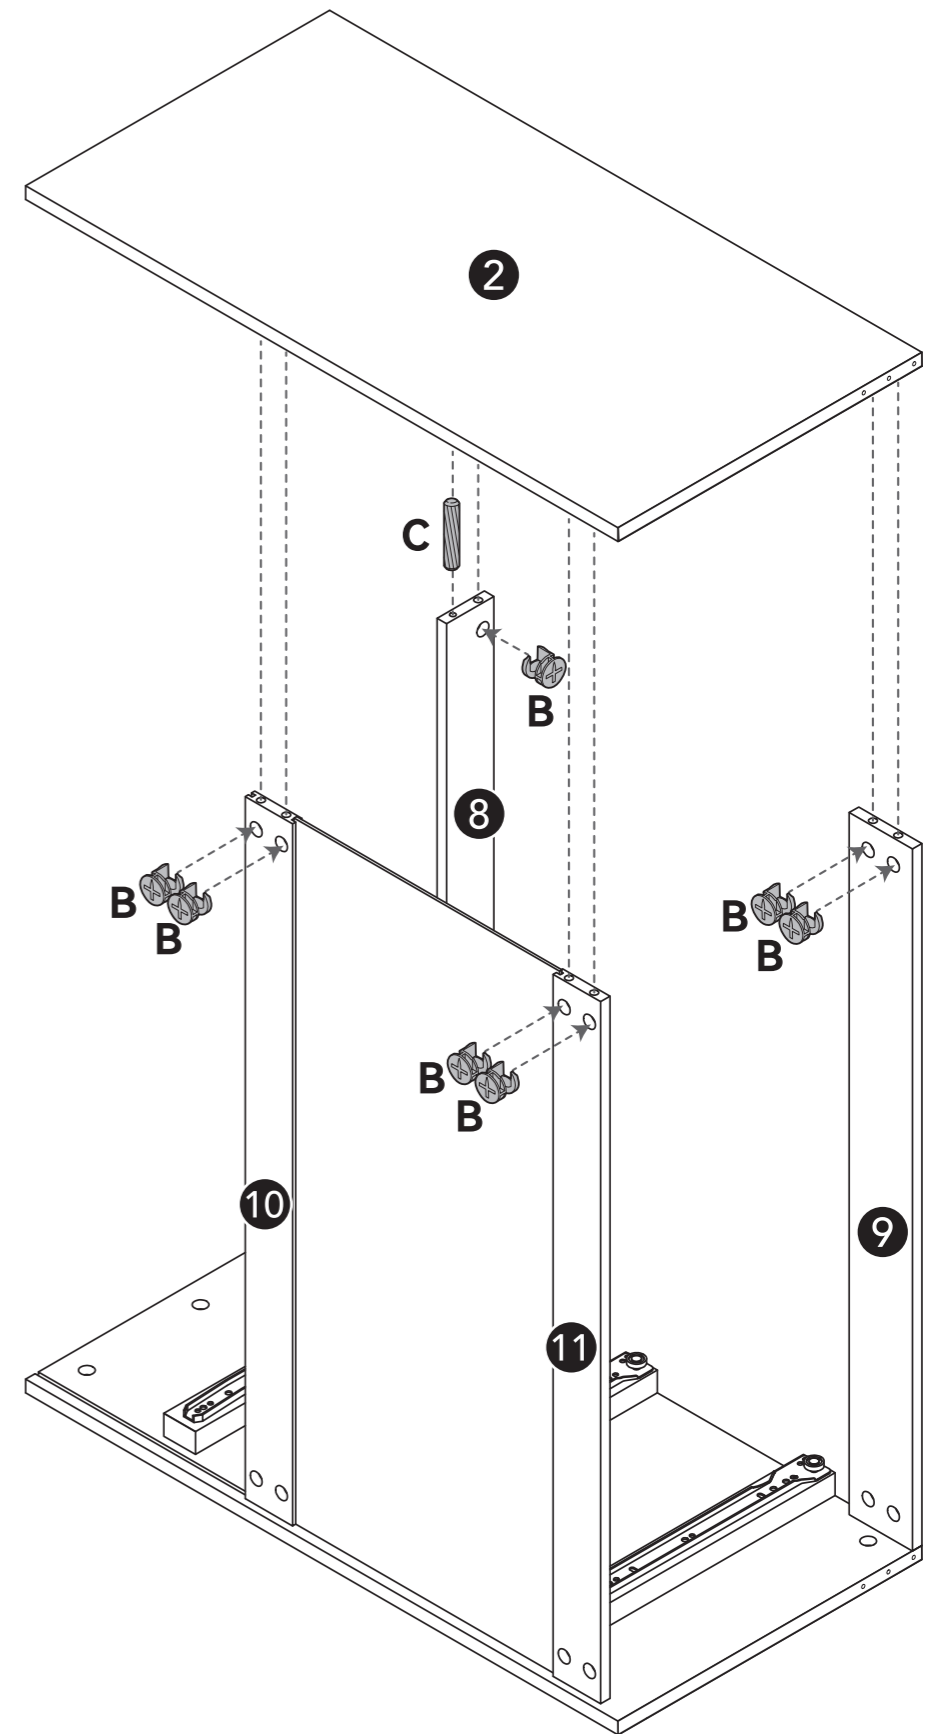

L 350mm

DR x 3

CAM LOCK FASTEN SYSTEM

ASSEMBLY

 Insert the cam bolt into the hole, then insert the cam lock and tighten.

2

3

4

5

6

7

8

9

10

11

12

13

14

15

16

18

17

19

20