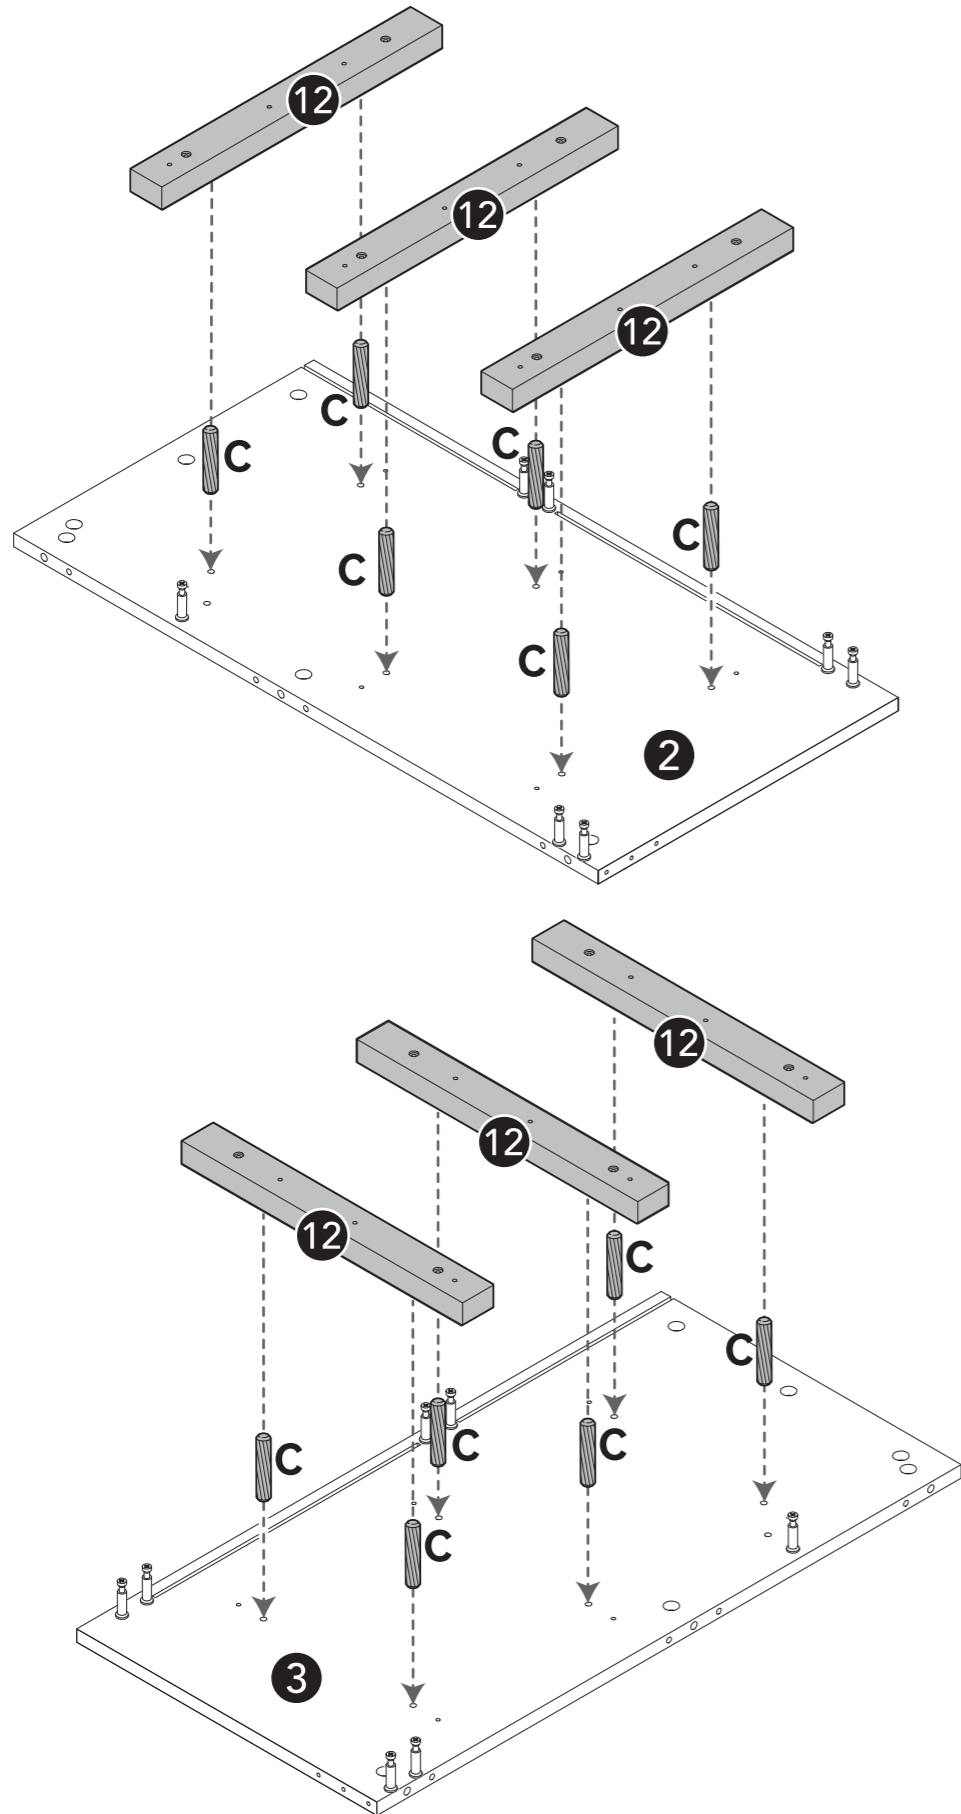

L 350mm

DR x 3

CAM LOCK FASTEN SYSTEM

ASSEMBLY

 Insert the cam bolt into the hole, then insert the cam lock and tighten.

2

3

4

5

6

7

8

9

10

11

12