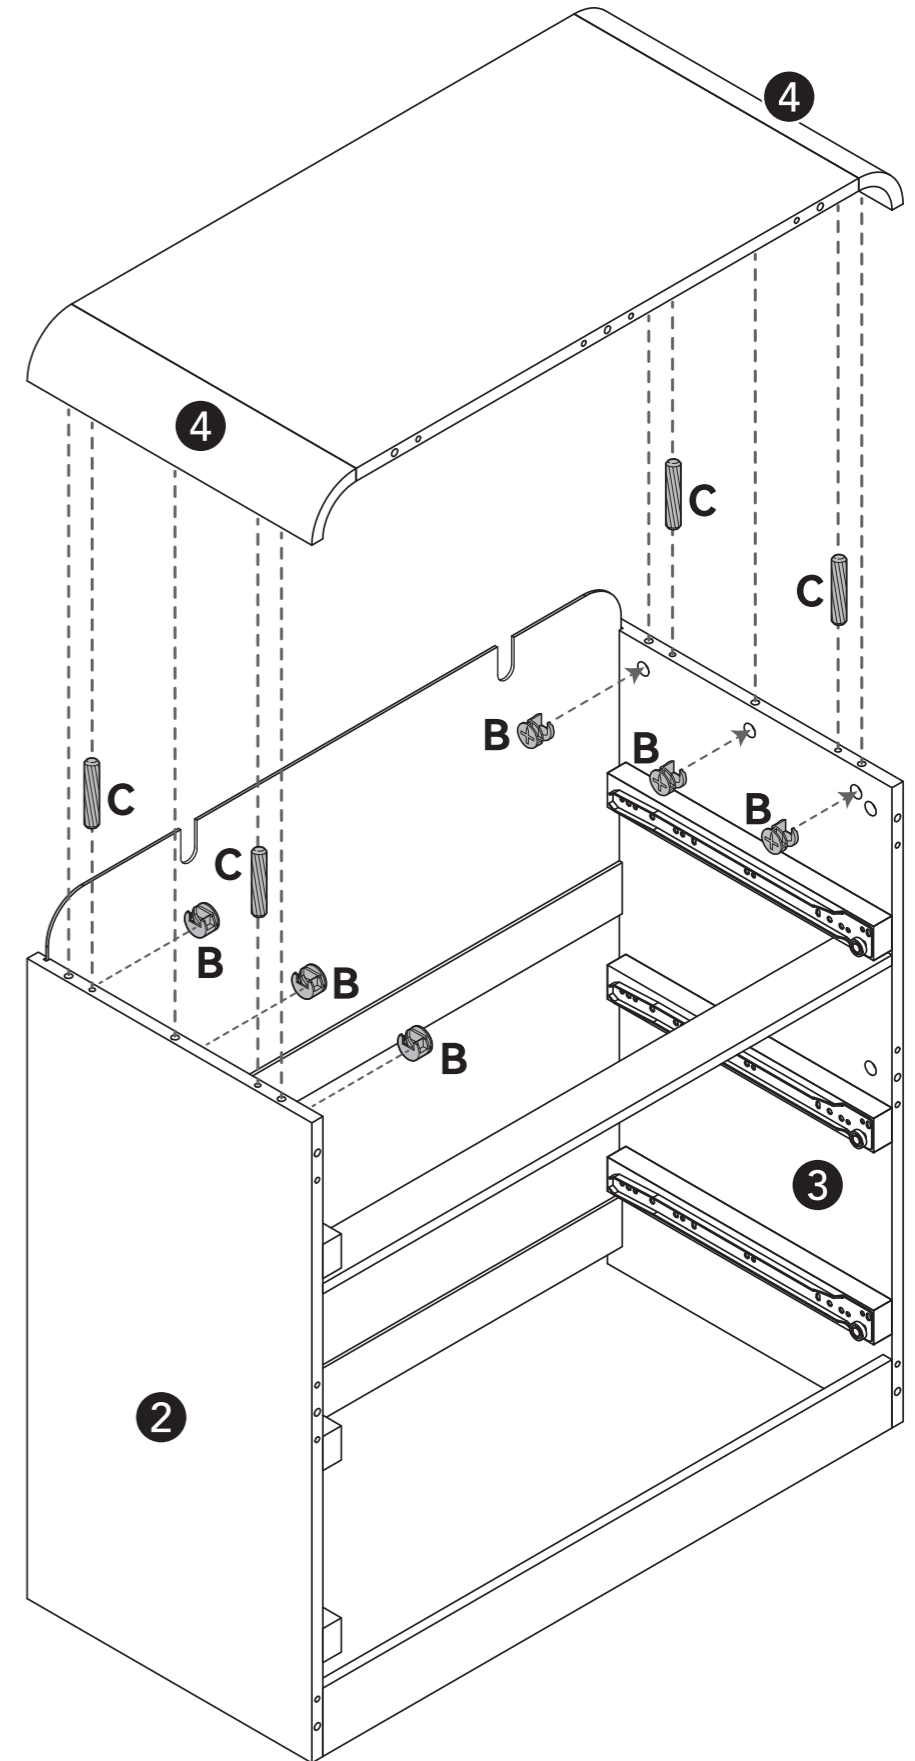

L 350mm

DR x 3

CAM LOCK FASTEN SYSTEM

ASSEMBLY

 Insert the cam bolt into the hole, then insert the cam lock and tighten.

2

3

4

5

6

7

8

9

10

11

12

13

14

15

16

18

17

19

20