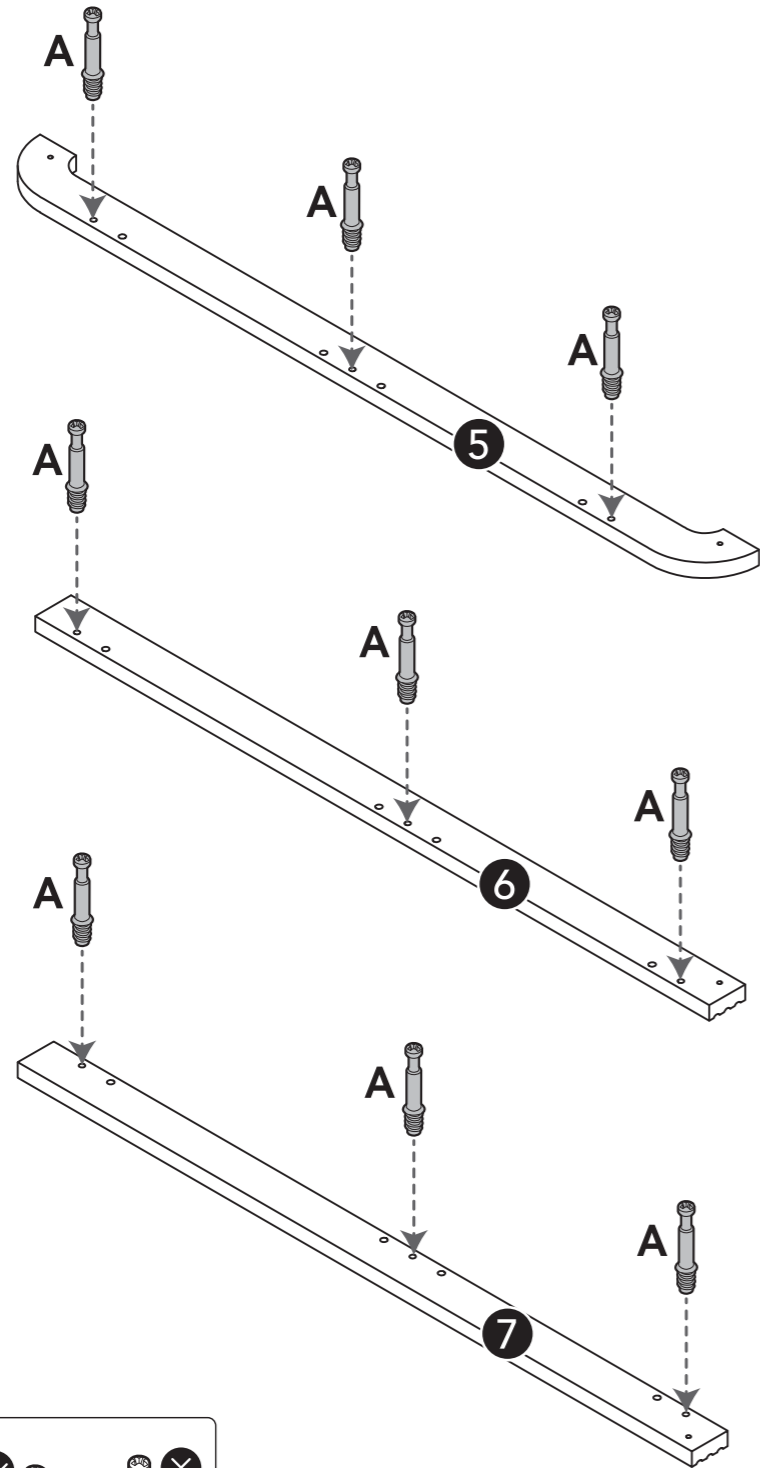

L 350mm

DR x 3

CAM LOCK FASTEN SYSTEM

ASSEMBLY

 Insert the cam bolt into the hole, then insert the cam lock and tighten.

2

3

4

5

6

7

8

9

10

11

12

13

14

15

16

18

17

19

20

21

22

23

24