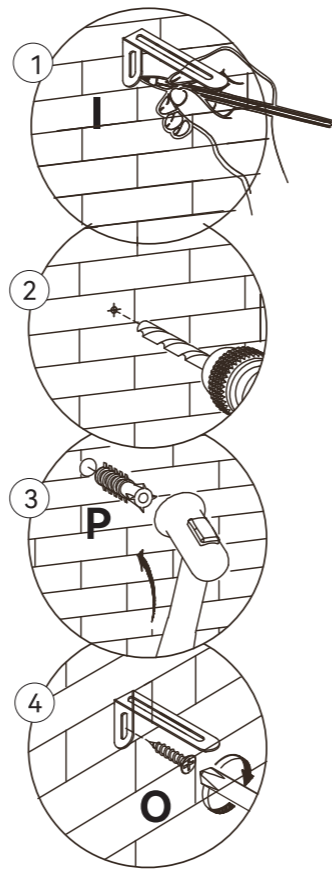

HARDWARES

SPARE PARTS

The spare parts are the additional parts provided in case of missing or damaged ones. Keep the spare parts and tools for future use.

Ø6x35mm

A x 50

Ø15x10mm

B x 50

Ø8x30mm

L 350mm

DR x 3

CAM LOCK FASTEN SYSTEM

ASSEMBLY

 Insert the cam bolt into the hole, then insert the cam lock and tighten.

2

3

4

13

14

15

16

18

17

19

20

21

22

23

24