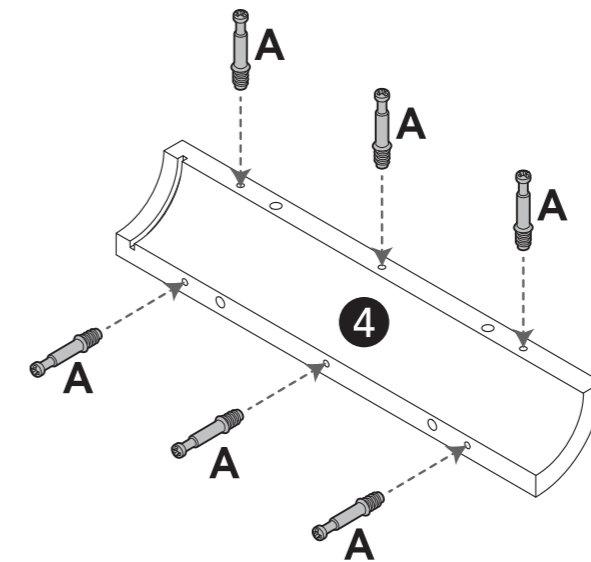

K x 8

Ø4x30mm

L x 21

M x 3

N x 1

Ø4x35mm

O x 2

P x 2

Q x 1

R x 1

L 350mm

CL x 3

L 350mm

CR x 3

L 350mm

DL x 3

L 350mm

DR x 3

CAM LOCK FASTEN SYSTEM

ASSEMBLY

 Insert the cam bolt into the hole, then insert the cam lock and tighten.

2

3

4