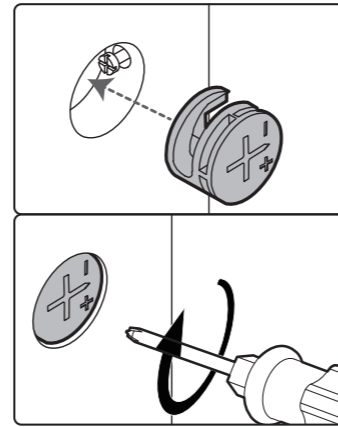

L 350mm

DR x 3

CAM LOCK FASTEN SYSTEM

ASSEMBLY

 Insert the cam bolt into the hole, then insert the cam lock and tighten.

2

3

4