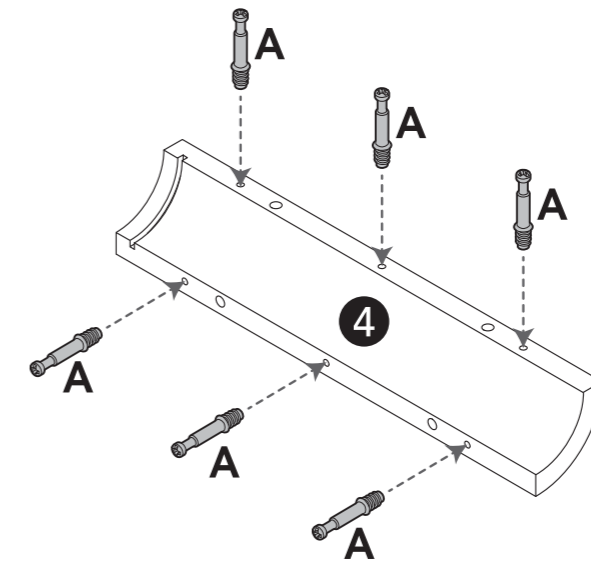

K x 8

Ø4x30mm

L x 21

M x 3

N x 1

Ø4x35mm

O x 2

P x 2

Q x 1

R x 1

L 350mm

CL x 3

L 350mm

CR x 3

L 350mm

DL x 3

L 350mm

DR x 3

CAM LOCK FASTEN SYSTEM

ASSEMBLY

 Insert the cam bolt into the hole, then insert the cam lock and tighten.

2

3

4