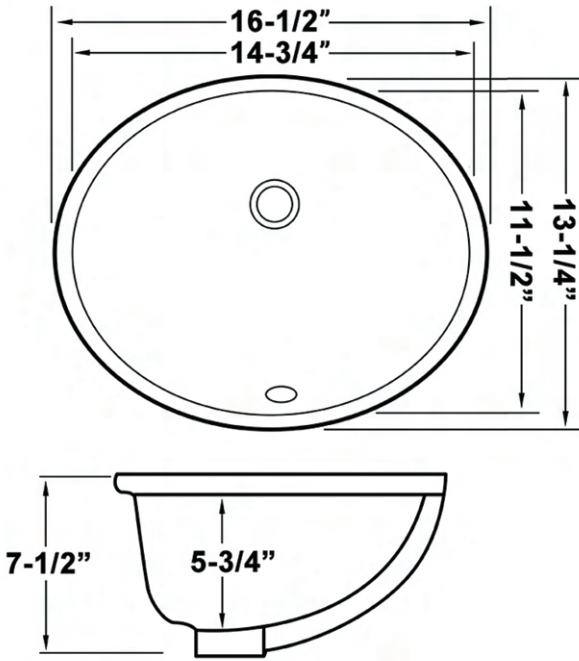

DIMENSIONS

SCAN TO REGISTER YOUR WARRANTY

or visit
www.ruvati.com/register

RUVATI USA
www.ruvati.com

Phone: 1.855.478.8284
Email: support@ruvati.com