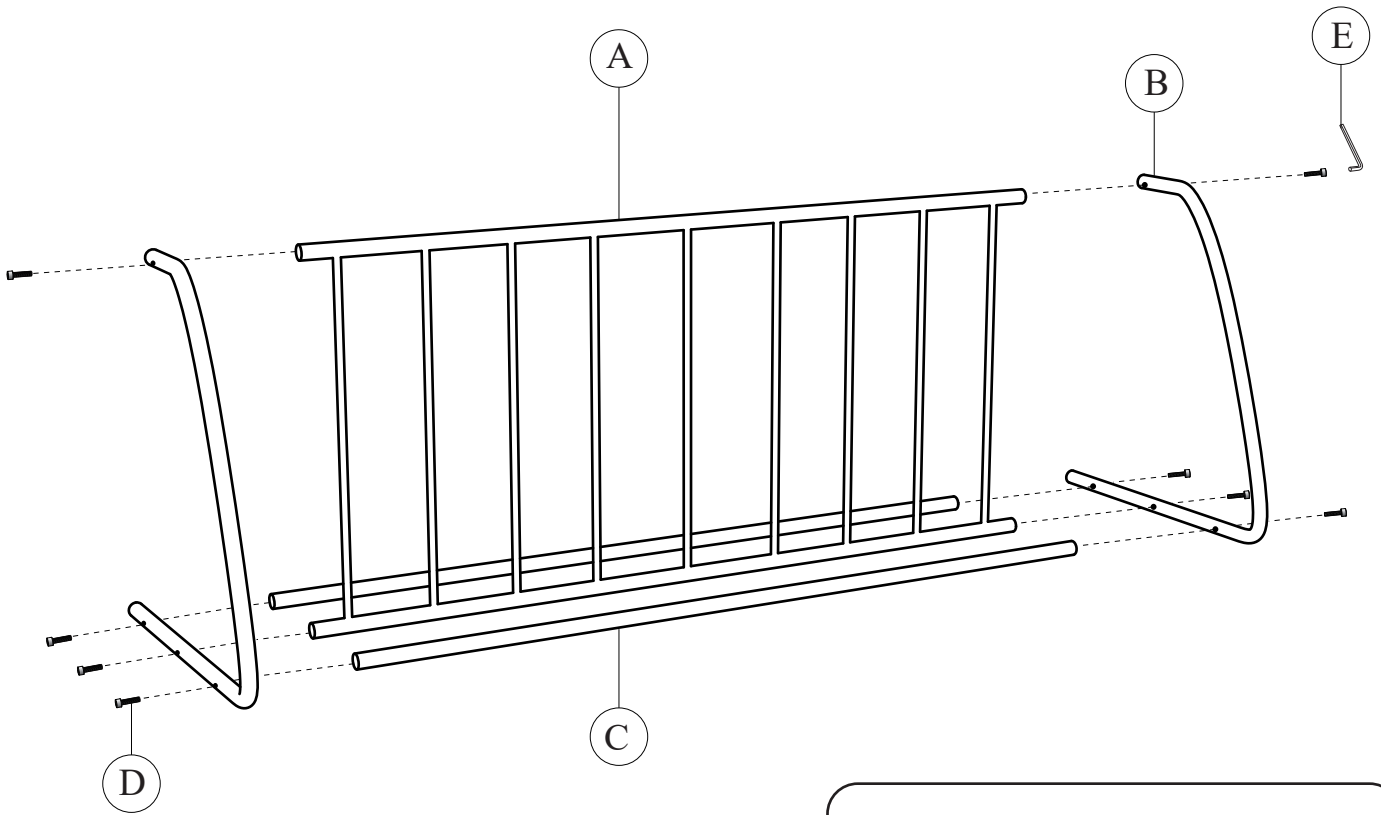

Bike Capacity Steel Pipe Grid Bicycle Parking Rack

No.	A	B	C	D	E
Part				 M8x35	
Pcs	1	2	2	8	1