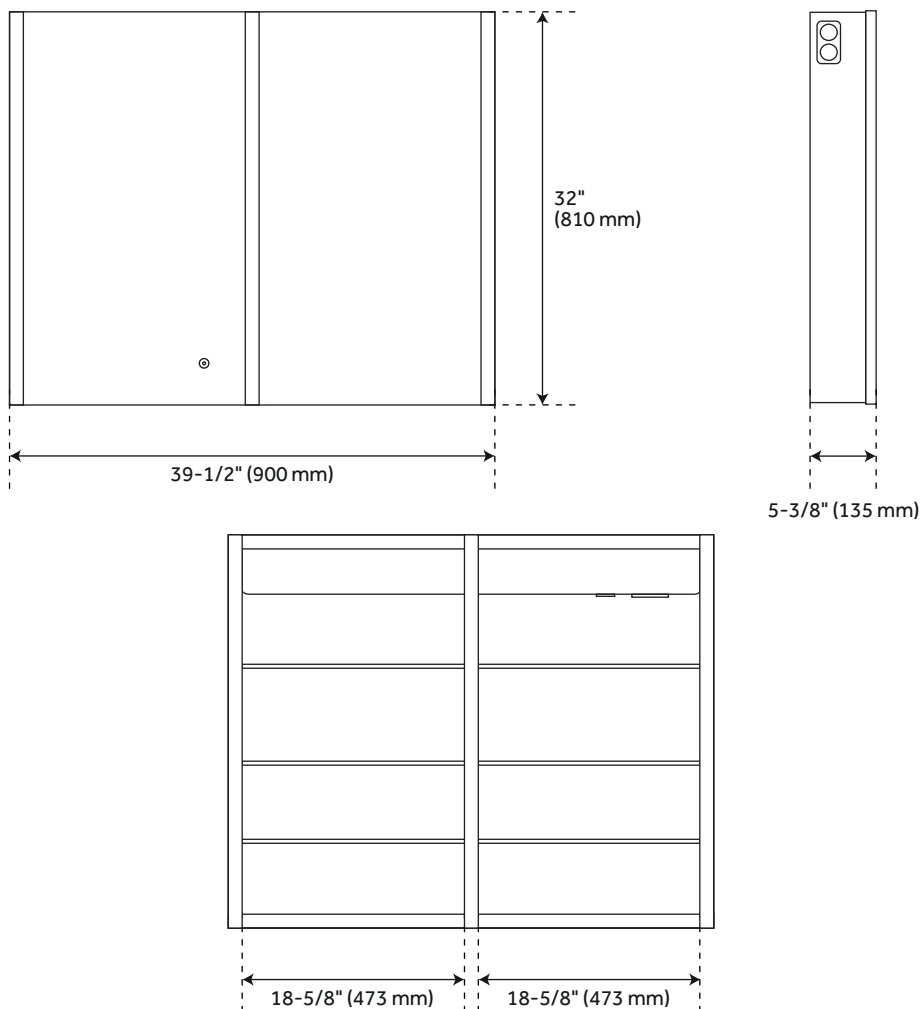

24" MEDICINE CABINET	PAGE 2
39" MEDICINE CABINET	PAGE 3
53" MEDICINE CABINET	PAGE 4

REVISED 02/04/2021

24" LEDA

LIGHTED MEDICINE CABINET WITH TUNABLE LED AND WIRELESS SPEAKER

SKU: 950612

FEATURES

- Width: 24"
- Height: 32"
- Depth: 5-3/8"
- Horizontal Mounting Centers:
7-1/2" (2x)
- Adjustable Color Temp:
3000K, 856 Lumens

PRODUCT IMAGE

All dimensions and specifications are nominal and may vary. Use actual products for accuracy in critical situations.

PAGE 2

39" LEDA

LIGHTED MEDICINE CABINET WITH TUNABLE LED AND WIRELESS SPEAKER

SKU: 950612

FEATURES

Width: 39-1/2"

Height: 32"

Depth: 5-3/8"

Horizontal Mounting Centers:

7-1/2" (2x)

Adjustable Color Temp:

SKU: 950612

FEATURES

- Width: 53-1/4"
- Height: 32"
- Depth: 5-3/8"
- Horizontal Mounting Centers:
7-1/2" (2x)
- Adjustable Color Temp:
3000K, 1713 Lumens

PRODUCT IMAGE

All dimensions and specifications are nominal and may vary. Use actual products for accuracy in critical situations.