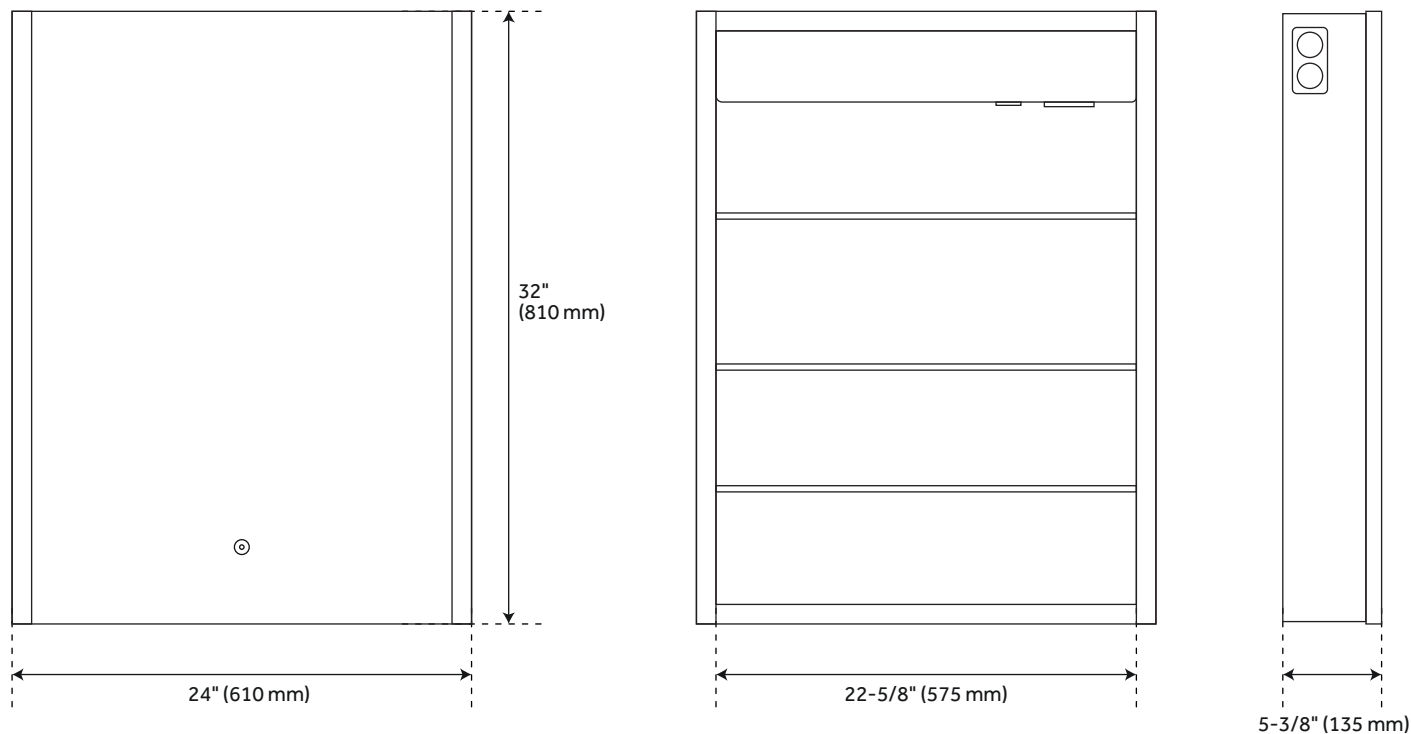

24" MEDICINE CABINET	PAGE 2
39" MEDICINE CABINET	PAGE 3
53" MEDICINE CABINET	PAGE 4

REVISED 02/04/2021

24" LEDA

LIGHTED MEDICINE CABINET WITH TUNABLE LED AND WIRELESS SPEAKER

SKU: 950612

FEATURES

- Width: 24"
- Height: 32"
- Depth: 5-3/8"
- Horizontal Mounting Centers:
7-1/2" (2x)
- Adjustable Color Temp:
3000K, 856 Lumens

PRODUCT IMAGE

All dimensions and specifications are nominal and may vary. Use actual products for accuracy in critical situations.

PAGE 2

39" LEDA

LIGHTED MEDICINE CABINET WITH TUNABLE LED AND WIRELESS SPEAKER

SKU: 950612

FEATURES

Width: 39-1/2"

Height: 32"

Depth: 5-3/8"

Horizontal Mounting Centers:

7-1/2" (2x)

Adjustable Color Temp:

SKU: 950612

FEATURES

- Width: 53-1/4"
- Height: 32"
- Depth: 5-3/8"
- Horizontal Mounting Centers:
7-1/2" (2x)
- Adjustable Color Temp:
3000K, 1713 Lumens

PRODUCT IMAGE

All dimensions and specifications are nominal and may vary. Use actual products for accuracy in critical situations.