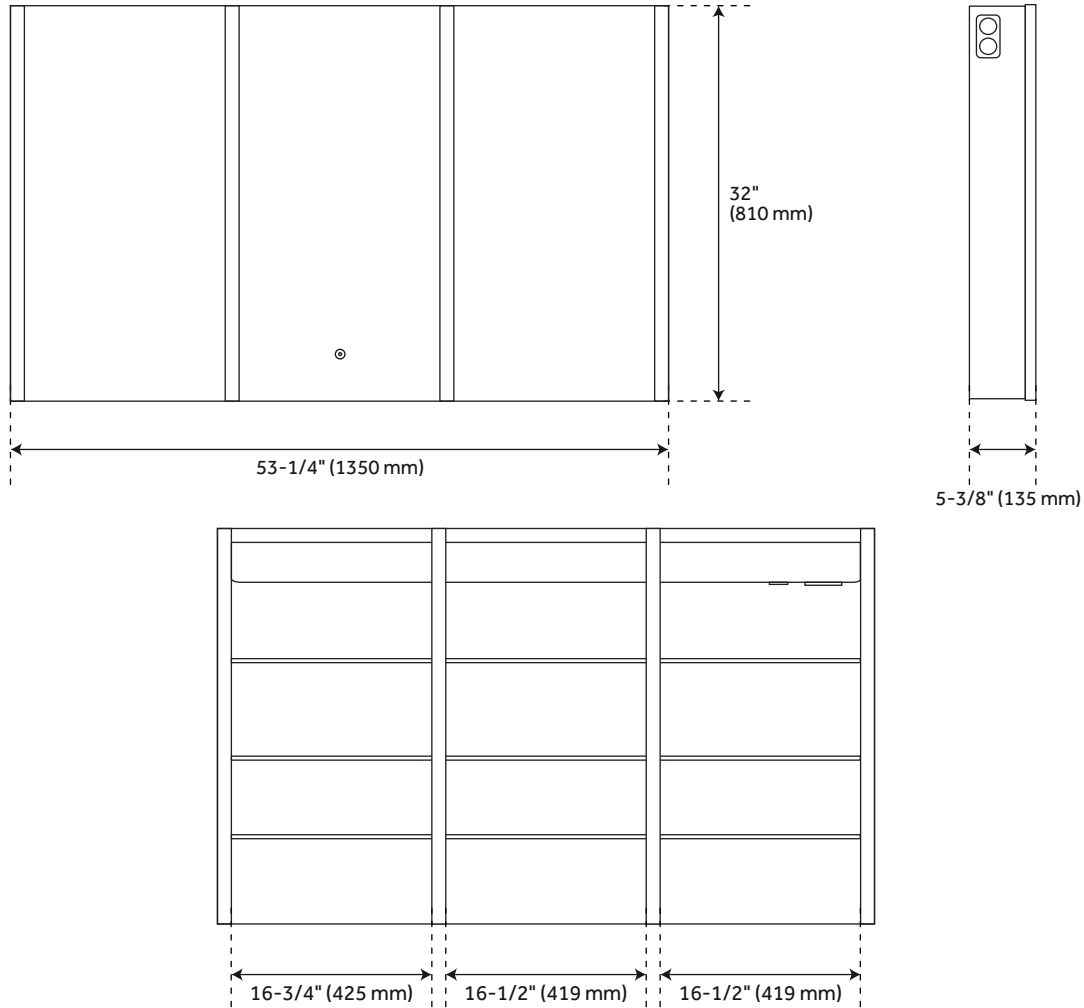

SKU: 950612

FEATURES

Width: 39-1/2"

Height: 32"

Depth: 5-3/8"

Horizontal Mounting Centers:

7-1/2" (2x)

Adjustable Color Temp:

3000K, 1713 Lumens

PRODUCT IMAGE

All dimensions and specifications are nominal and may vary. Use actual products for accuracy in critical situations.

PAGE 3

53" LEDA

LIGHTED MIRROR CABINET WITH TUNABLE LED AND WIRELESS SPEAKER

SKU: 950612

FEATURES

- Width: 53-1/4"
- Height: 32"
- Depth: 5-3/8"
- Horizontal Mounting Centers:
7-1/2" (2x)
- Adjustable Color Temp:
3000K, 1713 Lumens

PRODUCT IMAGE

All dimensions and specifications are nominal and may vary. Use actual products for accuracy in critical situations.