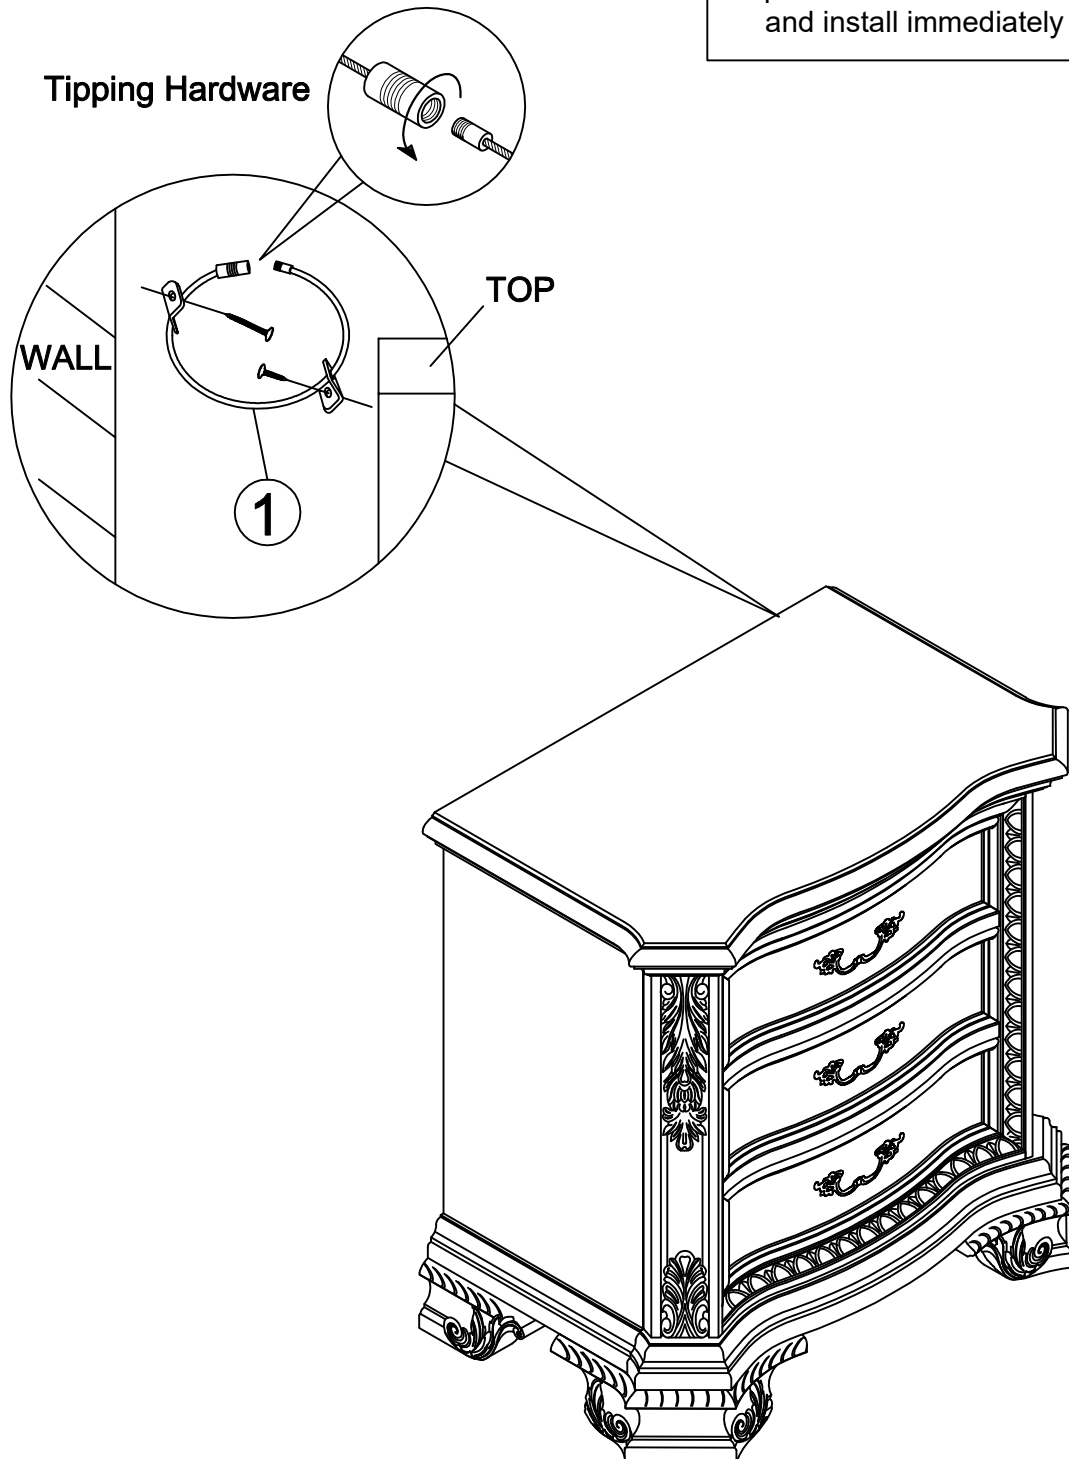

ASSEMBLY INSTRUCTION FOR

GROUP NO.: F2250-20

DESCRIPTION: NIGHTSTAND

Thank you for purchasing this quality product. Be sure to check all packing material carefully for small Hardware which may have come loose inside the carton during shipment. Identify and count all hardware and compare with the hardware list below

★ REMARK: There is a tip restraint kit provided on the back of this product please read the direction thoroughly and install immediately

1		Tipping Hardware	1 PC
---	---	------------------	------

MADE IN VIETNAM