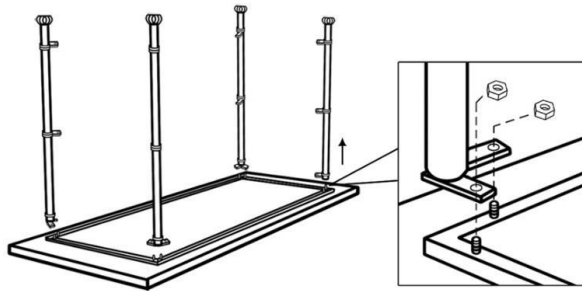

ASSEMBLY INSTRUCTIONS

PART LIST

				
TOP SHELF	SHELF	LEG	HEX NUT	WRENCH
1PC	2PCS	4PCS	16PCS	1PC

2) Step by Step Instructions

STEP1

STEP2

STEP3

COMPLETION