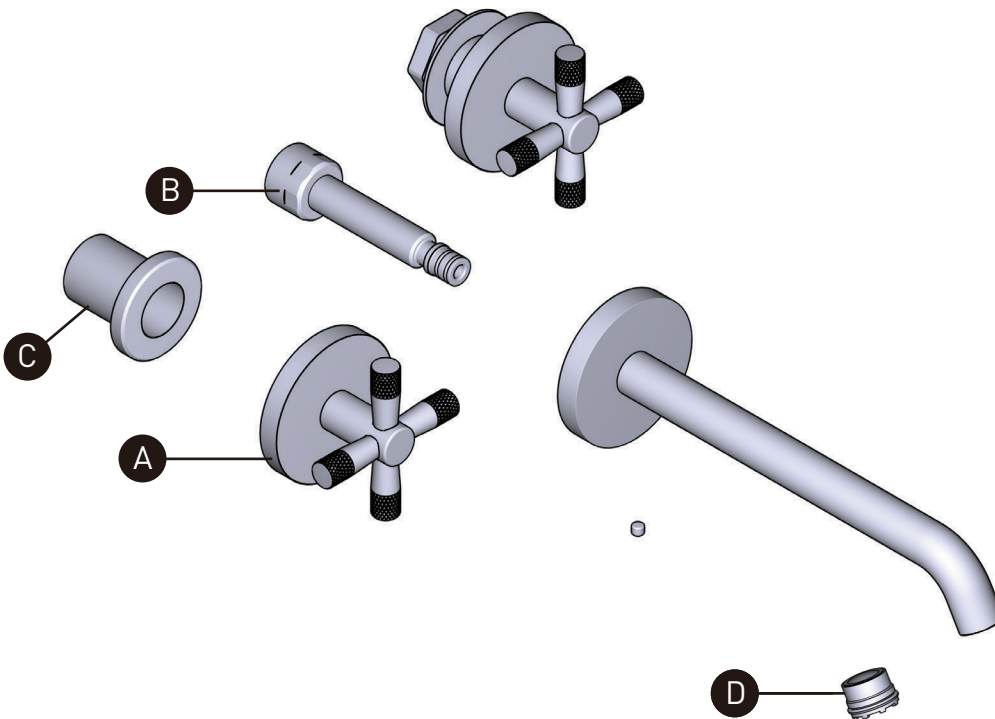

## ILLUSTRATED PARTS

ORDER BY PART NUMBER

### TAM06W3XM

Amahle™ Wall Mount Tub Filler Trim

Rough valve sold separately – RH08W

ID	Kit Number	Finish
A	KT218	See below
B	KT204	N/A
C	KT217	N/A
D	KT203	N/A

<b>*Finish Determined by Suffix</b>	
<u>Finish</u>	<u>Description</u>
APC	Polished Chrome
STN	Satin Nickel
PN	Polished Nickel
MB	Matte Black
AG	Antique Gold
ULB	Unlacquered Brass