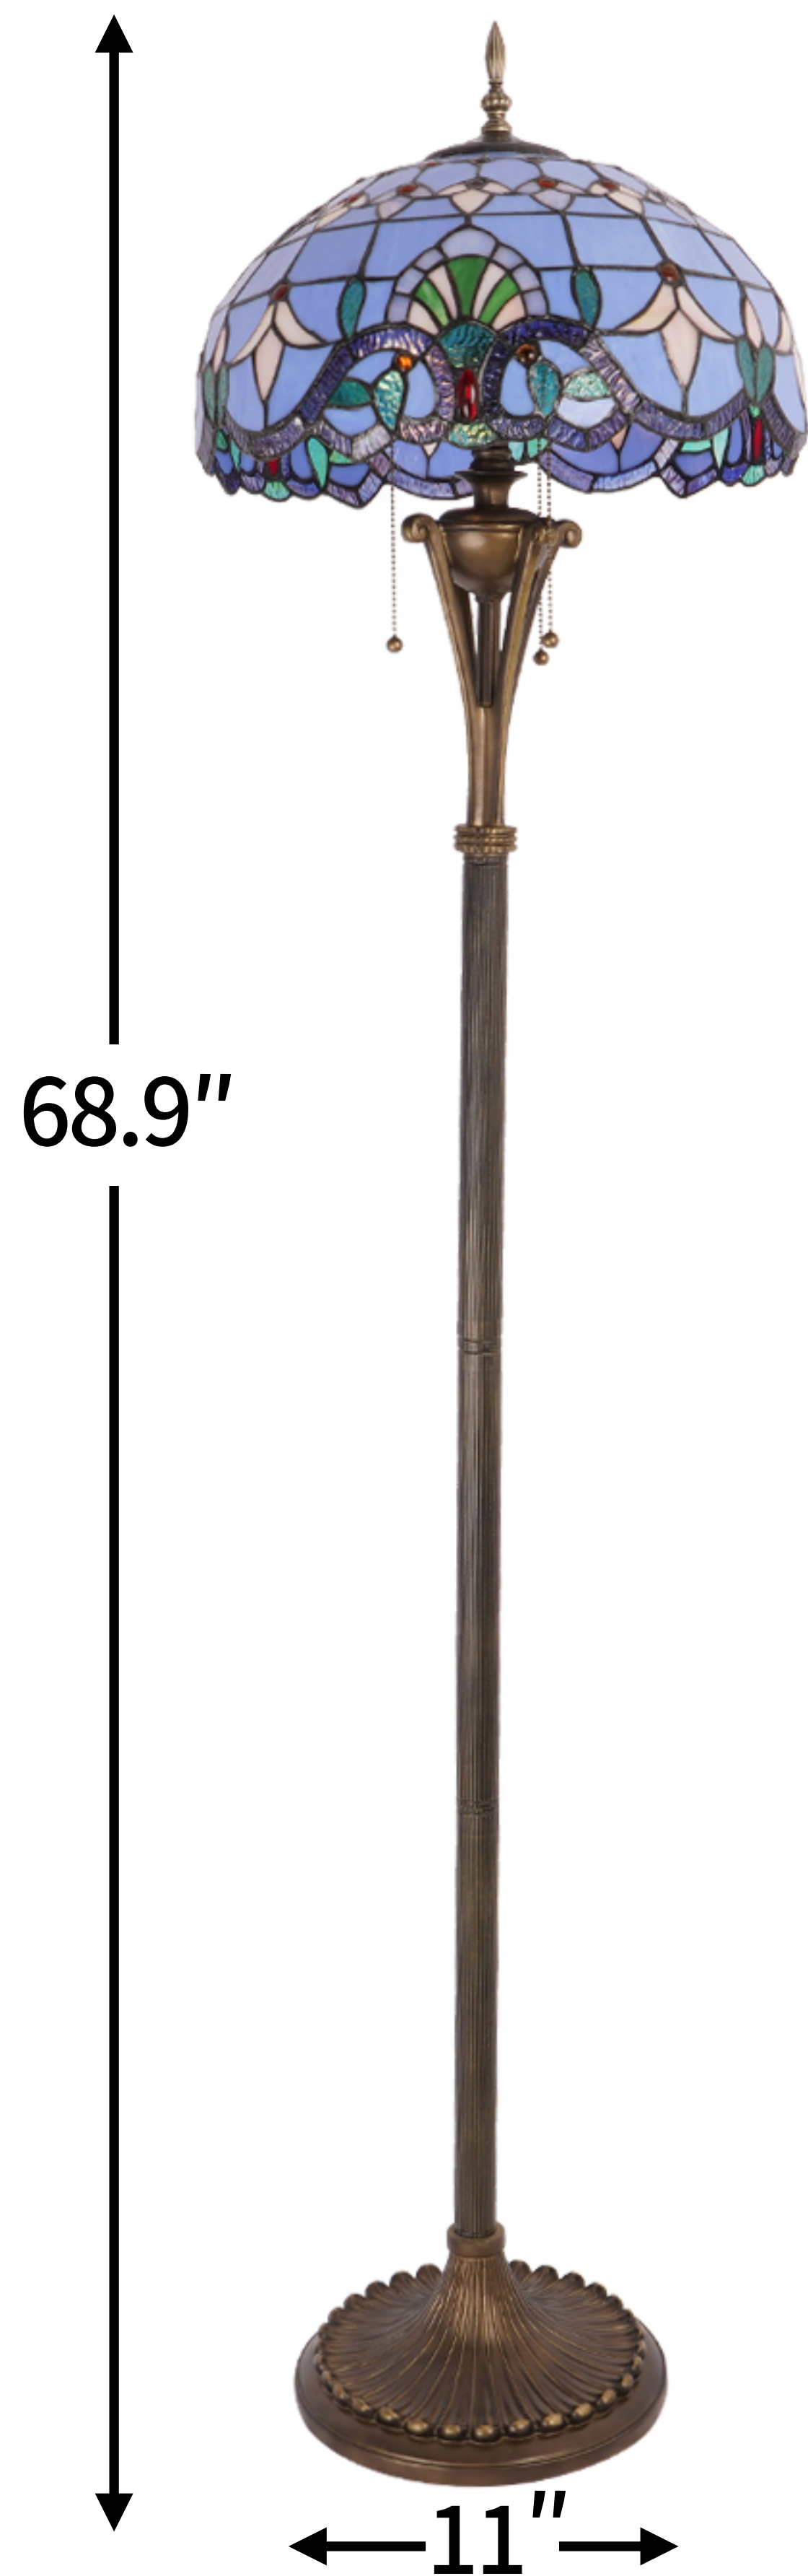

PRODUCT SIZE

E26*3

(Incl Warm Light Sources)

Lamp Body Color:Antique Bronze

Material: Glass+Iron+Resin

Control Method: Push Button Switch

Net Weight:21.38 lbs