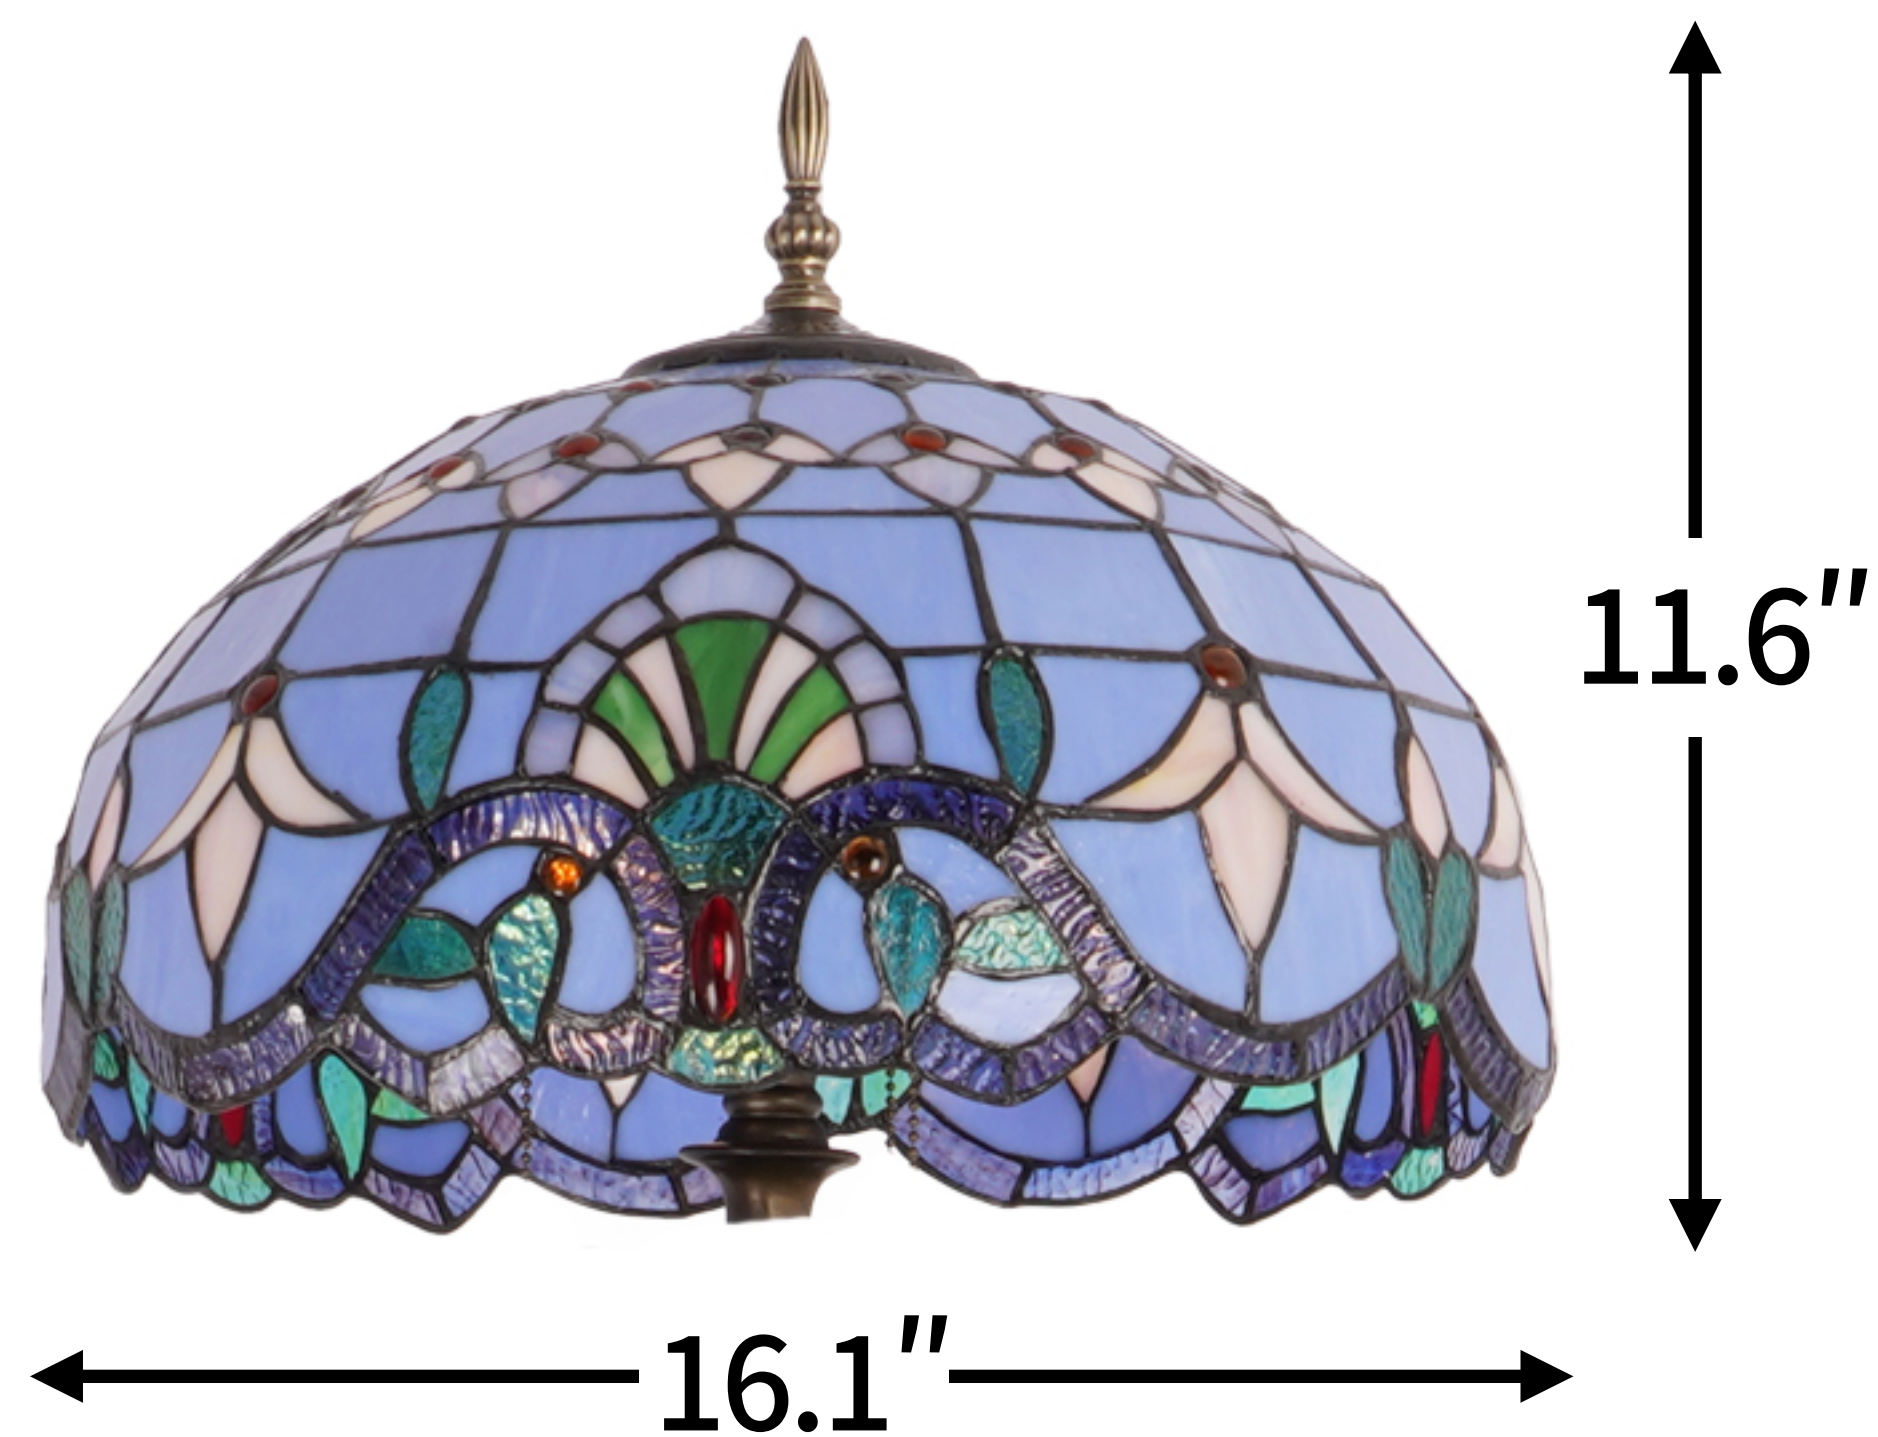

PRODUCT SIZE

E26*3

(Incl Warm Light Sources)

Lamp Body Color:Antique Bronze

Material: Glass+Iron+Resin

Control Method: Push Button Switch

Net Weight:21.38 lbs