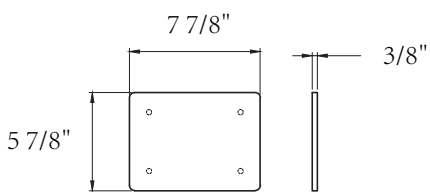

# DIMENSION DETAILS

### MODEL No.GS-SP3030F-C

Top View

Front View

Cap

Side View