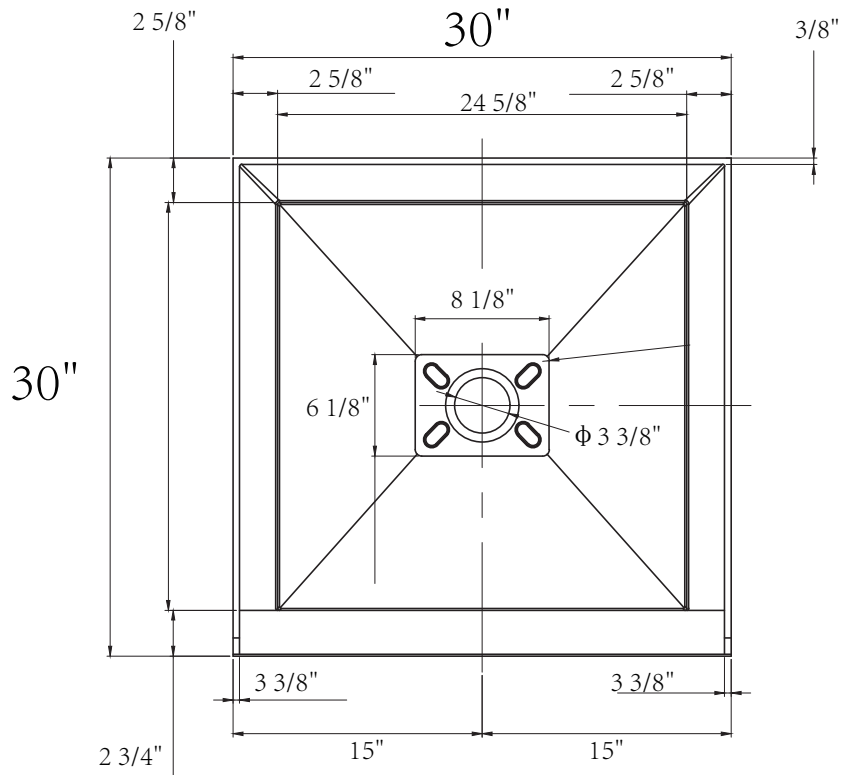

# DIMENSION DETAILS

## ACRYLIC SHOWER BASE

PRODUCT  
INSTRUCTION  
VIDEO

### MODEL No.GS-SP3030F-C

Top View

Front View

Cap

Side View