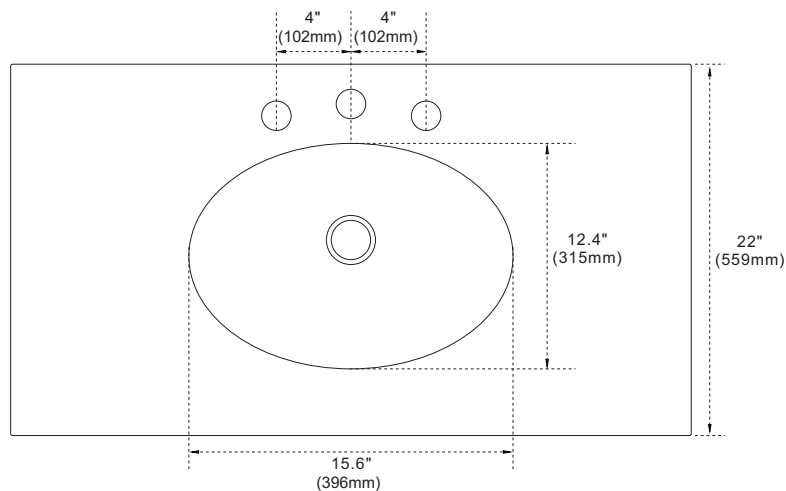

Model: 430001-37-QWO Countertop

Features

- Genuine Quartz
- Single 15.6" oval under mount sink cutout
- 8" wide spread faucet holes
- Matching 4" height backsplash available for purchase (**sold separately, not included**)
- Solid 1" counter top thickness

TOP VIEW

SIDE VIEW

NOTE: SINK STYLE, SHAPE, FAUCET HOLES, CUTOUT ON TOP, VANITY MAY VARY FROM THE PICTURE ABOVE. INSTRUCTIONAL PURPOSE ONLY.