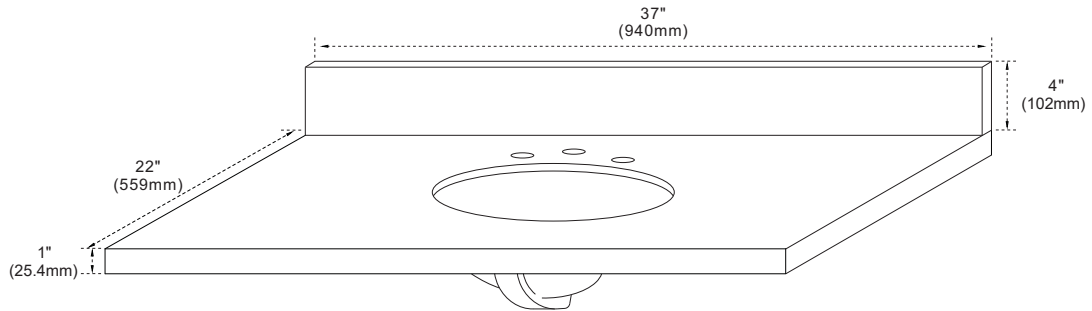

Model: 430001-37-QWO Countertop

Features

- Genuine Quartz
- Single 15.6" oval under mount sink cutout
- 8" wide spread faucet holes
- Matching 4" height backsplash available for purchase (**sold separately, not included**)
- Solid 1" counter top thickness

TOP VIEW

SIDE VIEW

NOTE: SINK STYLE, SHAPE, FAUCET HOLES, CUTOUT ON TOP, VANITY MAY VARY FROM THE PICTURE ABOVE. INSTRUCTIONAL PURPOSE ONLY.