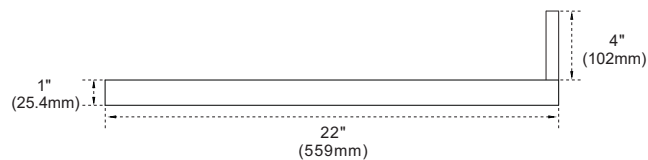

Model: 430001-37-QWO Countertop

Features

- Genuine Quartz
- Single 15.6" oval under mount sink cutout
- 8" wide spread faucet holes
- Matching 4" height backsplash available for purchase (**sold separately, not included**)
- Solid 1" counter top thickness

TOP VIEW

SIDE VIEW

NOTE: SINK STYLE, SHAPE, FAUCET HOLES, CUTOUT ON TOP, VANITY MAY VARY FROM THE PICTURE ABOVE. INSTRUCTIONAL PURPOSE ONLY.